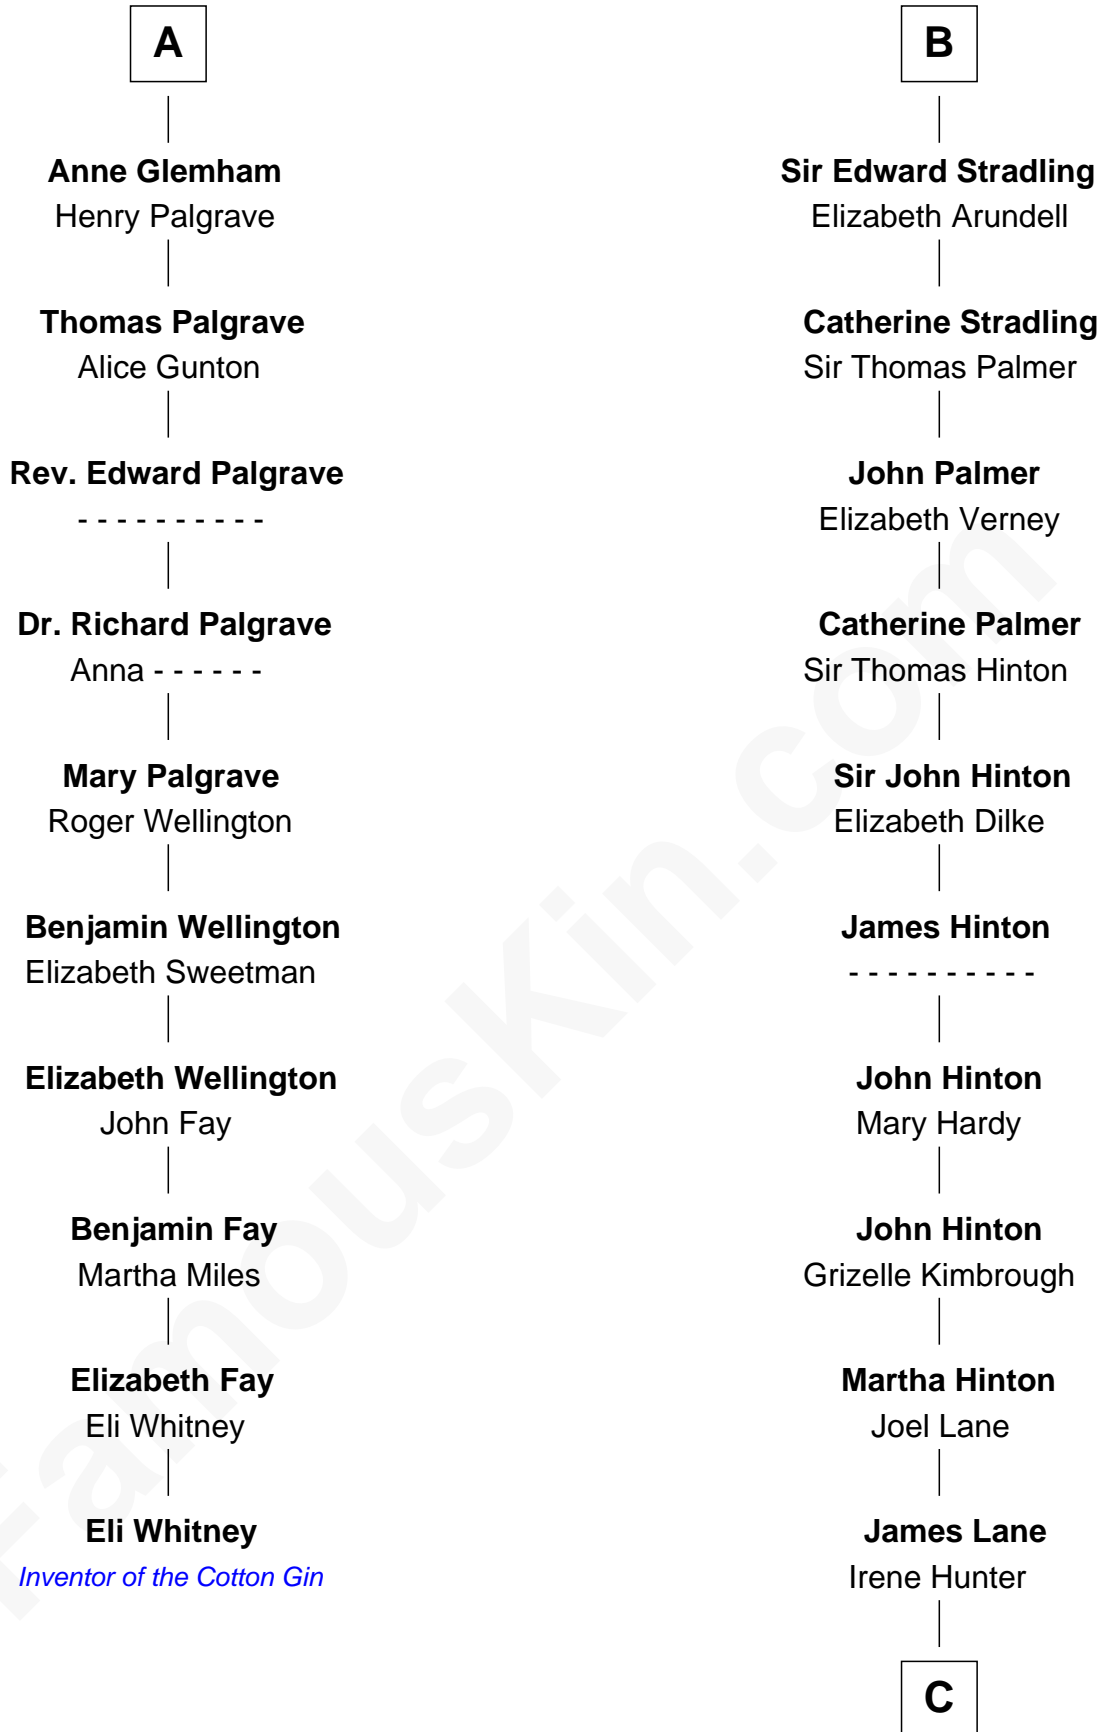

FamousKin.com

Relationship Chart of

Eli Whitney

Inventor of the Cotton Gin

16th cousin 5 times removed of

Harper Lee

Author of To Kill a Mockingbird

C