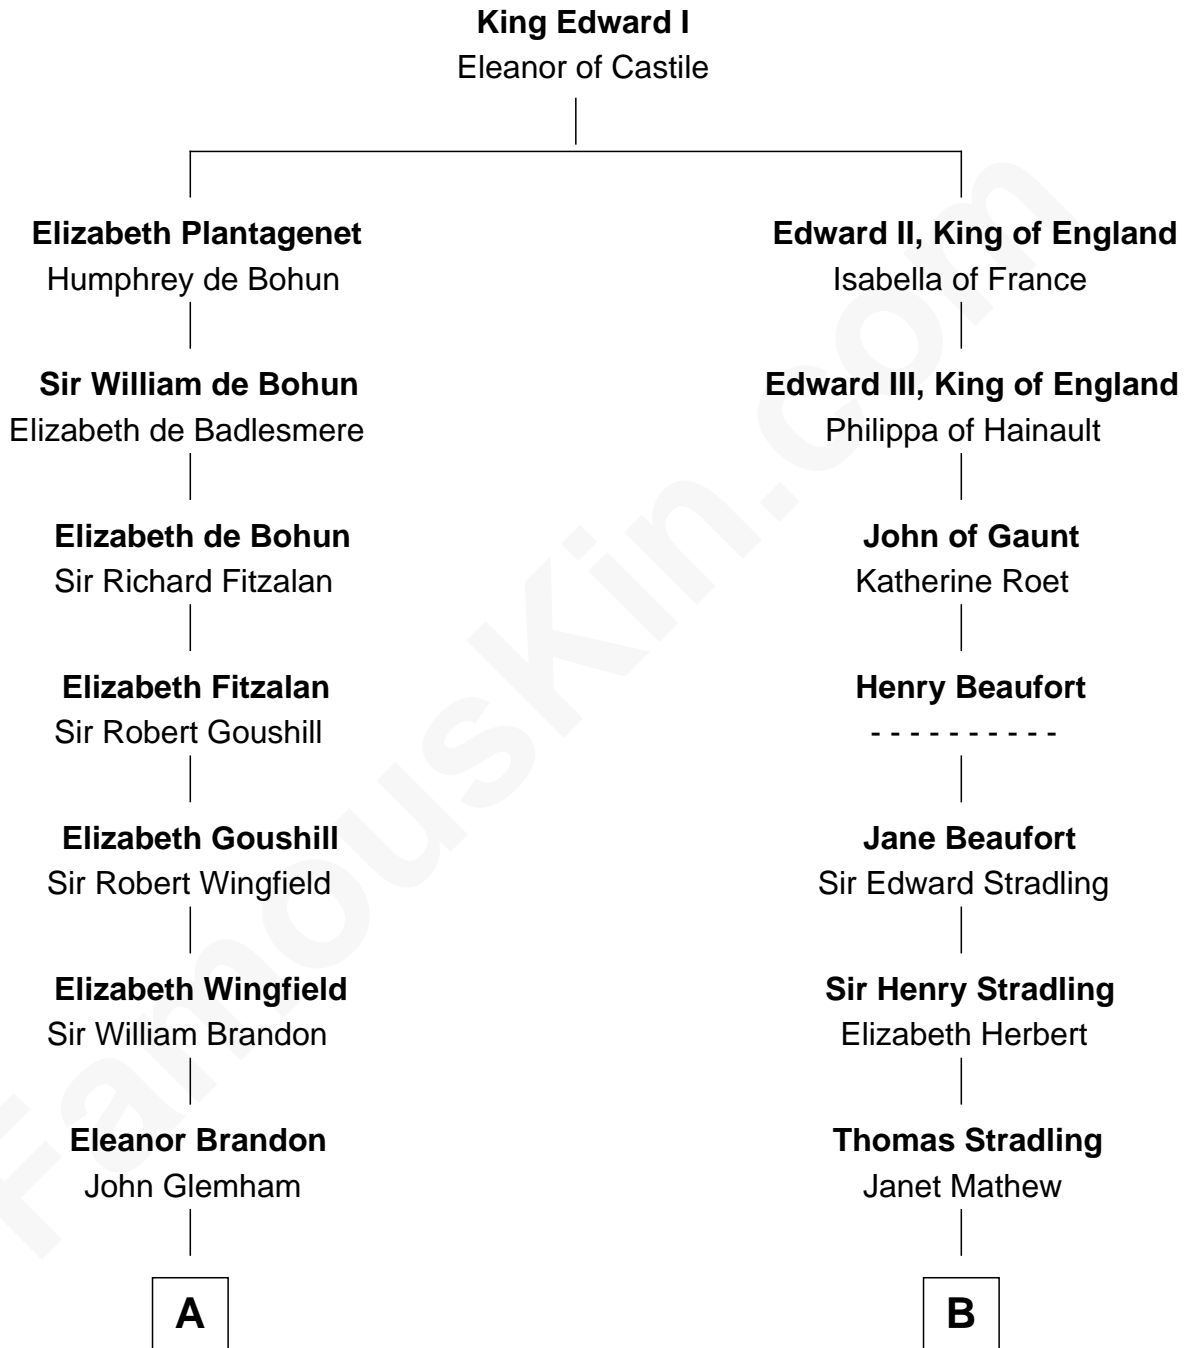

FamousKin.com

Relationship Chart of

Eli Whitney

Inventor of the Cotton Gin

16th cousin 5 times removed of

Harper Lee

Author of To Kill a Mockingbird

C

Elizabeth Jane Lane
Theophilus Hunter Williams

John Bonner Williams
Christiana Maiben

Ellen Rivers Williams
James Cunningham Finch

Frances Cunningham Finch
Amasa Coleman Lee

Harper Lee
Author of To Kill a Mockingbird