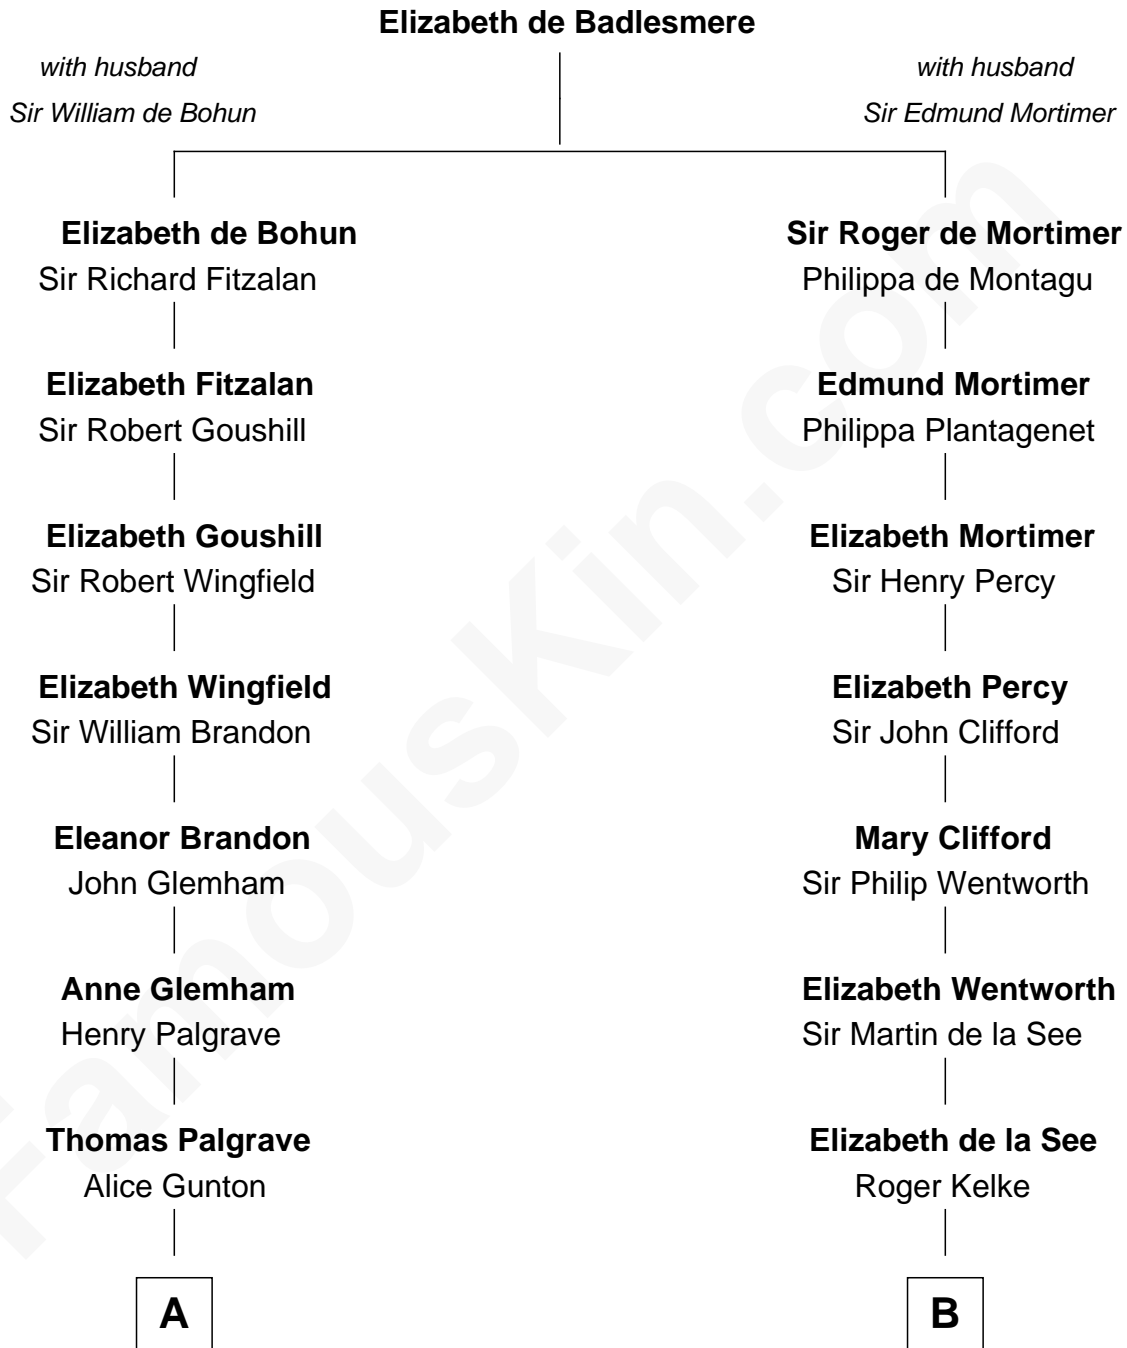

FamousKin.com Relationship Chart of

Eli Whitney

Inventor of the Cotton Gin

14th cousin 6 times removed of

Harper Lee

Author of To Kill a Mockingbird

C

John Robert Finch
Frances Cunningham