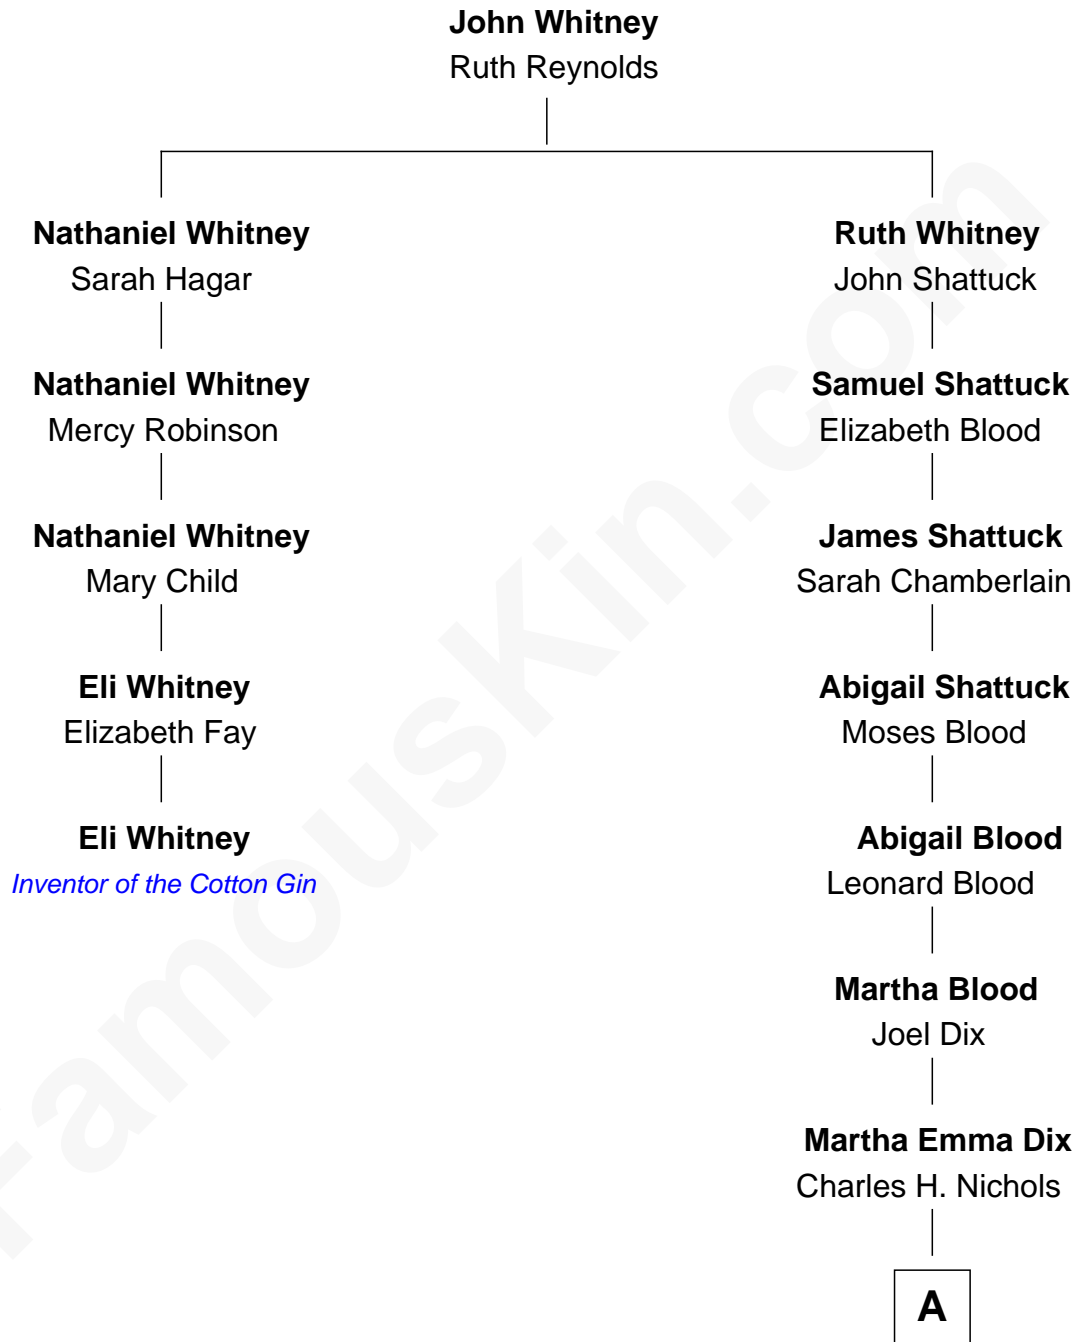

# FamousKin.com Relationship Chart of

**Eli Whitney**

*Inventor of the Cotton Gin*

4th cousin 6 times removed of

**John Cena**

*Movie Actor and WWE Pro Wrestler*

**A**

**Charles Nichols**  
Julia Ellen Skelton

**Natalie Nichols**  
Ulysses John Lupien

**Carol Frances Lupien**  
John Joseph Cena

**John Cena**  
*Actor and Pro Wrestler*