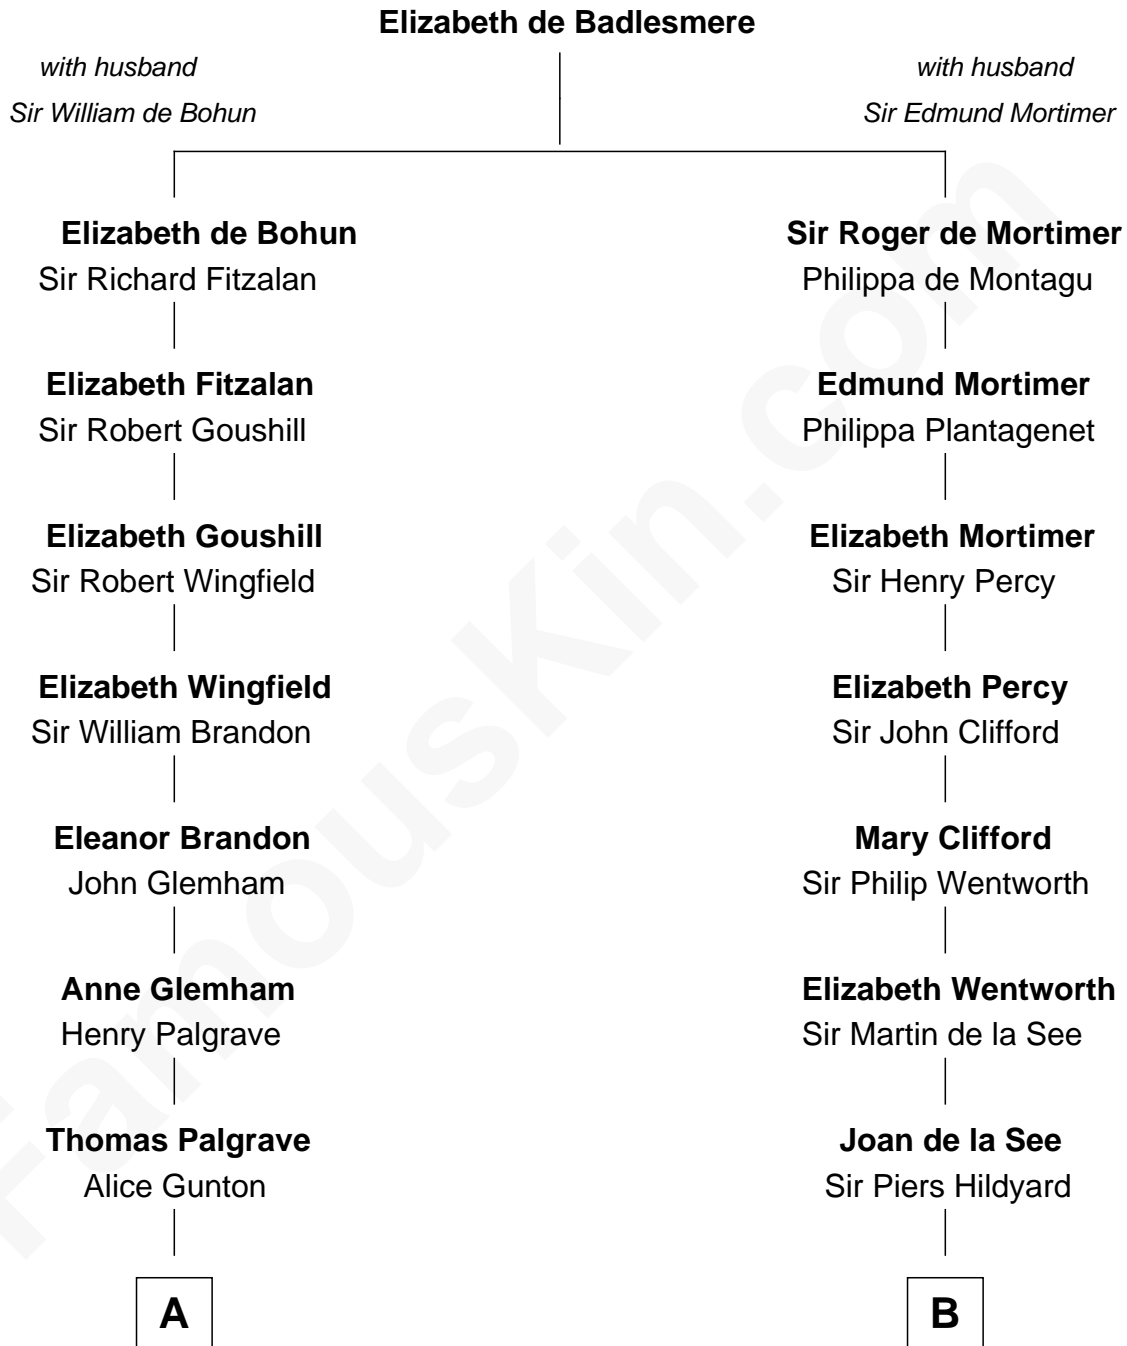

FamousKin.com

Relationship Chart of

Eli Whitney

Inventor of the Cotton Gin

14th cousin 6 times removed of

Alice (Lee) Roosevelt

First Wife of President Theodore Roosevelt

C

—
Mary Ann Cabot
Nathaniel Cabot Lee

—
John Clarke Lee
Harriet Paine Rose

—
George Cabot Lee
Caroline Watts Haskell

—
Alice (Lee) Roosevelt
Wife of President Theodore Roosevelt