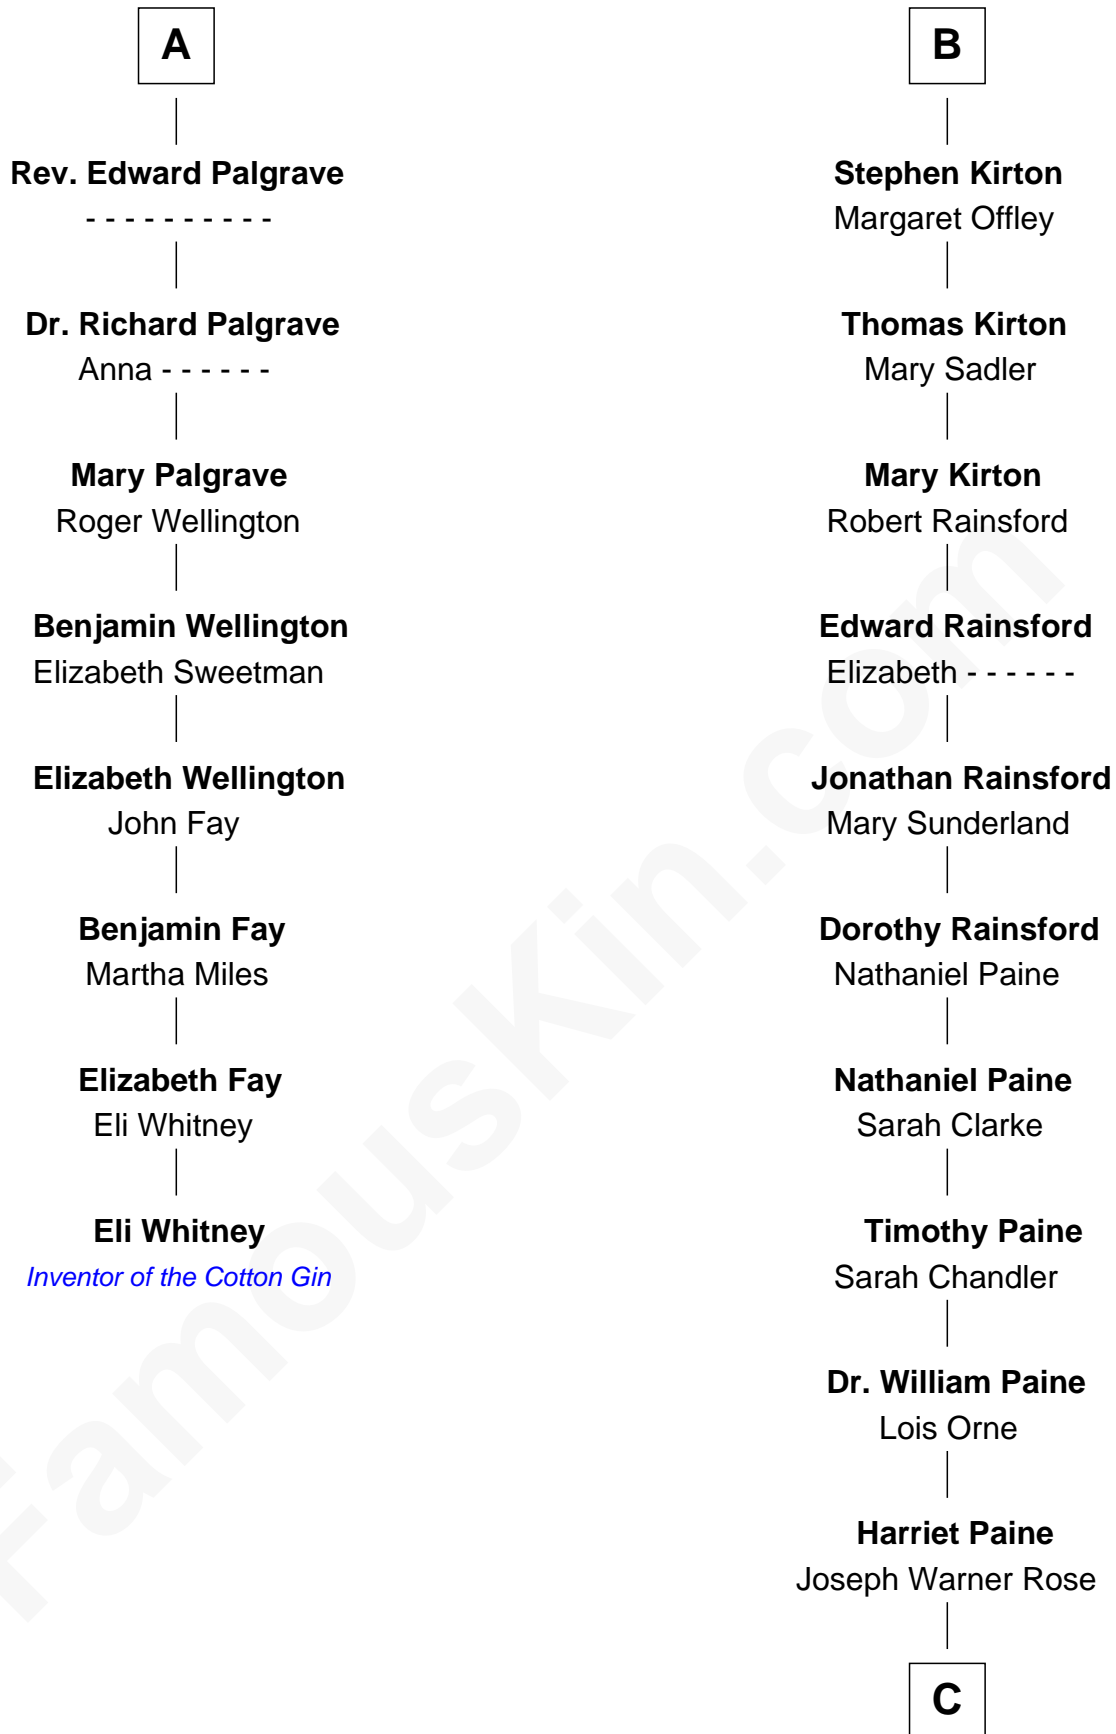

FamousKin.com

Relationship Chart of

Eli Whitney

Inventor of the Cotton Gin

14th cousin 5 times removed of

Alice (Lee) Roosevelt

First Wife of President Theodore Roosevelt

C

—
Harriet Paine Rose

John Clarke Lee

—
George Cabot Lee

Caroline Watts Haskell

—
Alice (Lee) Roosevelt

Wife of President Theodore Roosevelt

FamousKin.com