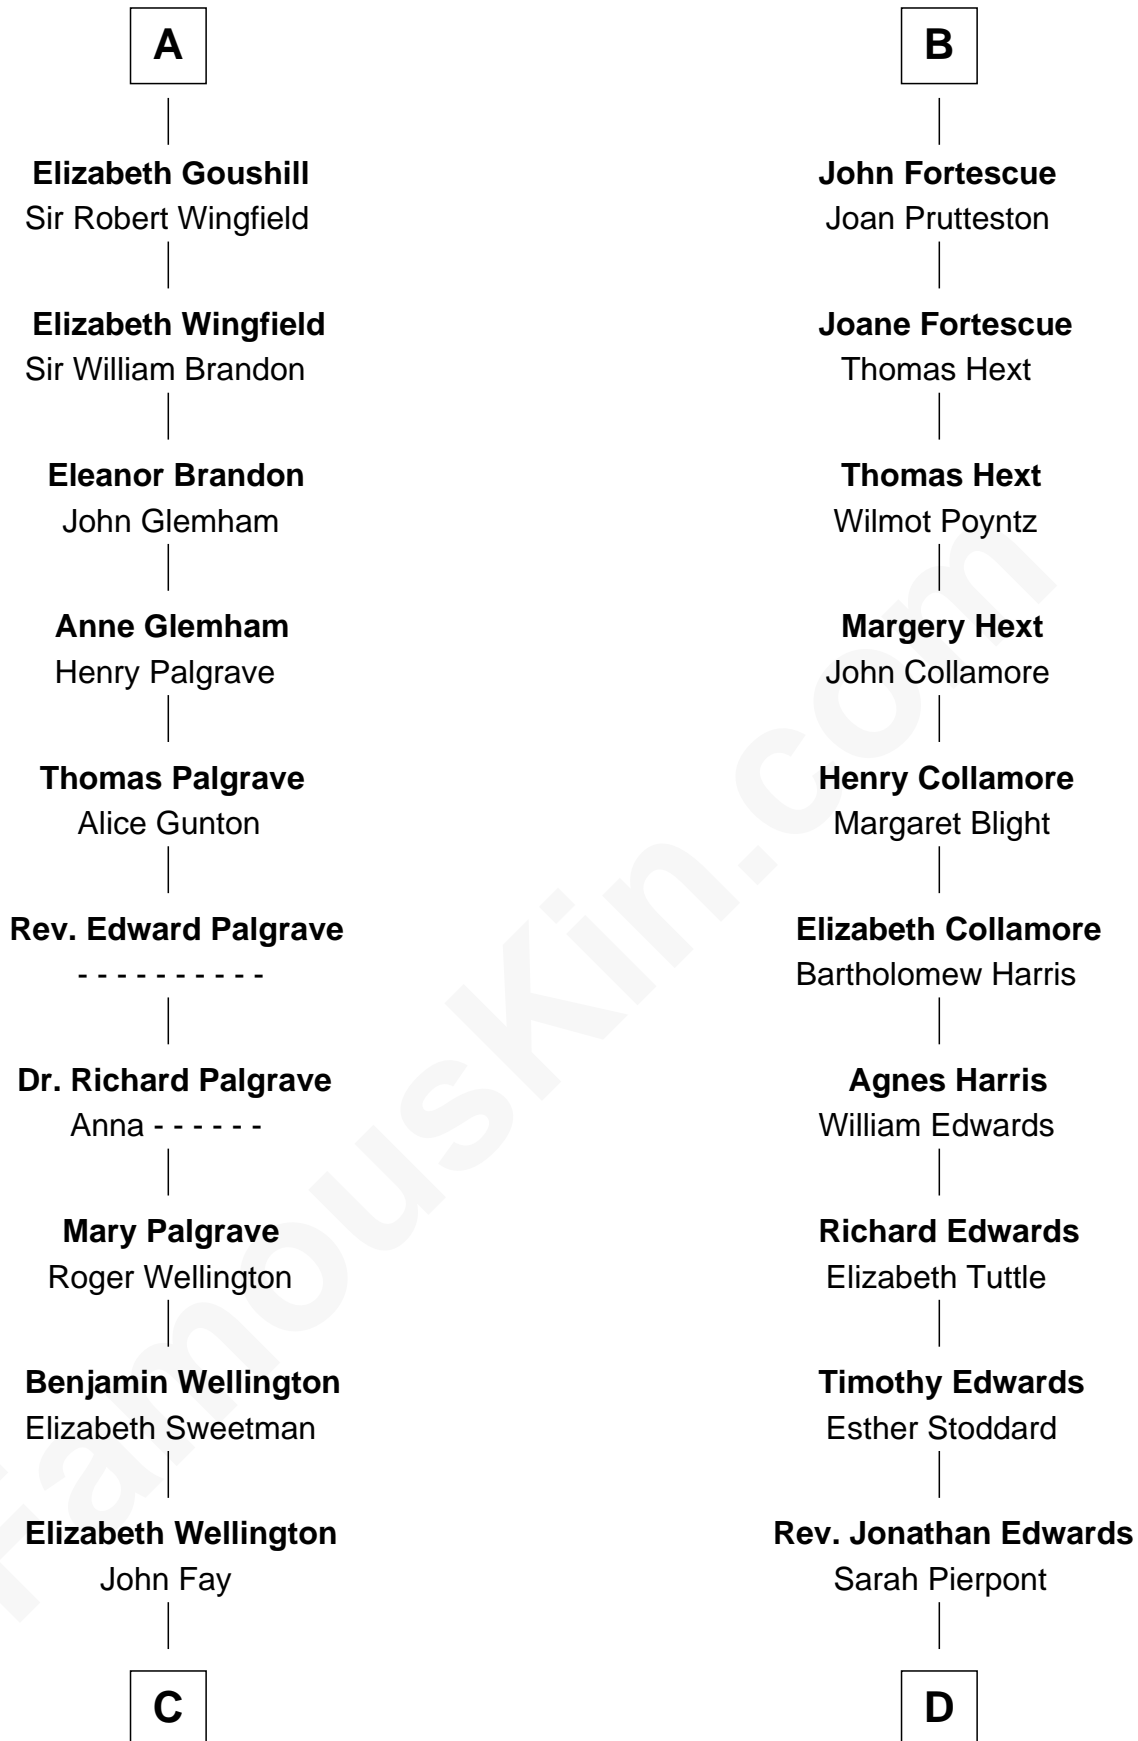

FamousKin.com

Relationship Chart of

Eli Whitney

Inventor of the Cotton Gin

19th cousin 2 times removed of

Edith (Carow) Roosevelt

First Lady of President Theodore Roosevelt

Sir Geoffrey FitzPiers

Aveline de Clare

C

Benjamin Fay

Martha Miles

Elizabeth Fay

Eli Whitney

Eli Whitney

Inventor of the Cotton Gin

D

Timothy Edwards

Rhoda Ogden

Sarah Edwards

Daniel Tyler

Gen. Daniel Tyler

Emily Lee

Gertrude Elizabeth Tyler