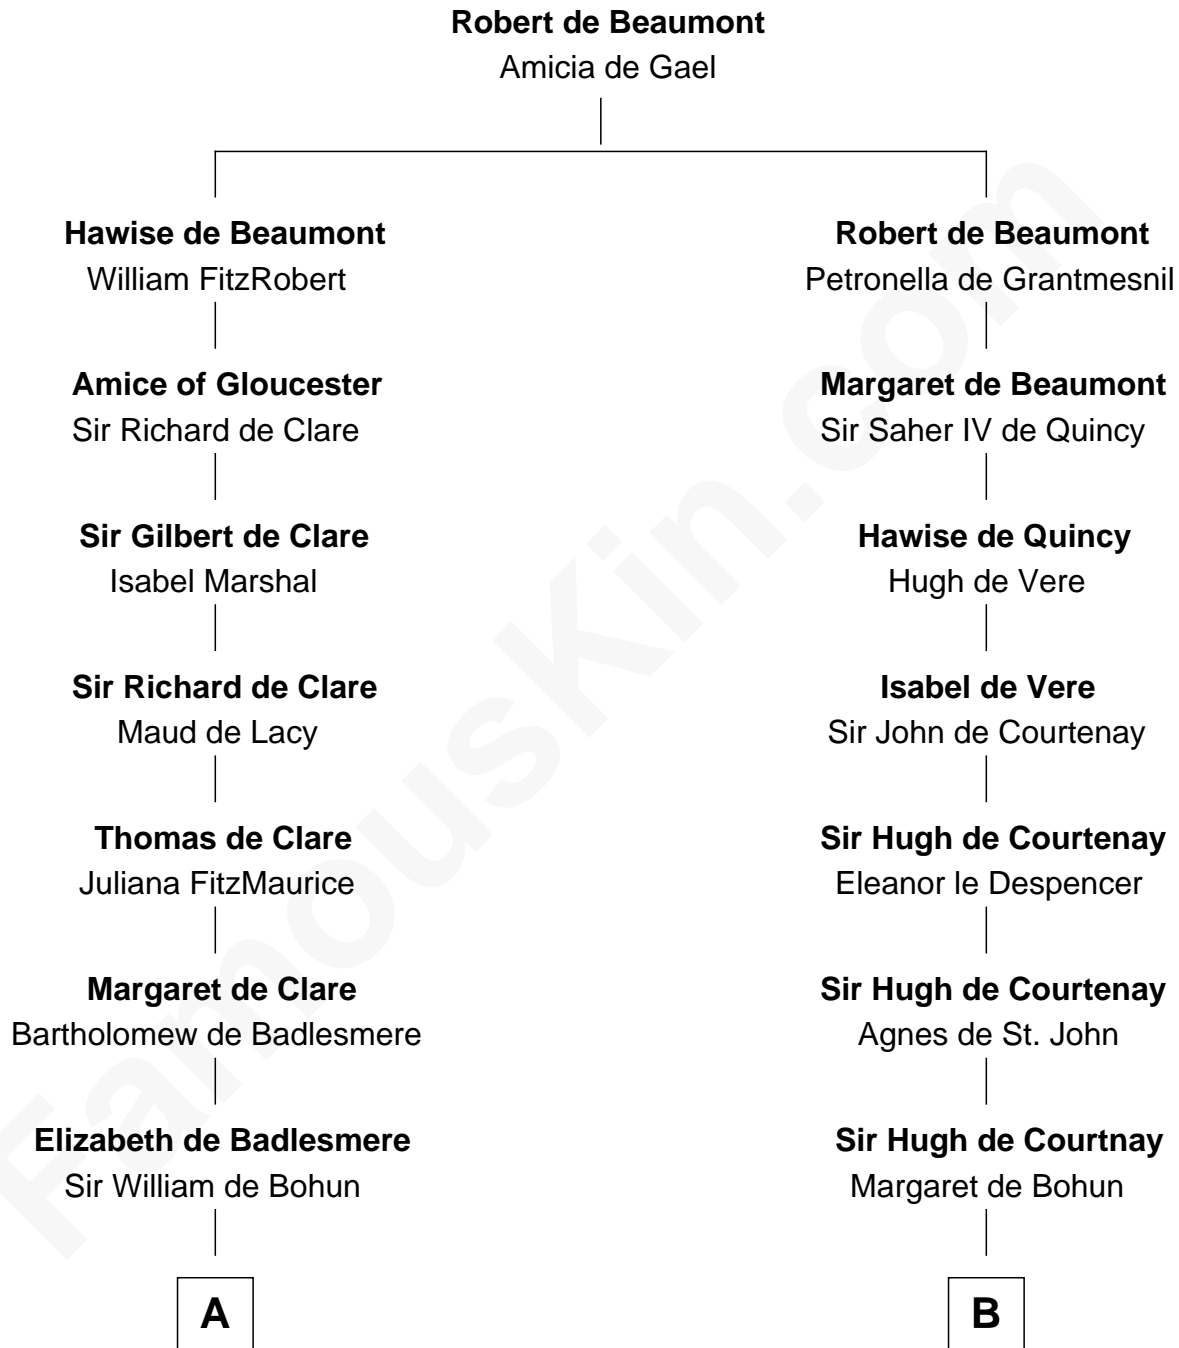

FamousKin.com

Relationship Chart of

Eli Whitney

Inventor of the Cotton Gin

19th cousin 2 times removed of

Carter Braxton

Signer of the Declaration of Independence

C

Benjamin Wellington

Elizabeth Sweetman

Elizabeth Wellington

John Fay

Benjamin Fay

Martha Miles

Elizabeth Fay

Eli Whitney

Eli Whitney

Inventor of the Cotton Gin

D

Col. Robert Carter

Elizabeth Landon

Mary Carter

George Braxton

Carter Braxton