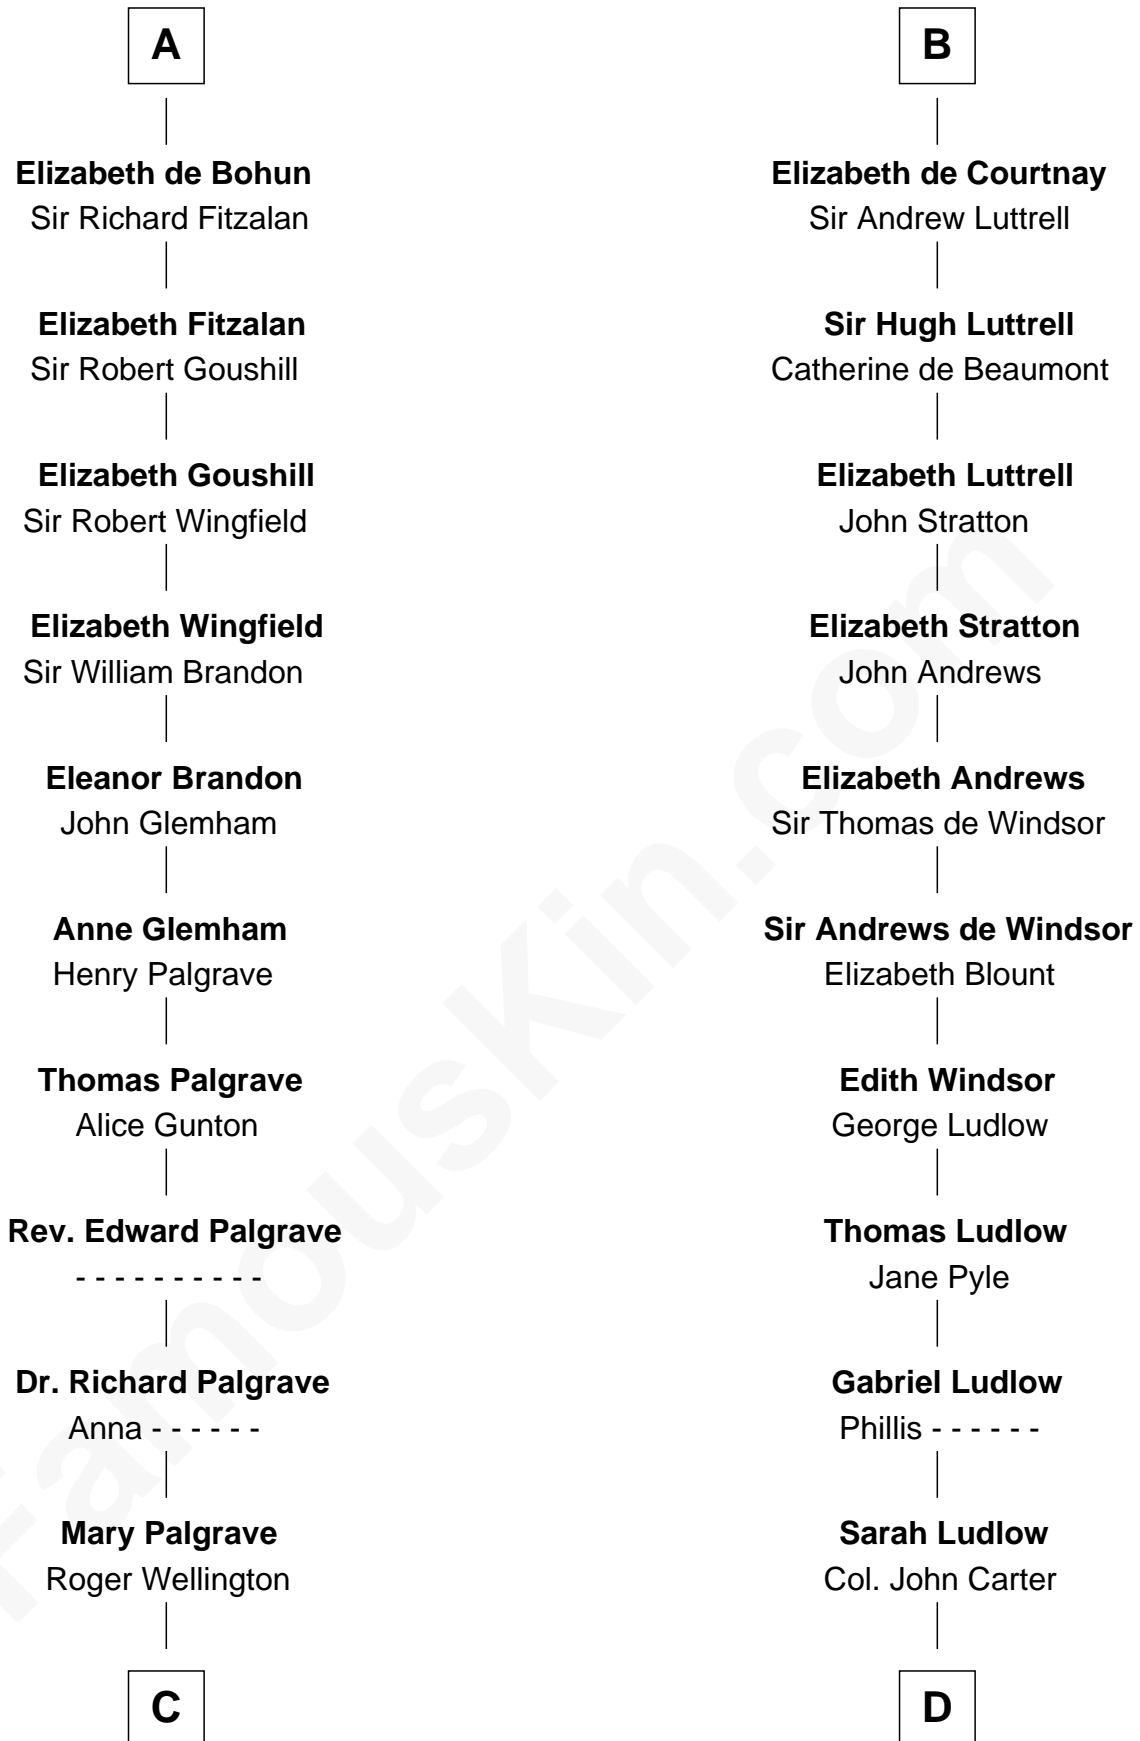

FamousKin.com

Relationship Chart of

Eli Whitney

Inventor of the Cotton Gin

19th cousin 2 times removed of

Carter Braxton

Signer of the Declaration of Independence

C

Benjamin Wellington

Elizabeth Sweetman

Elizabeth Wellington

John Fay

Benjamin Fay

Martha Miles

Elizabeth Fay

Eli Whitney

Eli Whitney

Inventor of the Cotton Gin

D

Col. Robert Carter

Elizabeth Landon

Mary Carter

George Braxton

Carter Braxton