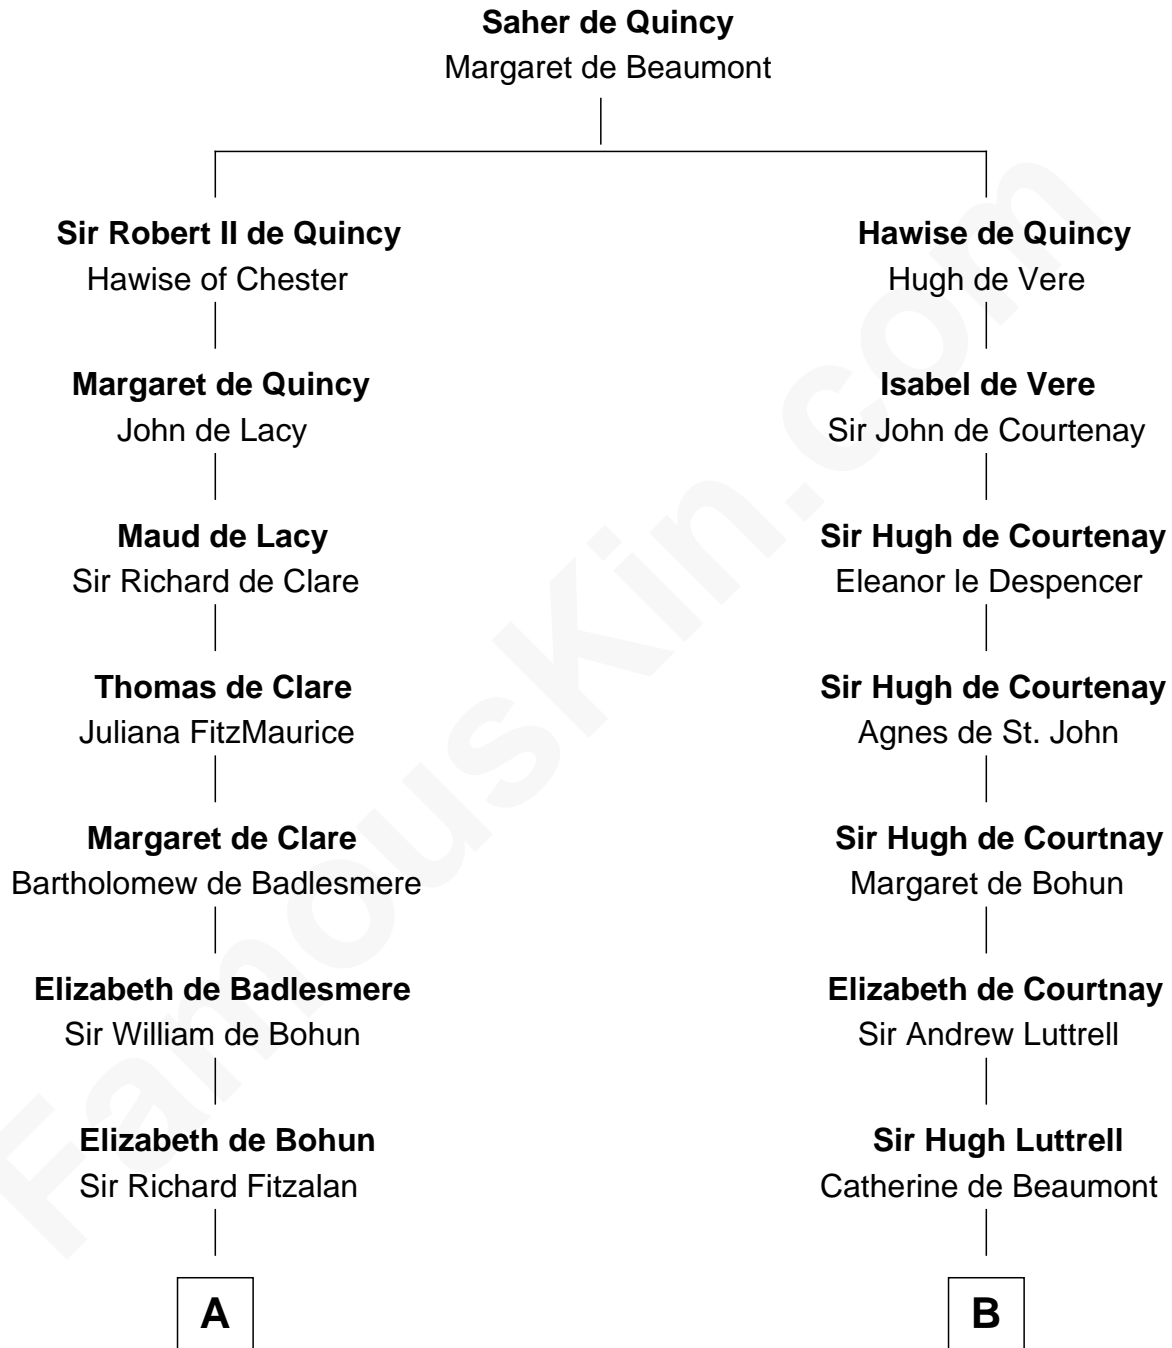

## Relationship Chart of

### Eli Whitney

*Inventor of the Cotton Gin*

17th cousin 3 times removed of

### Carter Braxton

*Signer of the Declaration of Independence*

FamousKin.com