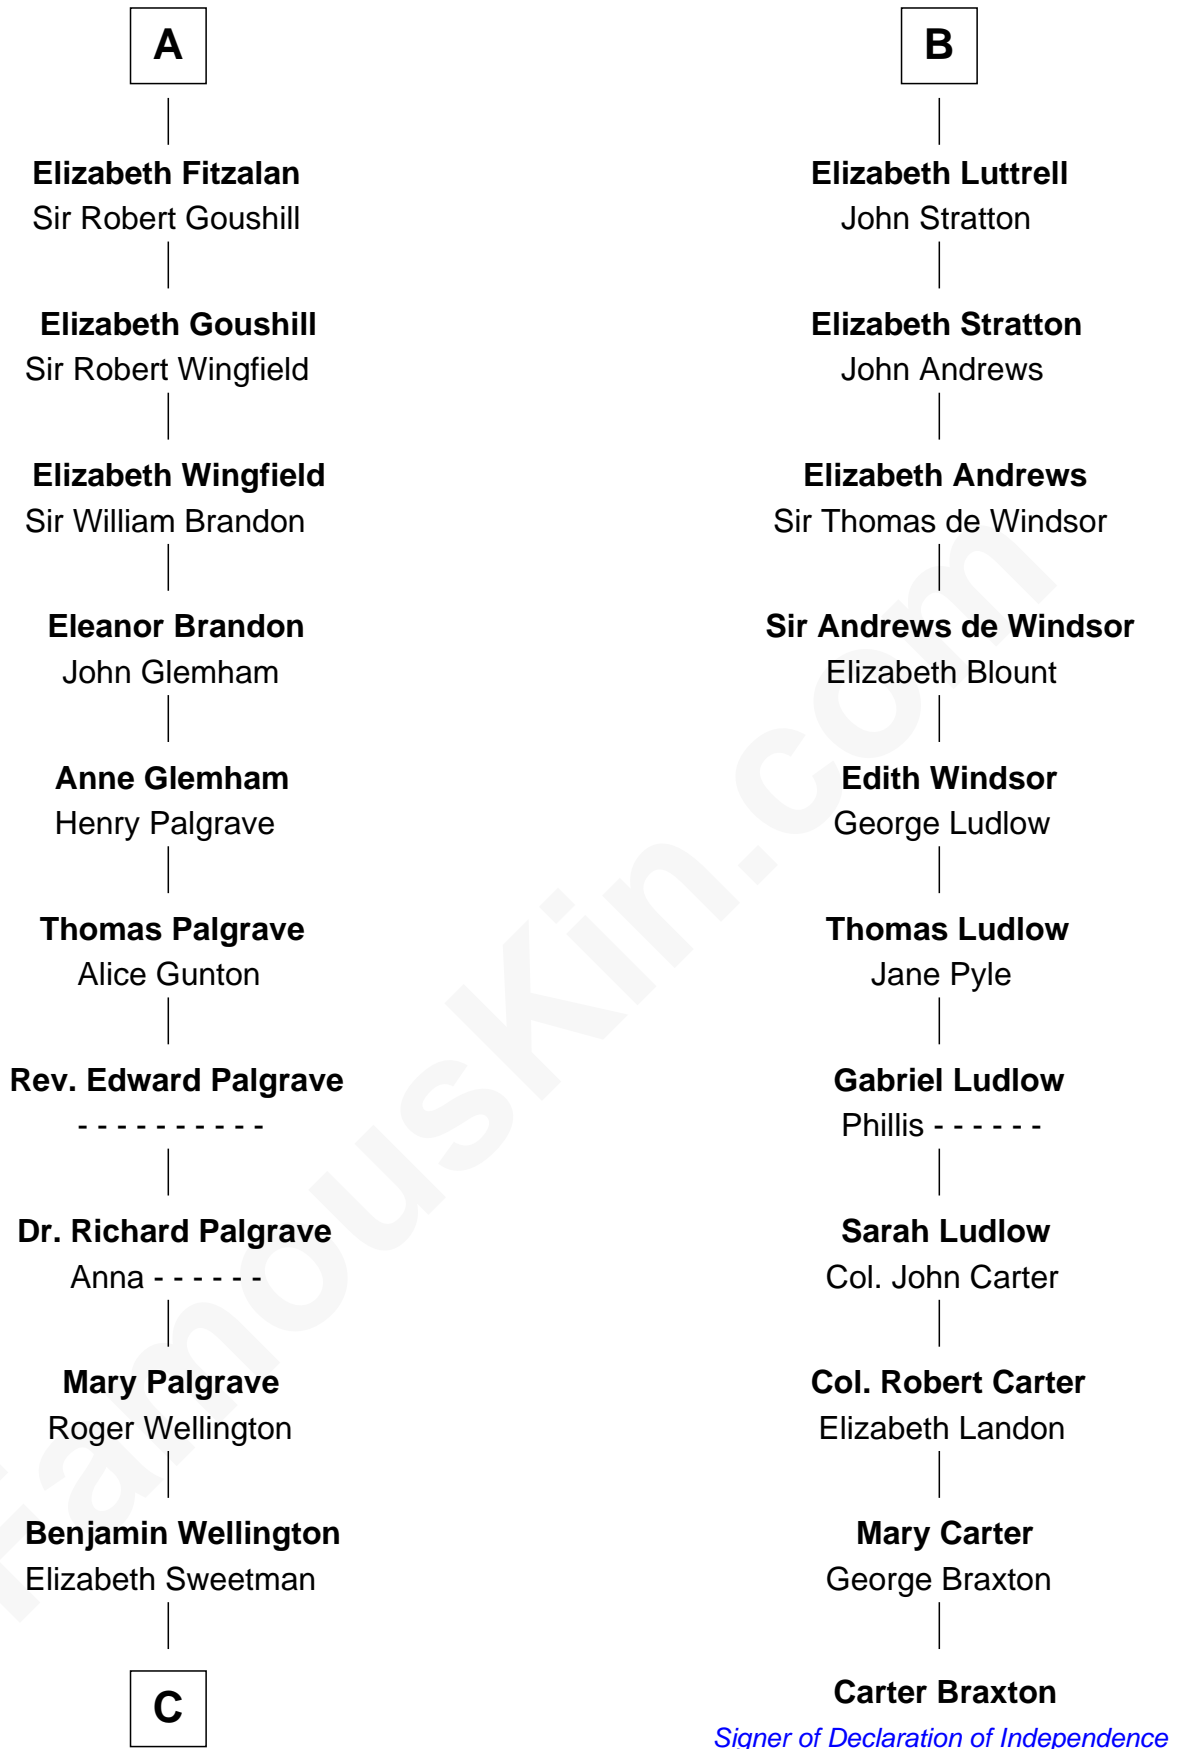

## Relationship Chart of

### Eli Whitney

*Inventor of the Cotton Gin*

17th cousin 3 times removed of

### Carter Braxton

*Signer of the Declaration of Independence*

FamousKin.com