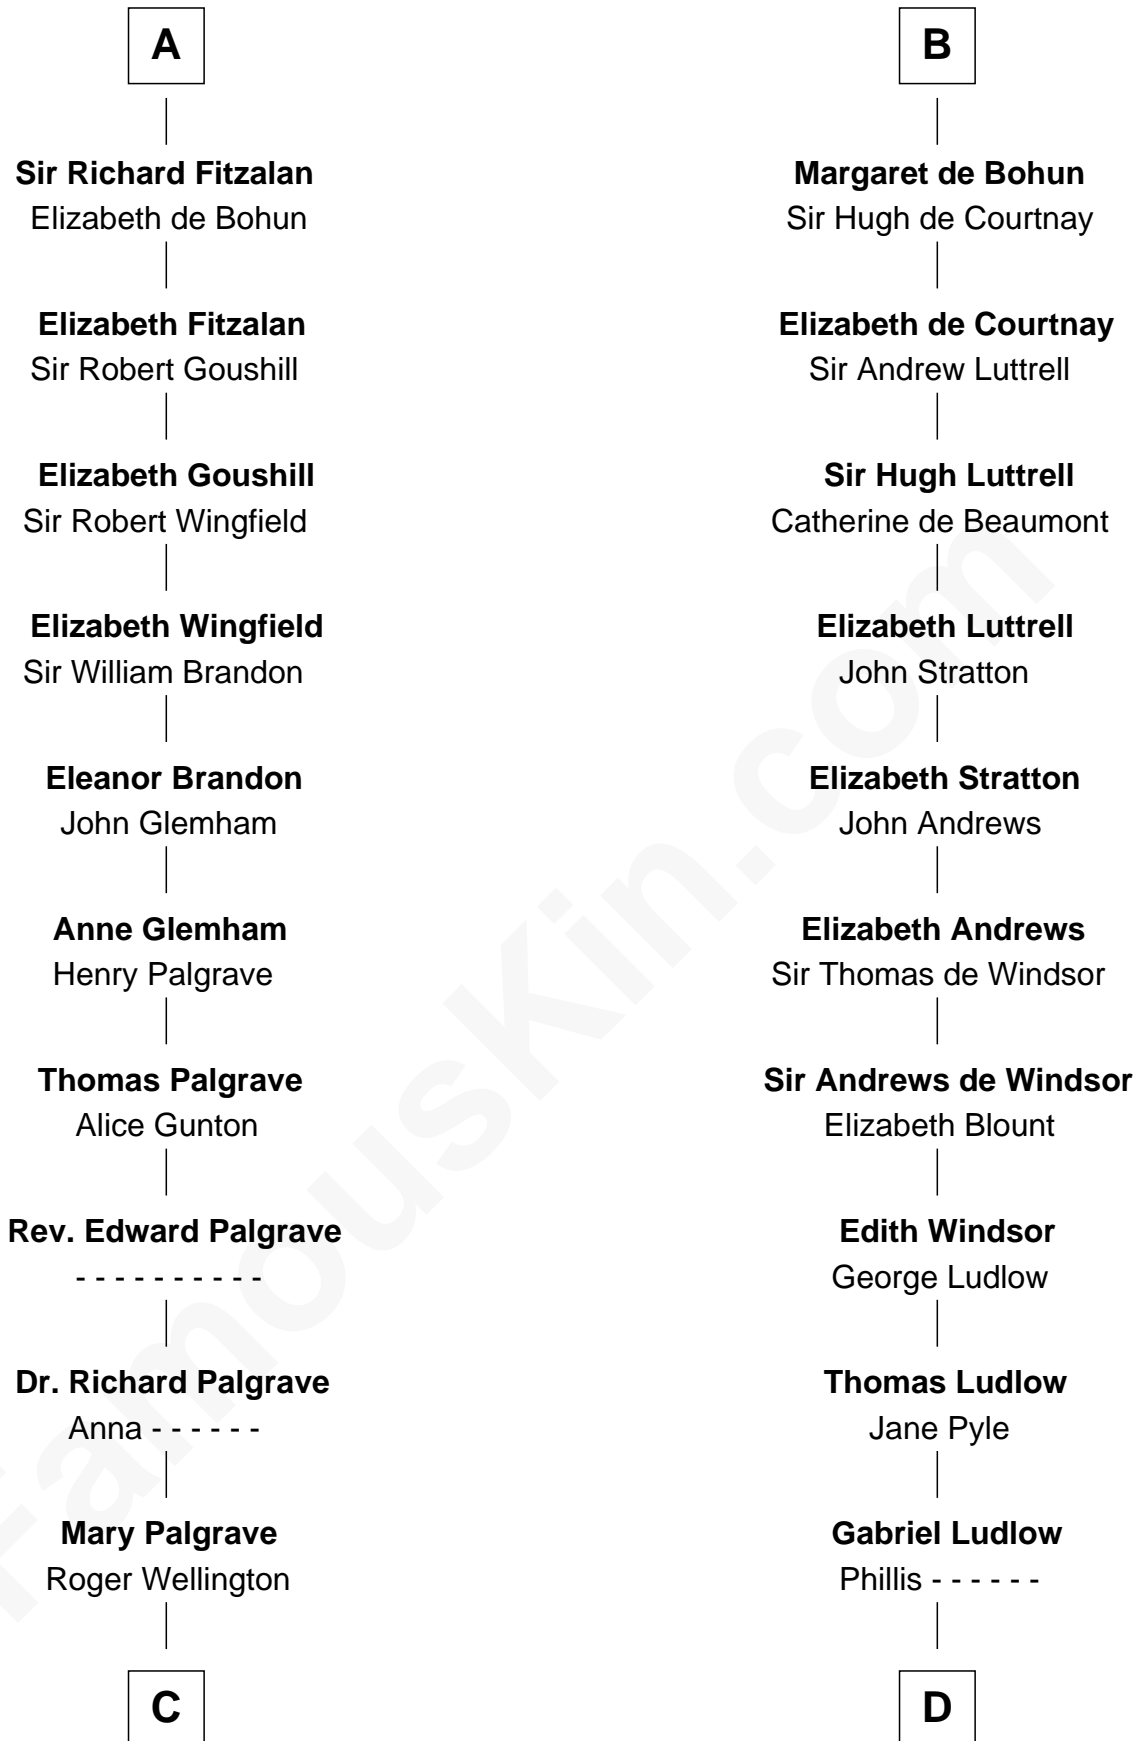

FamousKin.com

Relationship Chart of

Eli Whitney

Inventor of the Cotton Gin

20th cousin 1 time removed of

Carter Braxton

Signer of the Declaration of Independence

Geoffrey de Mandeville

Rohese de Vere

C

Benjamin Wellington

Elizabeth Sweetman

Elizabeth Wellington

John Fay

Benjamin Fay

Martha Miles

Elizabeth Fay

Eli Whitney

Eli Whitney

Inventor of the Cotton Gin

D

Sarah Ludlow

Col. John Carter

Col. Robert Carter

Elizabeth Landon

Mary Carter

George Braxton

Carter Braxton

Signer of Declaration of Independence