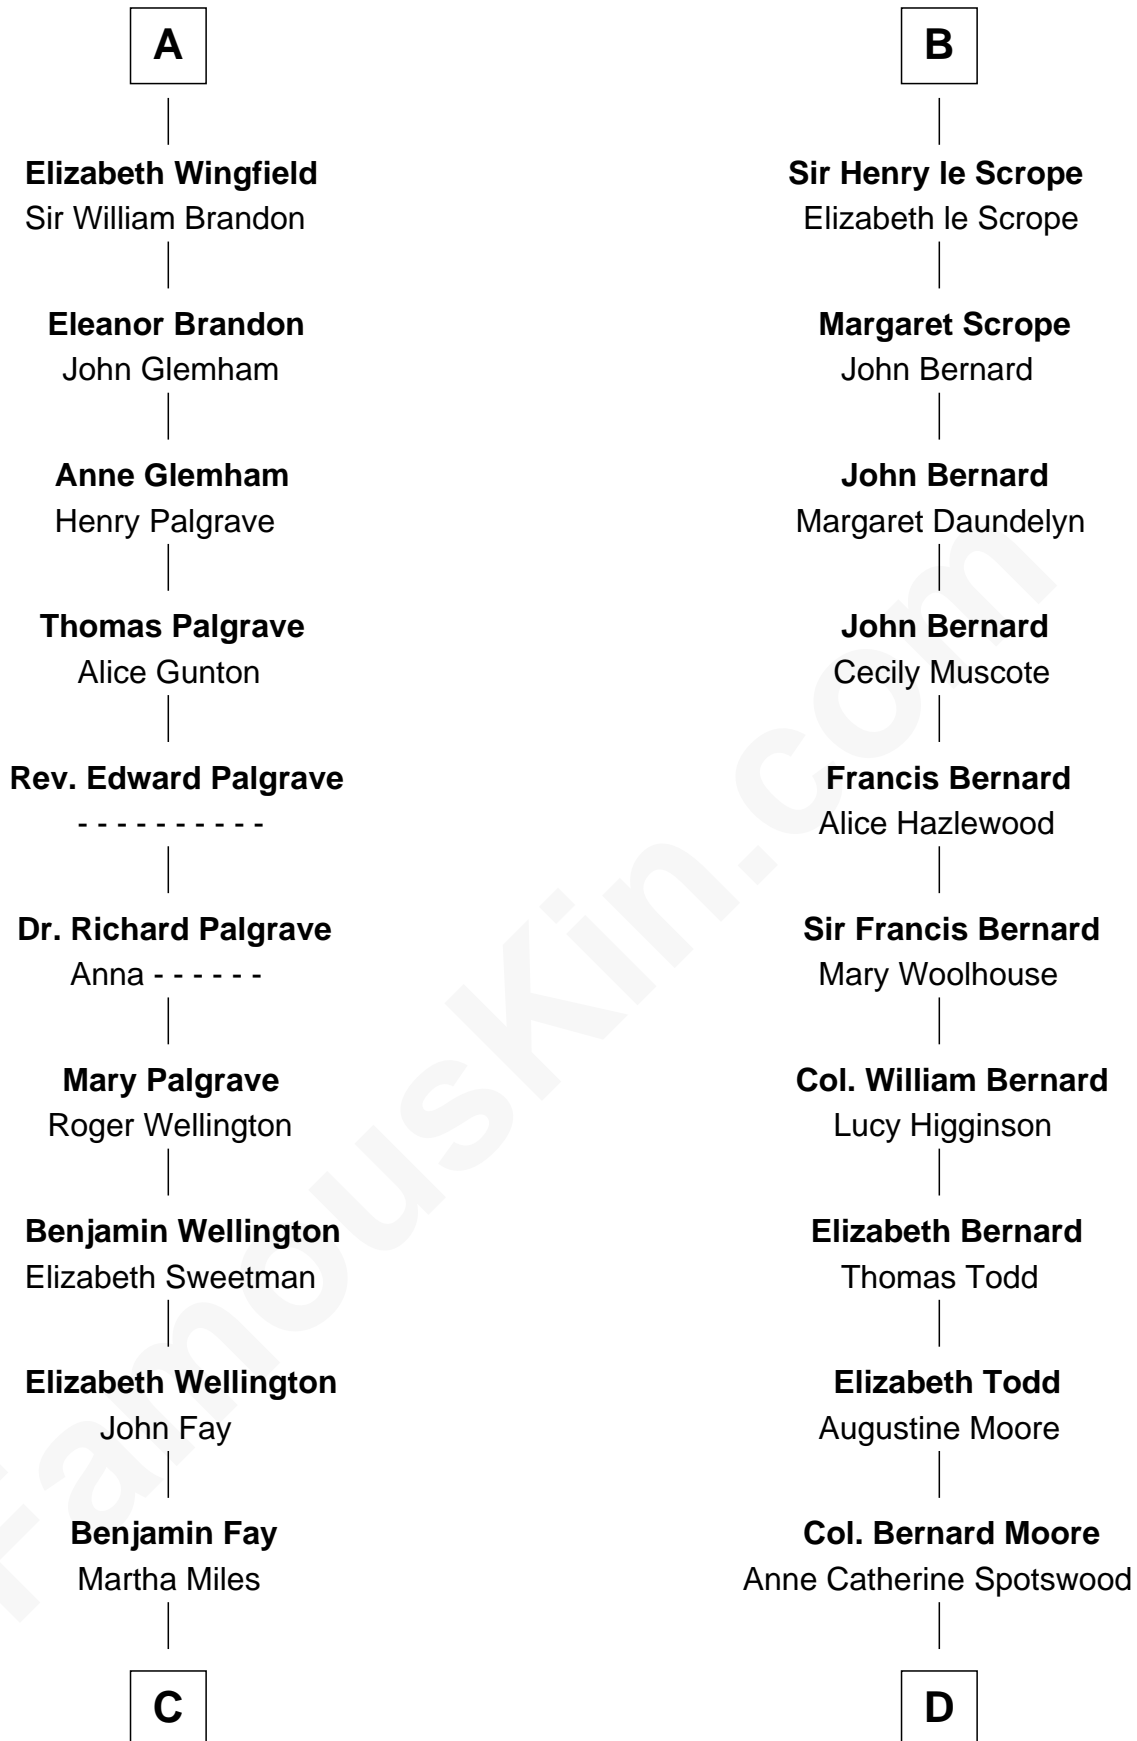

FamousKin.com Relationship Chart of

Eli Whitney

Inventor of the Cotton Gin

18th cousin 2 times removed of

Helen Keller

Author and Activist

Sir Humphrey de Bohun

Maud of Eu

Roger V de Toeni

Ralph VII de Toeni

Mary - - - - -

Alice de Toeni

Guy de Beauchamp

Sir Thomas de Beauchamp

Katherine de Mortimer

Philippa de Beauchamp

Sir Hugh de Stafford

Margaret de Stafford

Sir Ralph Neville

Margaret de Neville

Sir Richard Scrope

B

C

Elizabeth Fay

Eli Whitney

Eli Whitney

Inventor of the Cotton Gin

D

Col. Alexander Spotswood Moore

Elizabeth Aylett

Mary Fairfax Moore

David Keller