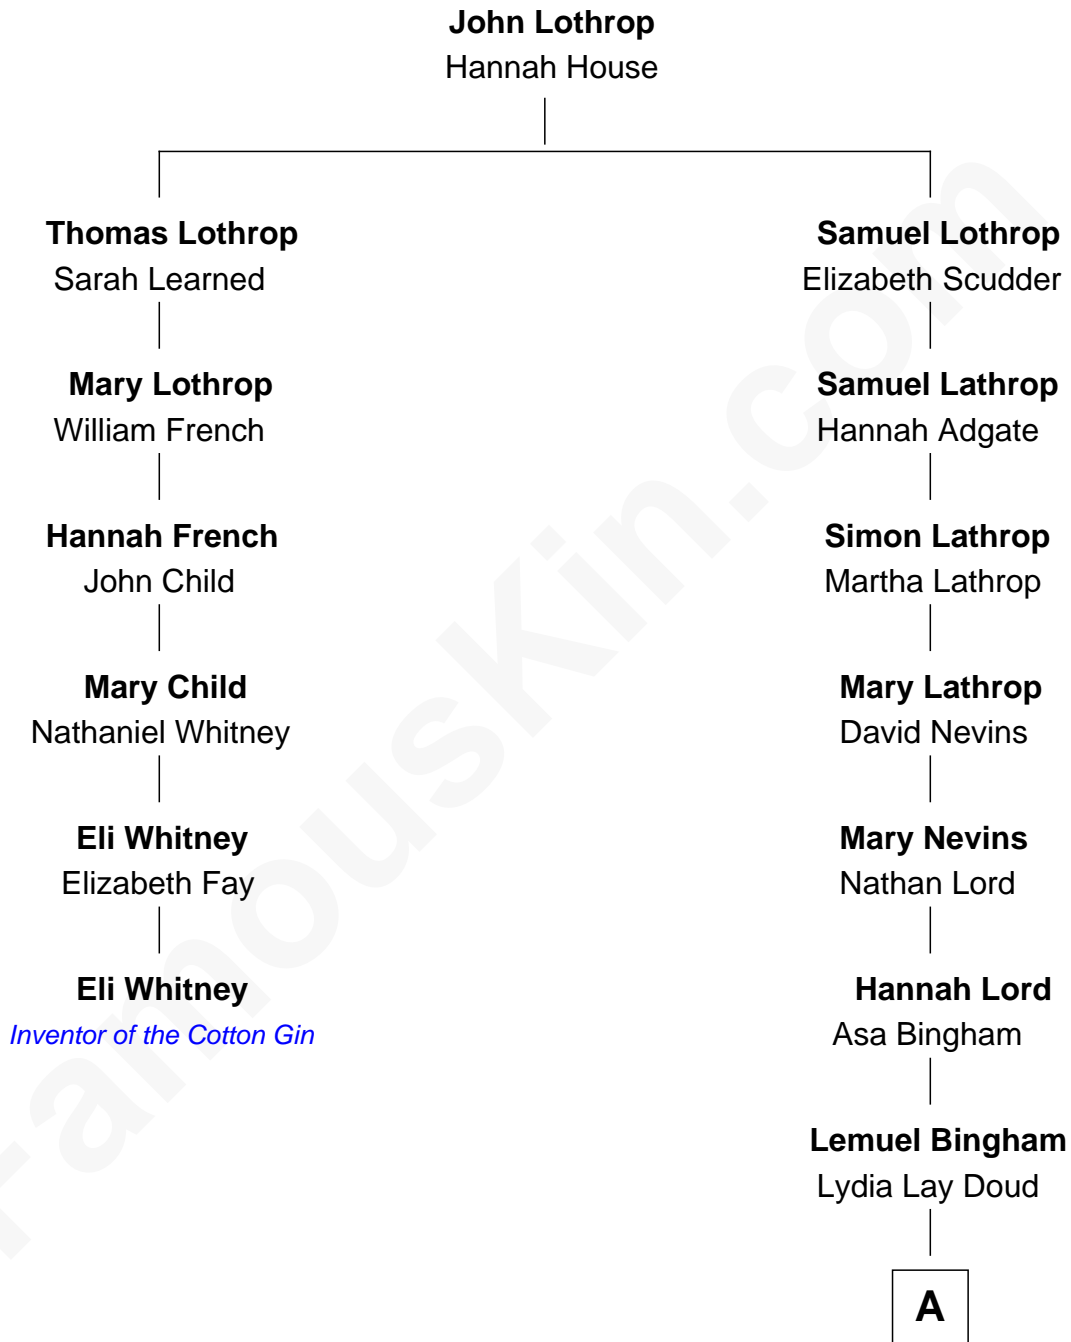

FamousKin.com

Relationship Chart of

Eli Whitney

Inventor of the Cotton Gin

5th cousin 4 times removed of

Thomas Edmund Dewey

47th Governor of New York

A

—
Emma Bingham
George Martin Dewey

—
George Martin Dewey
Annie L. Thomas

—
Thomas Edmund Dewey
47th Governor of New York

FamousKin.com