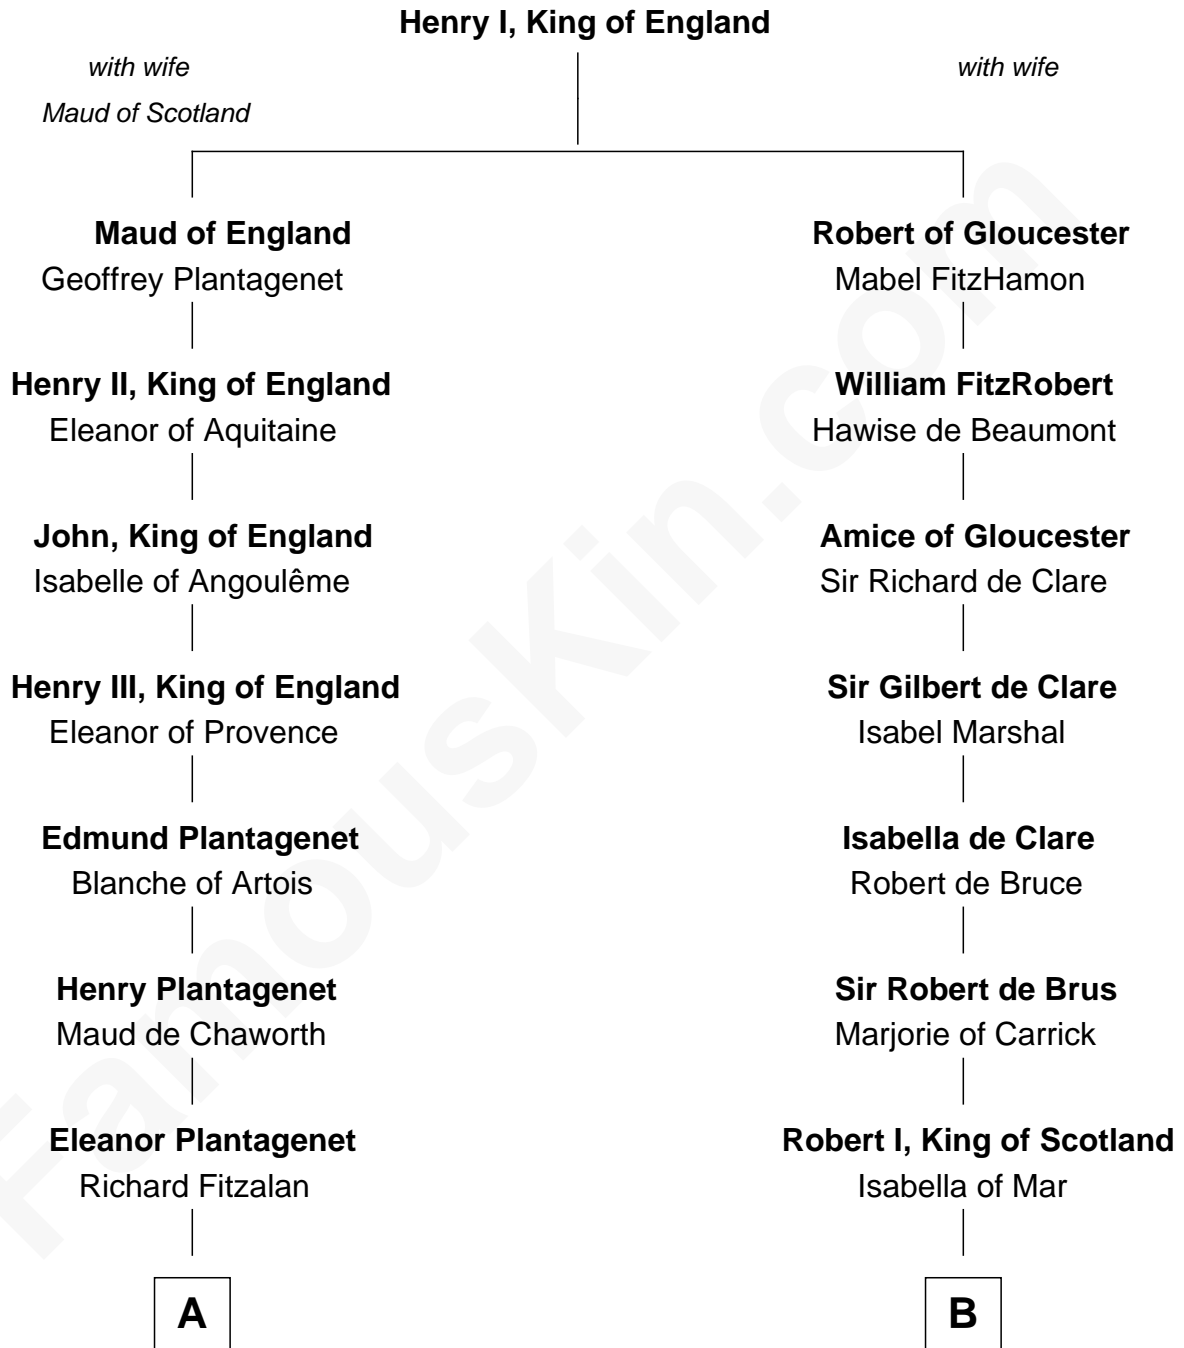

Philip Livingston

Signer of the Declaration of Independence