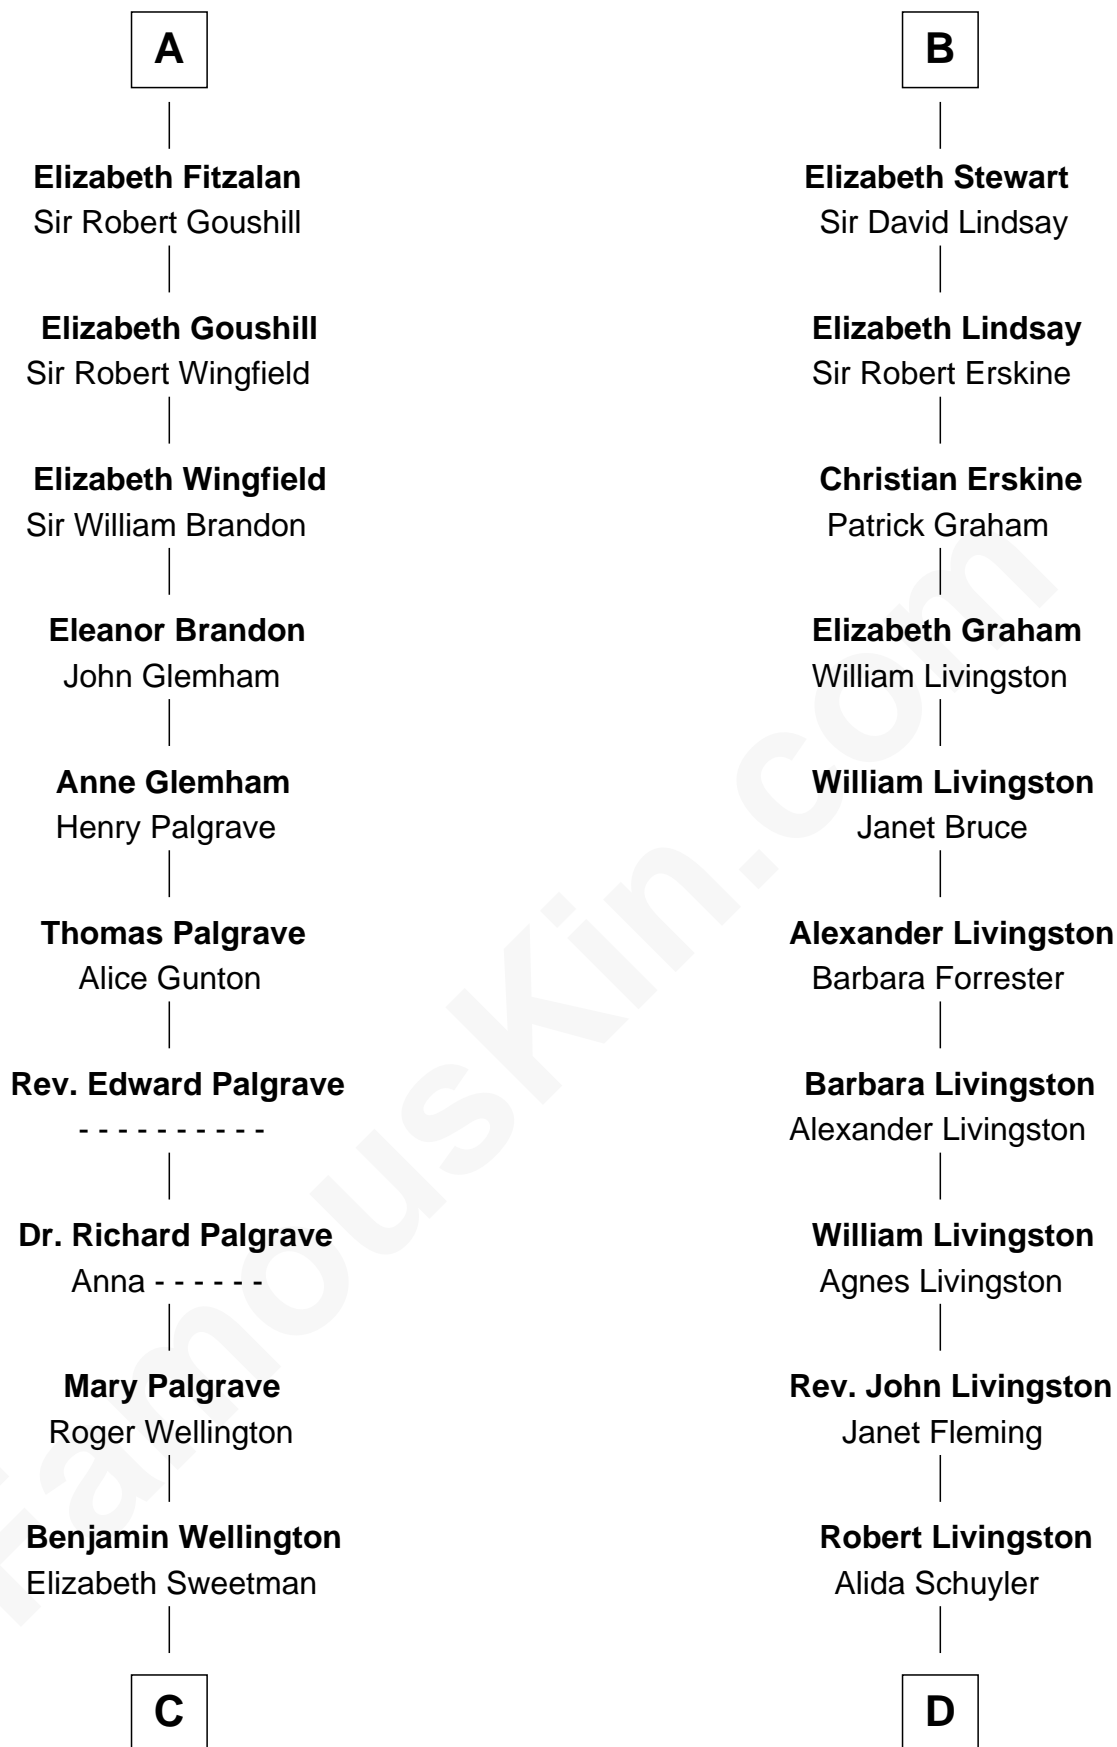

## Relationship Chart of

### Eli Whitney

*Inventor of the Cotton Gin*

18th cousin 2 times removed of

### Philip Livingston

*Signer of the Declaration of Independence*

**C**

**Elizabeth Wellington**

John Fay

**Benjamin Fay**

Martha Miles

**Elizabeth Fay**