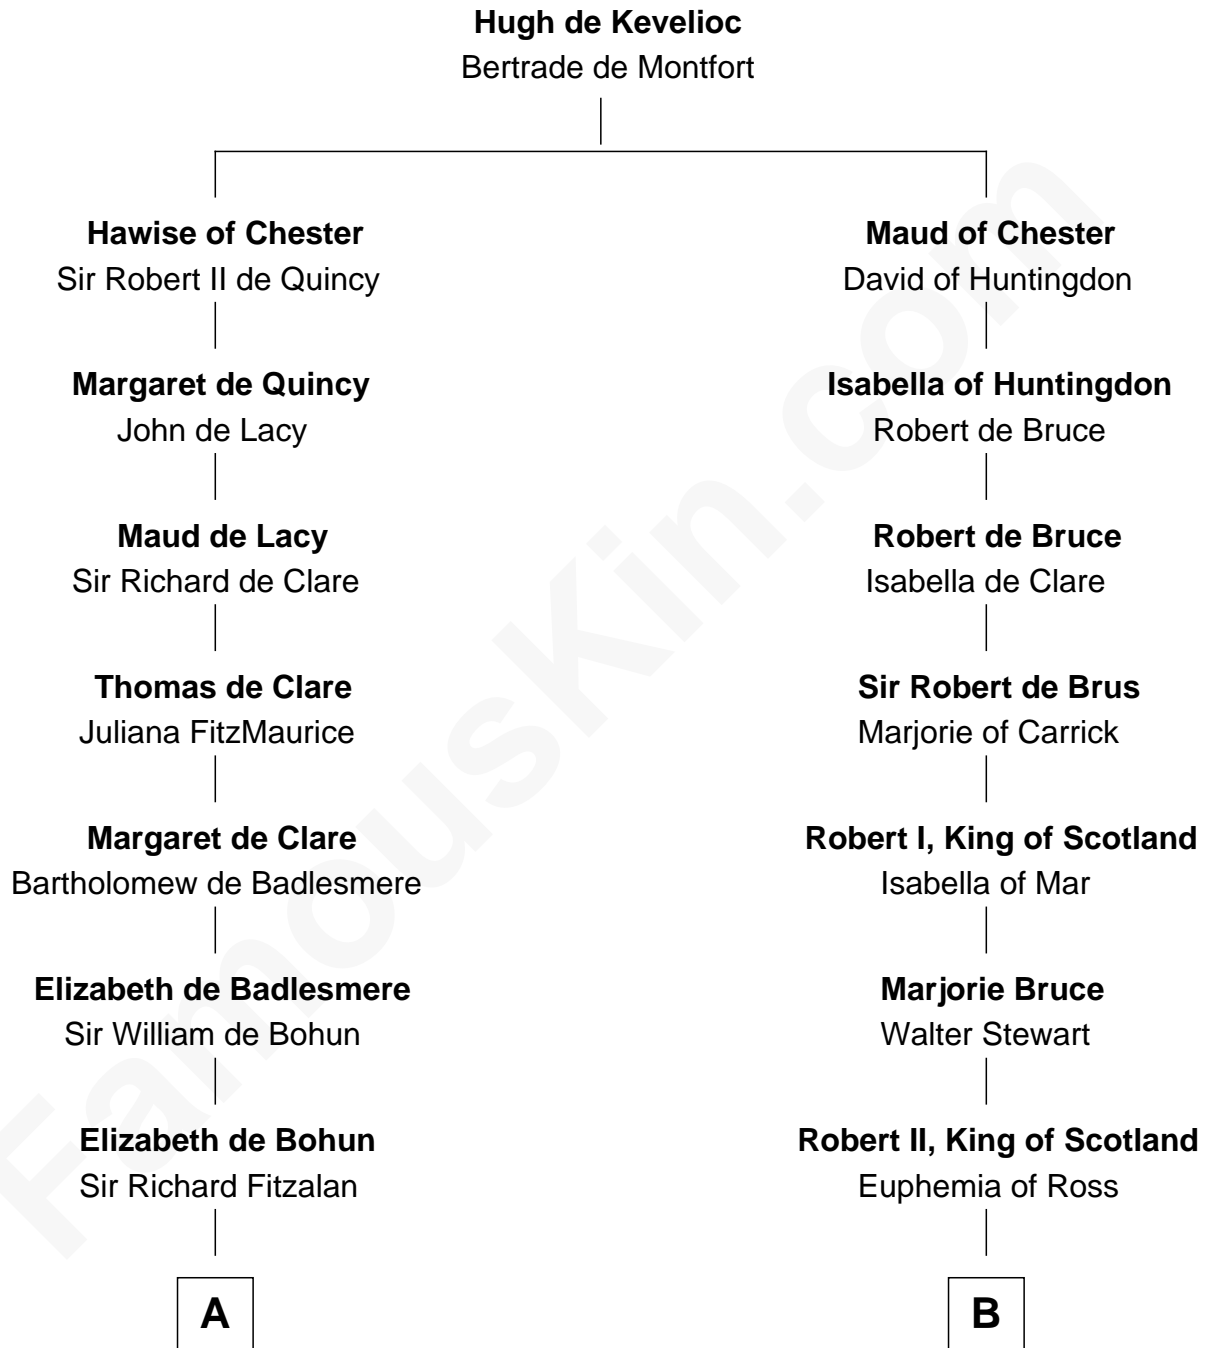

FamousKin.com

Relationship Chart of

Eli Whitney

Inventor of the Cotton Gin

18th cousin 2 times removed of

Philip Livingston

Signer of the Declaration of Independence