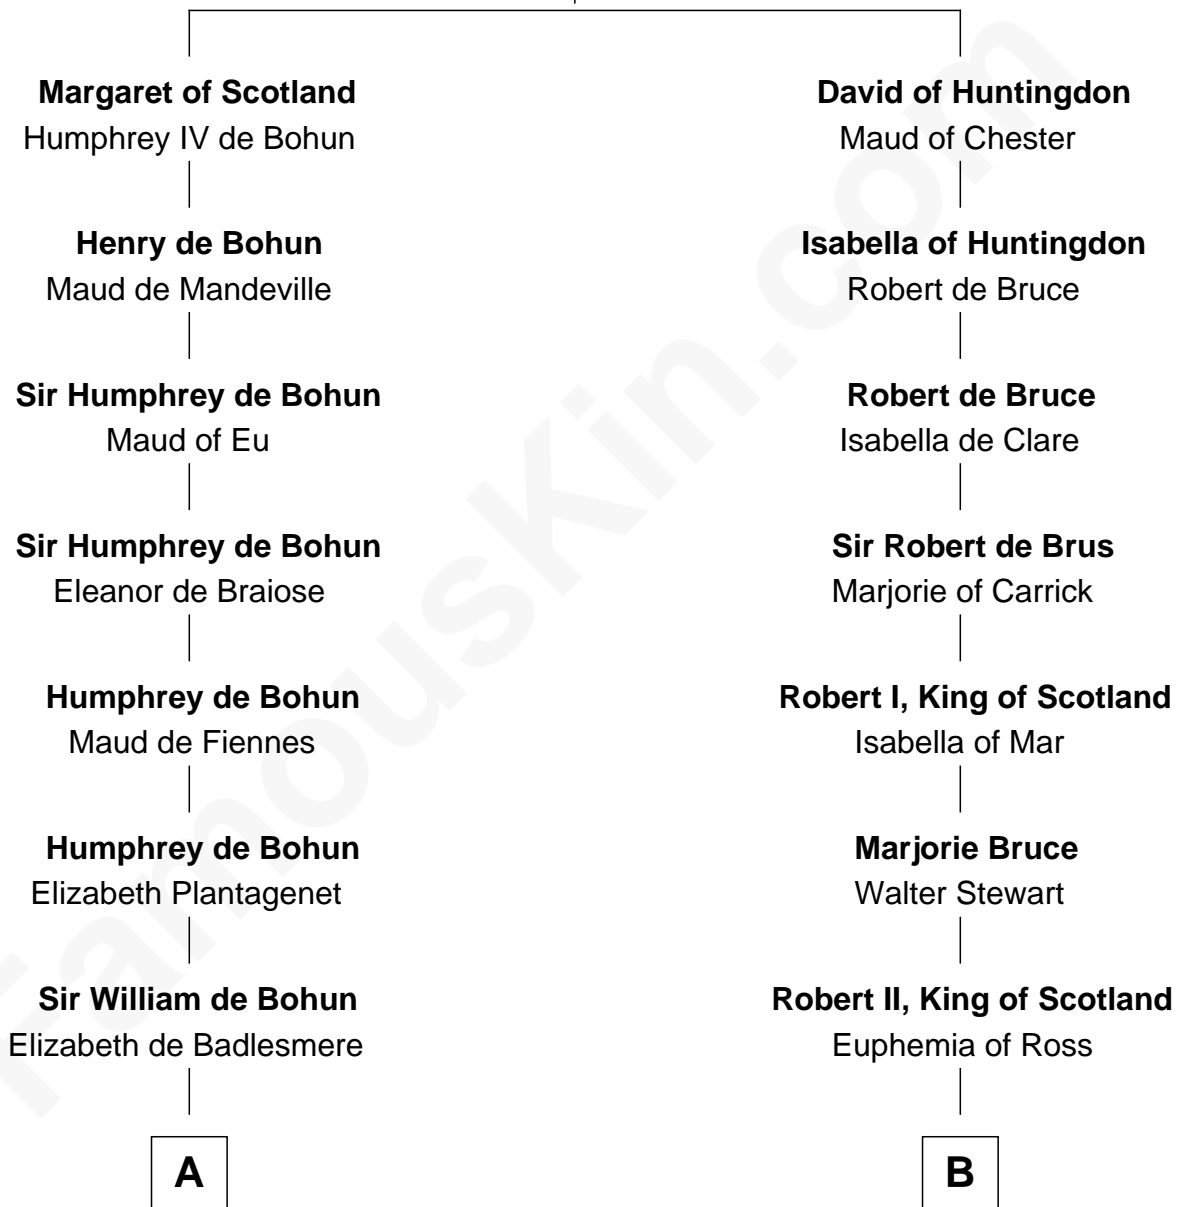

FamousKin.com

Relationship Chart of

Eli Whitney

Inventor of the Cotton Gin

18th cousin 3 times removed of

Philip Livingston

Signer of the Declaration of Independence

Henry of Huntingdon

Ada de Warenne

C

Benjamin Wellington
Elizabeth Sweetman

Elizabeth Wellington
John Fay

Benjamin Fay
Martha Miles

Elizabeth Fay
Eli Whitney

Eli Whitney
Inventor of the Cotton Gin

D

Philip Livingston
Catrina Van Brugh

Philip Livingston
Signer of Declaration of Independence

FamousKin.com