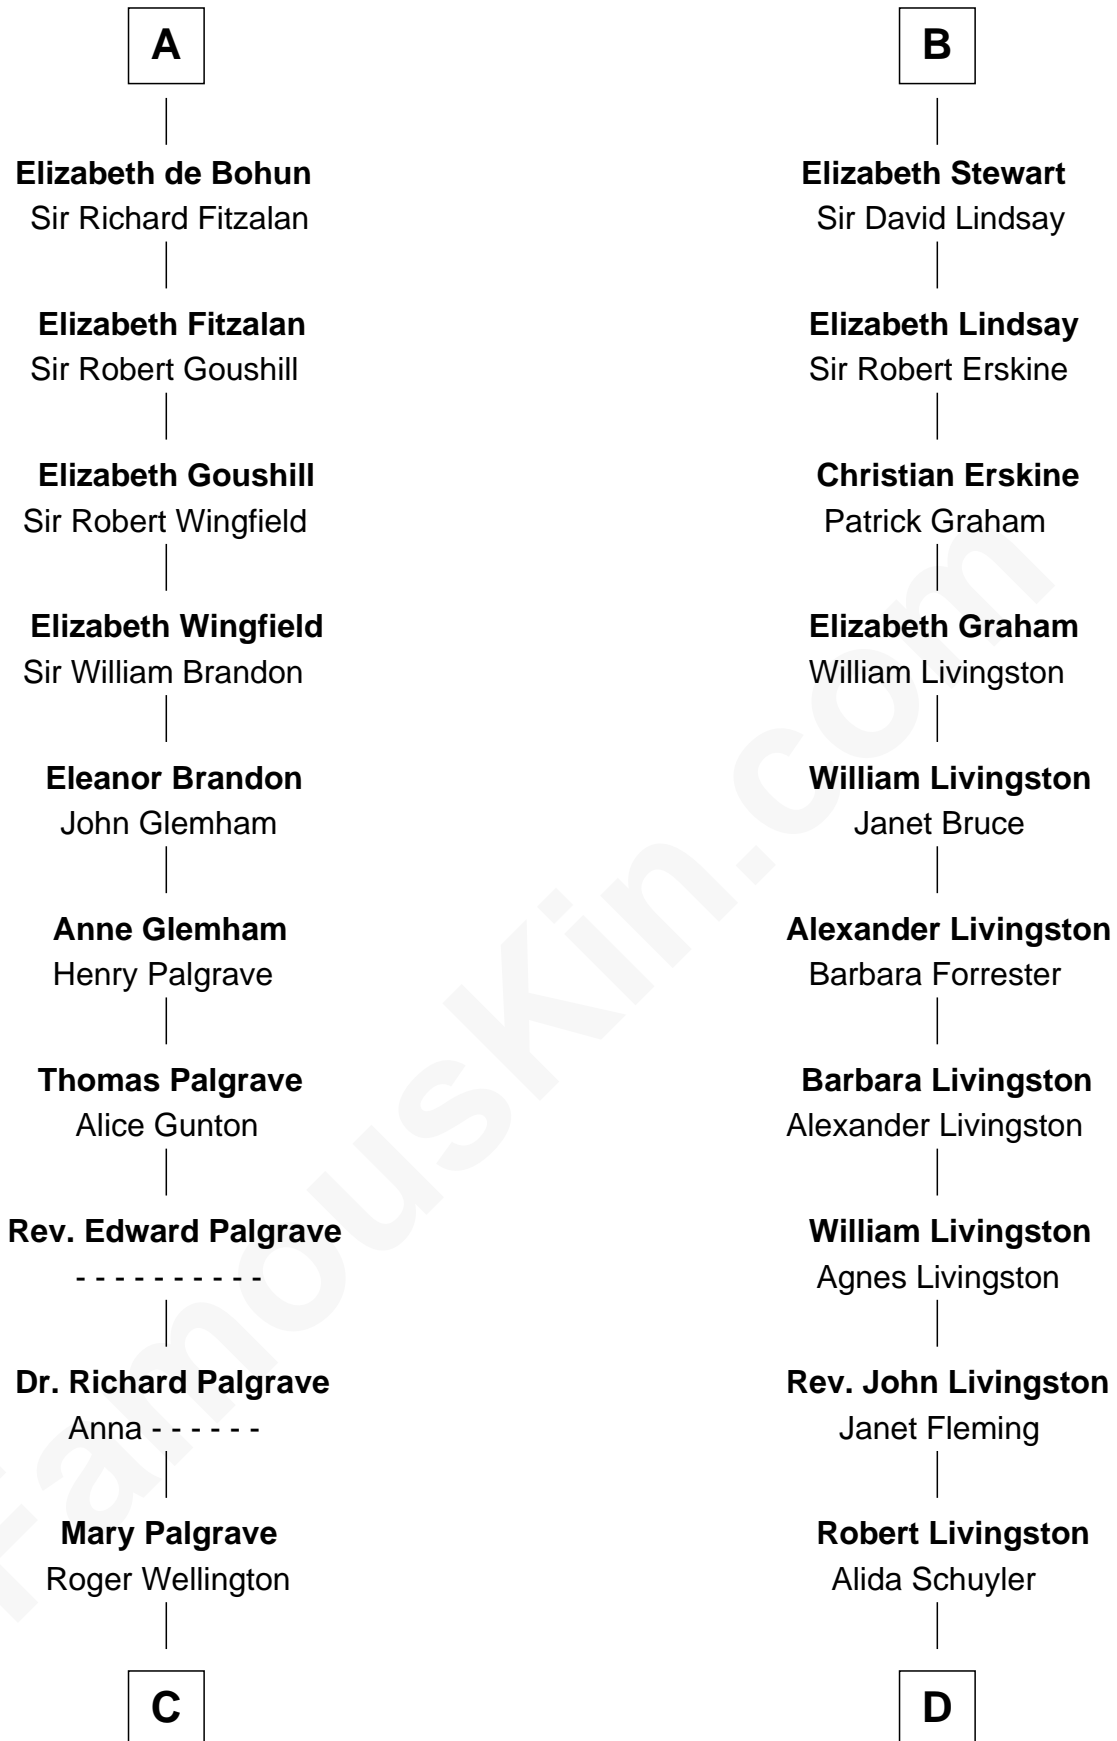

FamousKin.com

Relationship Chart of

Eli Whitney

Inventor of the Cotton Gin

18th cousin 3 times removed of

Philip Livingston

Signer of the Declaration of Independence

Henry of Huntingdon

Ada de Warenne

C

Benjamin Wellington
Elizabeth Sweetman

Elizabeth Wellington
John Fay

Benjamin Fay
Martha Miles

Elizabeth Fay
Eli Whitney

Eli Whitney
Inventor of the Cotton Gin

D