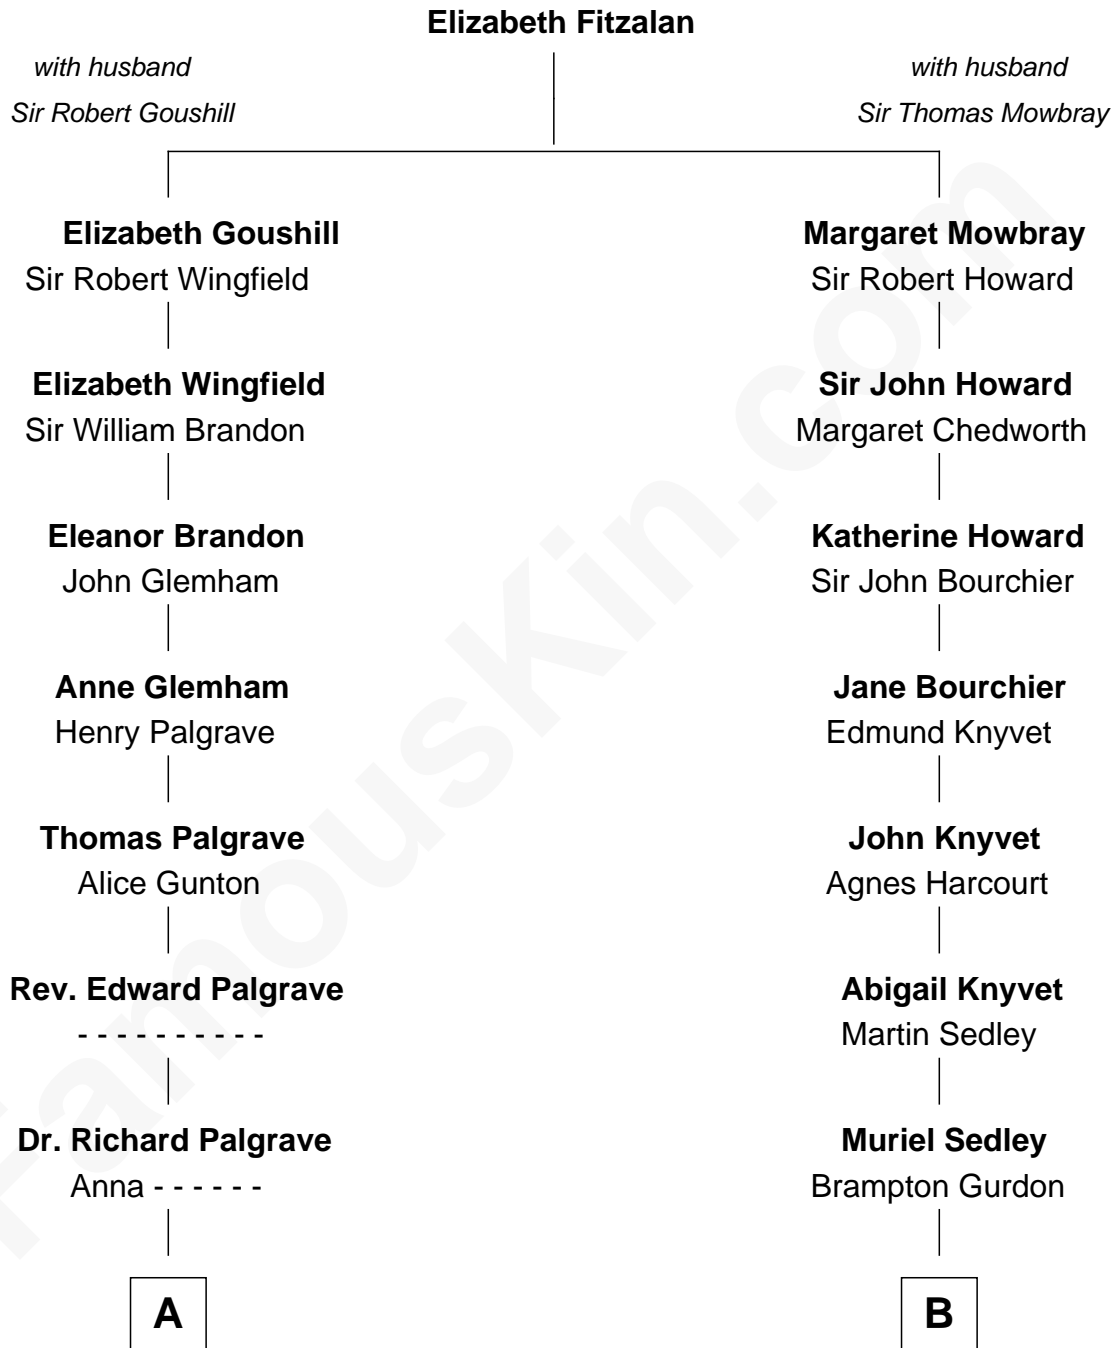

## Relationship Chart of

### Eli Whitney

*Inventor of the Cotton Gin*

12th cousin 3 times removed of

### Leverett Saltonstall

*55th Governor of Massachusetts*

**A**

**Mary Palgrave**  
Roger Wellington

**Benjamin Wellington**  
Elizabeth Sweetman

**Elizabeth Wellington**  
John Fay

**Benjamin Fay**  
Martha Miles