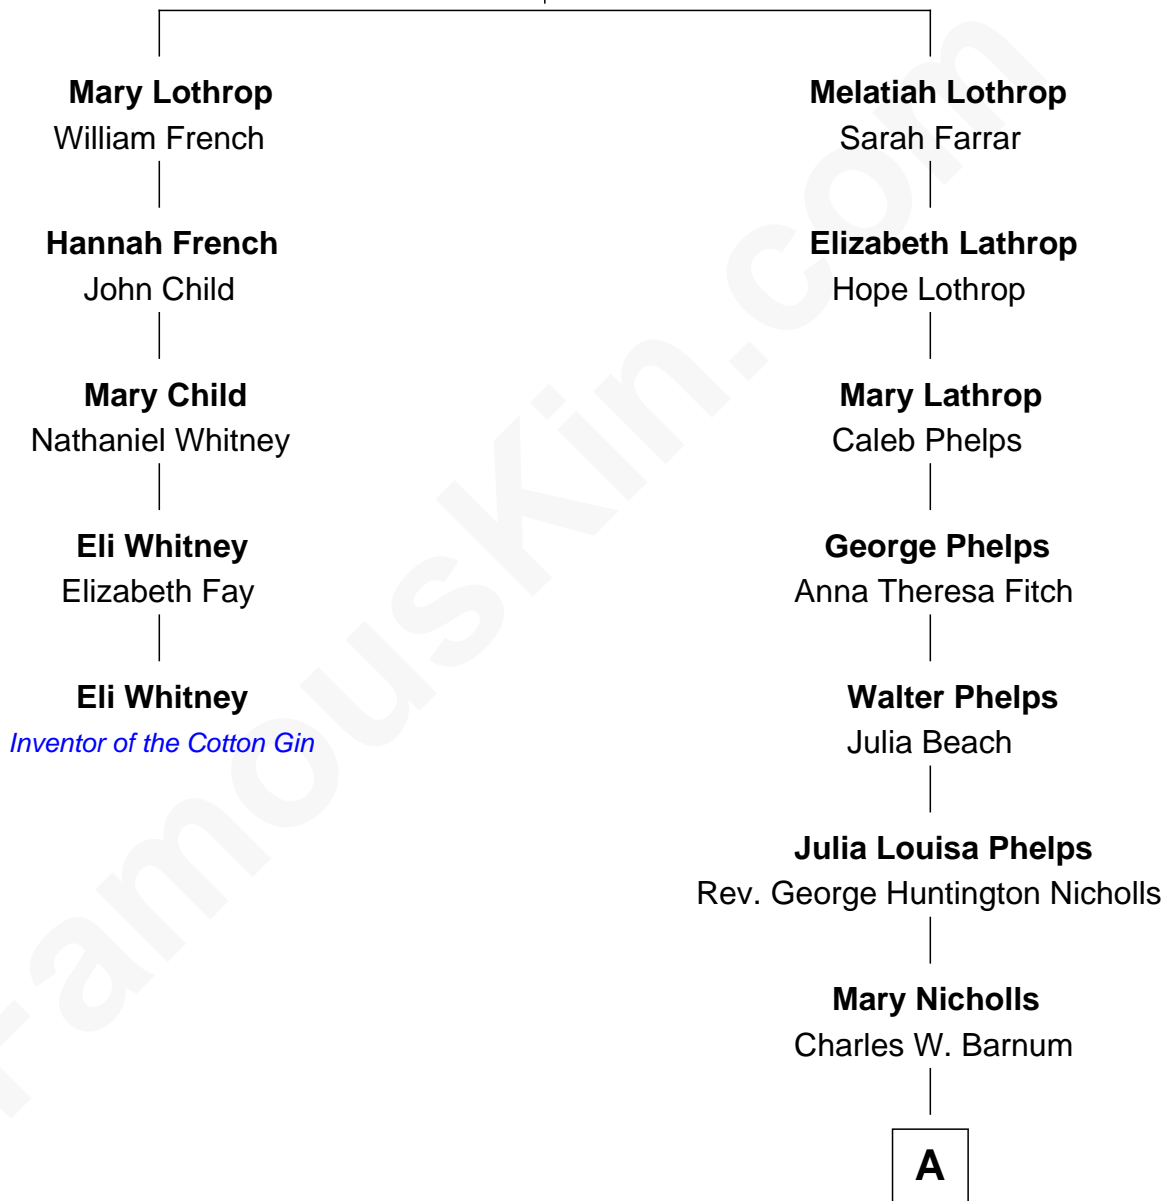

FamousKin.com Relationship Chart of

Eli Whitney

Inventor of the Cotton Gin

4th cousin 6 times removed of

Treat Williams

TV & Movie Actor

Thomas Lothrop

Sarah Learned

A

Richard Nicholls Barnum

Marian Hutchison Cocks

Eleanor Barnum

Treat Payne Andrew

Marian Andrew

Richard Norman Williams

Treat Williams