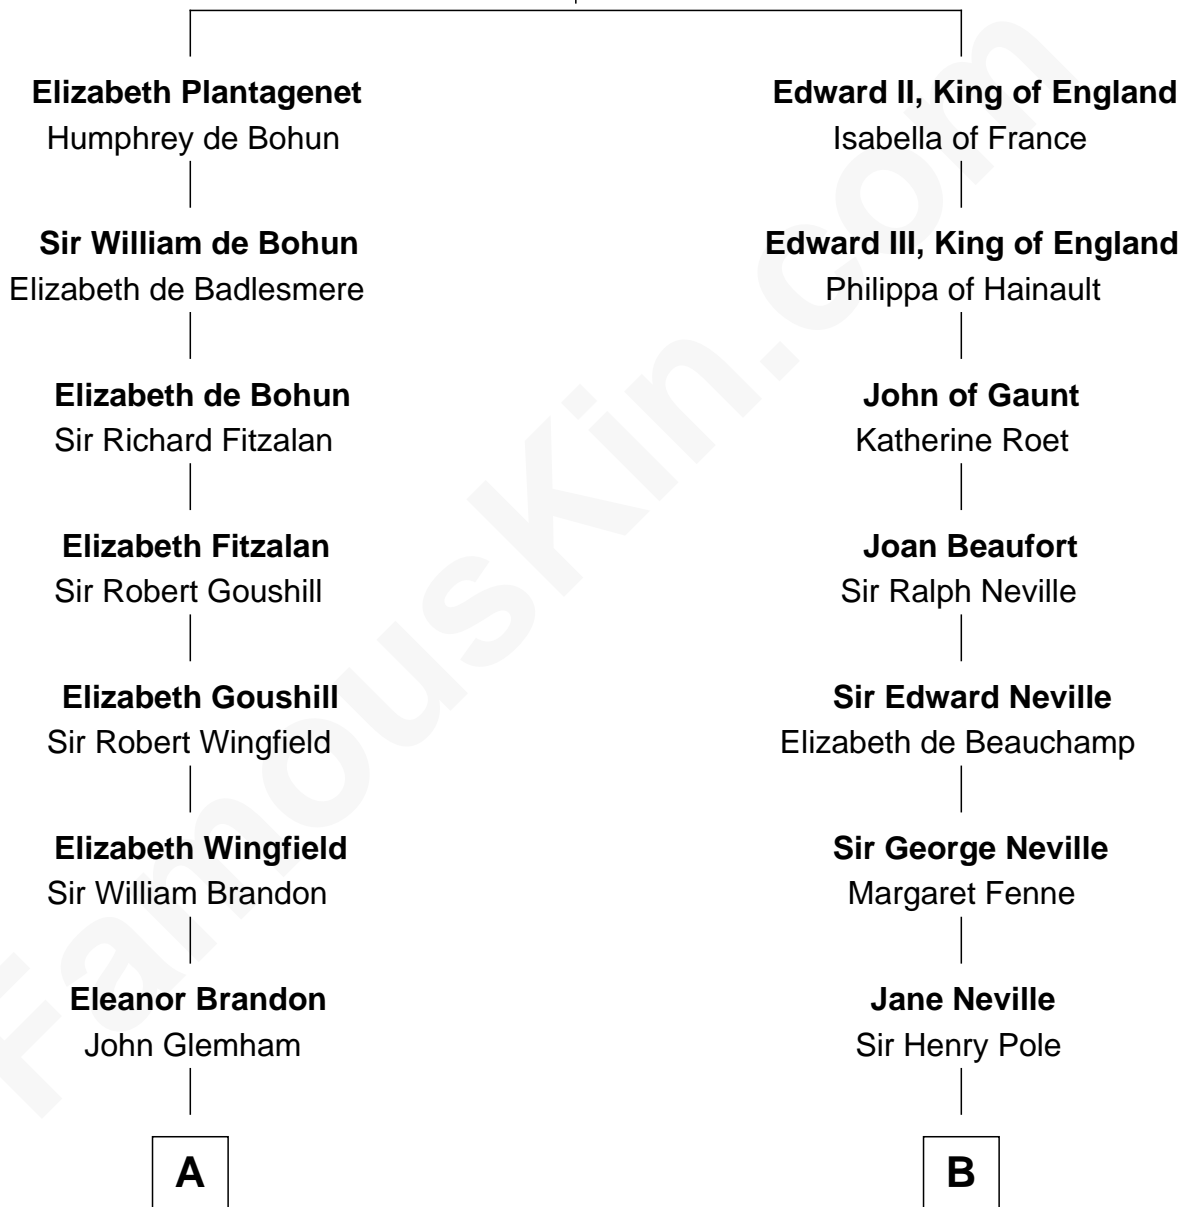

## Relationship Chart of

### Eli Whitney

*Inventor of the Cotton Gin*

16th cousin 2 times removed of

**E. M. Forster**  
*English Novelist*

**King Edward I**  
Eleanor of Castile

**C**

**Edward Morgan Llewellyn Forster**

Alice Clara Whichelo

**E. M. Forster**

*English Novelist*

FamousKin.com