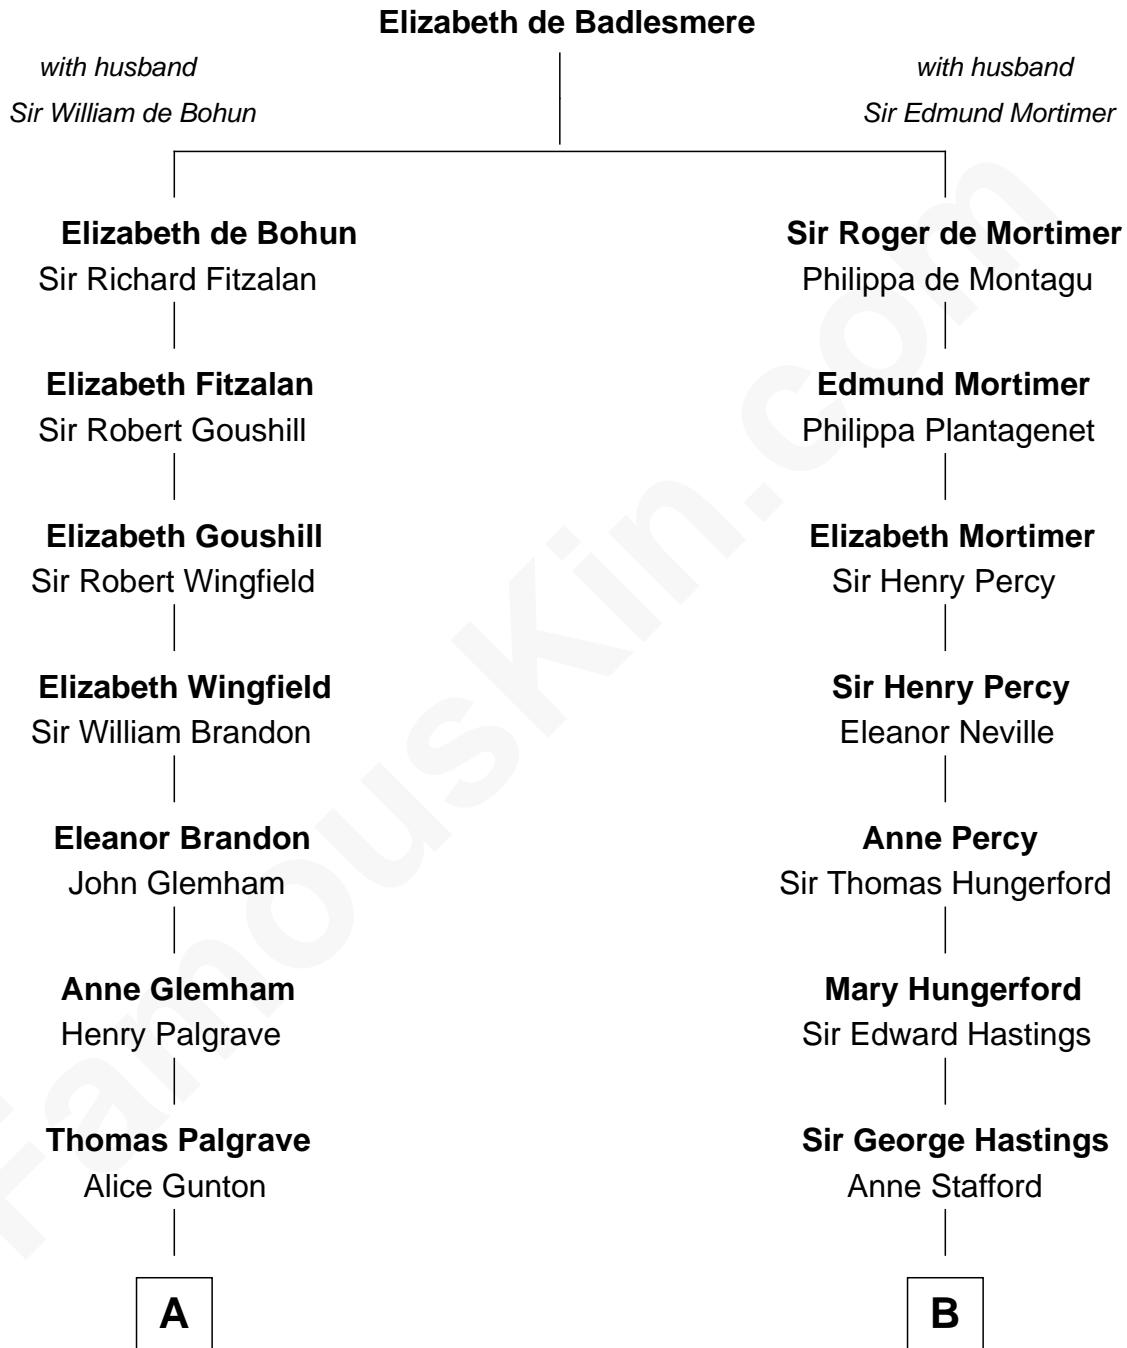

FamousKin.com

Relationship Chart of

Eli Whitney

Inventor of the Cotton Gin

14th cousin 4 times removed of

E. M. Forster
English Novelist

C

Edward Morgan Llewellyn Forster

Alice Clara Whichelo

E. M. Forster

English Novelist

FamousKin.com