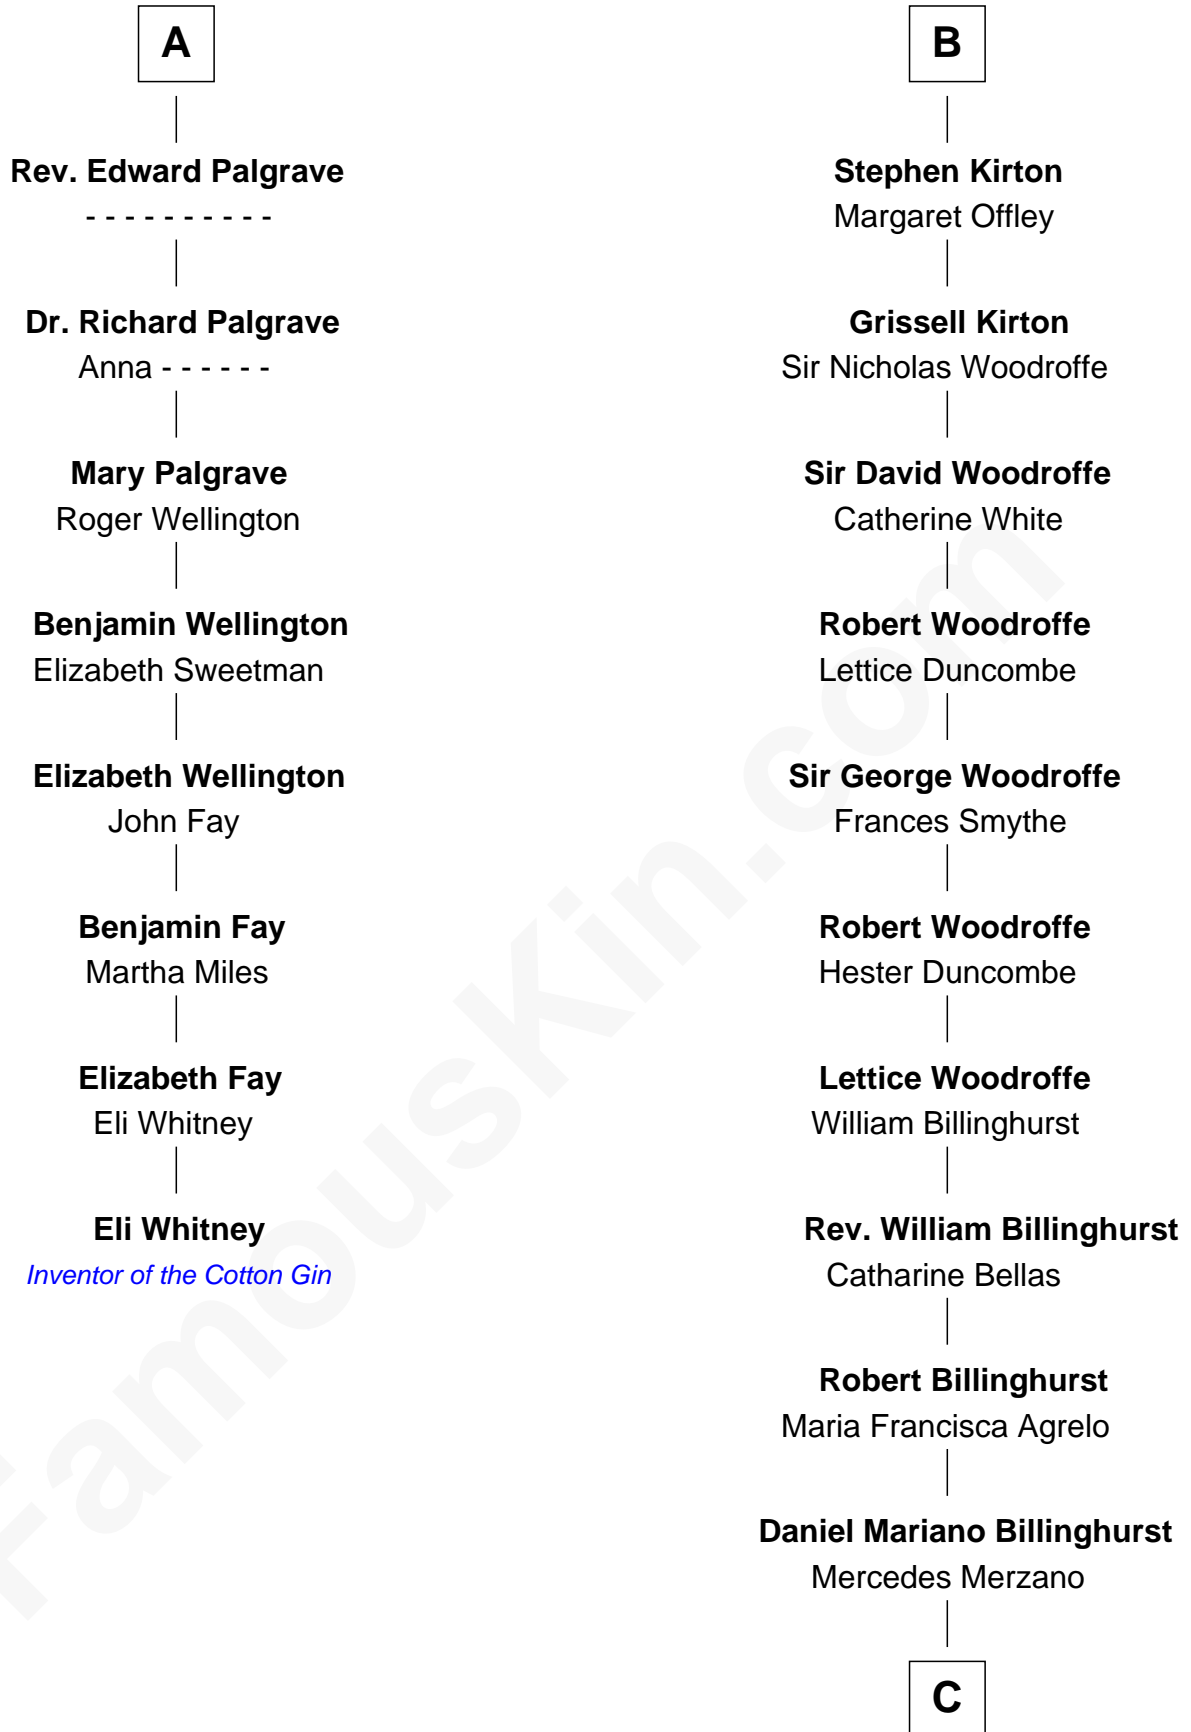

## Relationship Chart of

### Eli Whitney

*Inventor of the Cotton Gin*

14th cousin 5 times removed of

### Susana Ferrari Billinghurst

*Argentine Aviation Pioneer*

**C**

**Lisandro Billinghurst**

Ana Kidd

**Rosa Laureana Billinghurst**

Alfredo Ferrari

**Susana Ferrari Billinghurst**