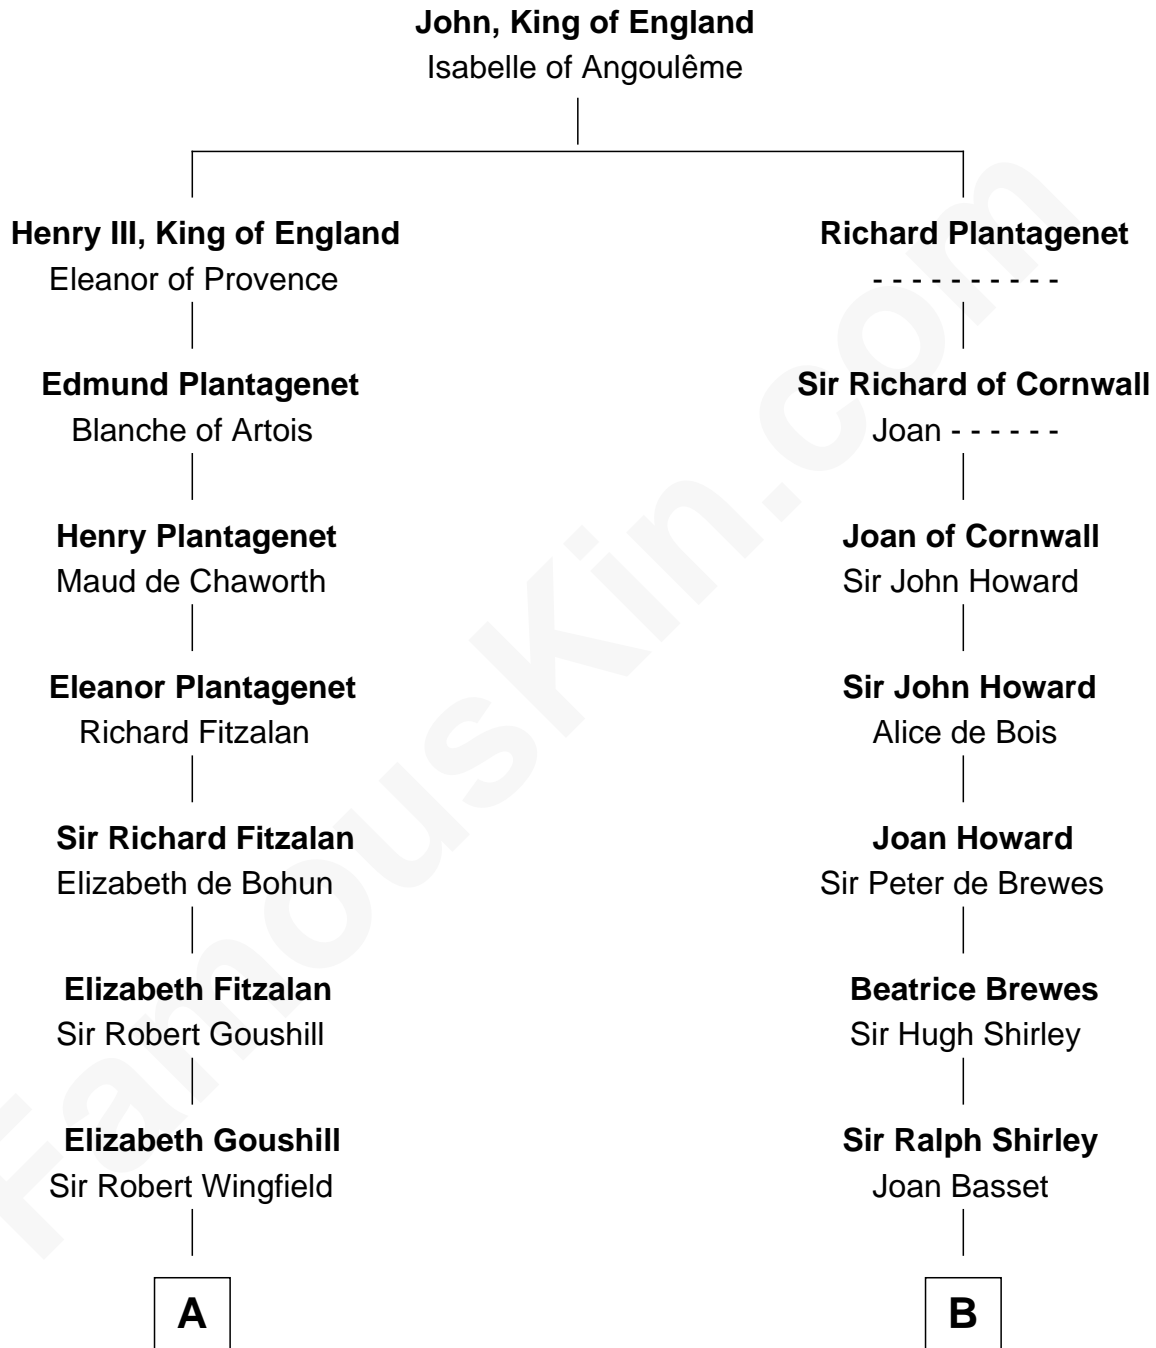

## Relationship Chart of

### Eli Whitney

*Inventor of the Cotton Gin*

18th cousin 2 times removed of

### Eugene Foss

*45th Governor of Massachusetts*

**C**

**Elizabeth Fay**

Eli Whitney

**Eli Whitney**

*Inventor of the Cotton Gin*

**D**