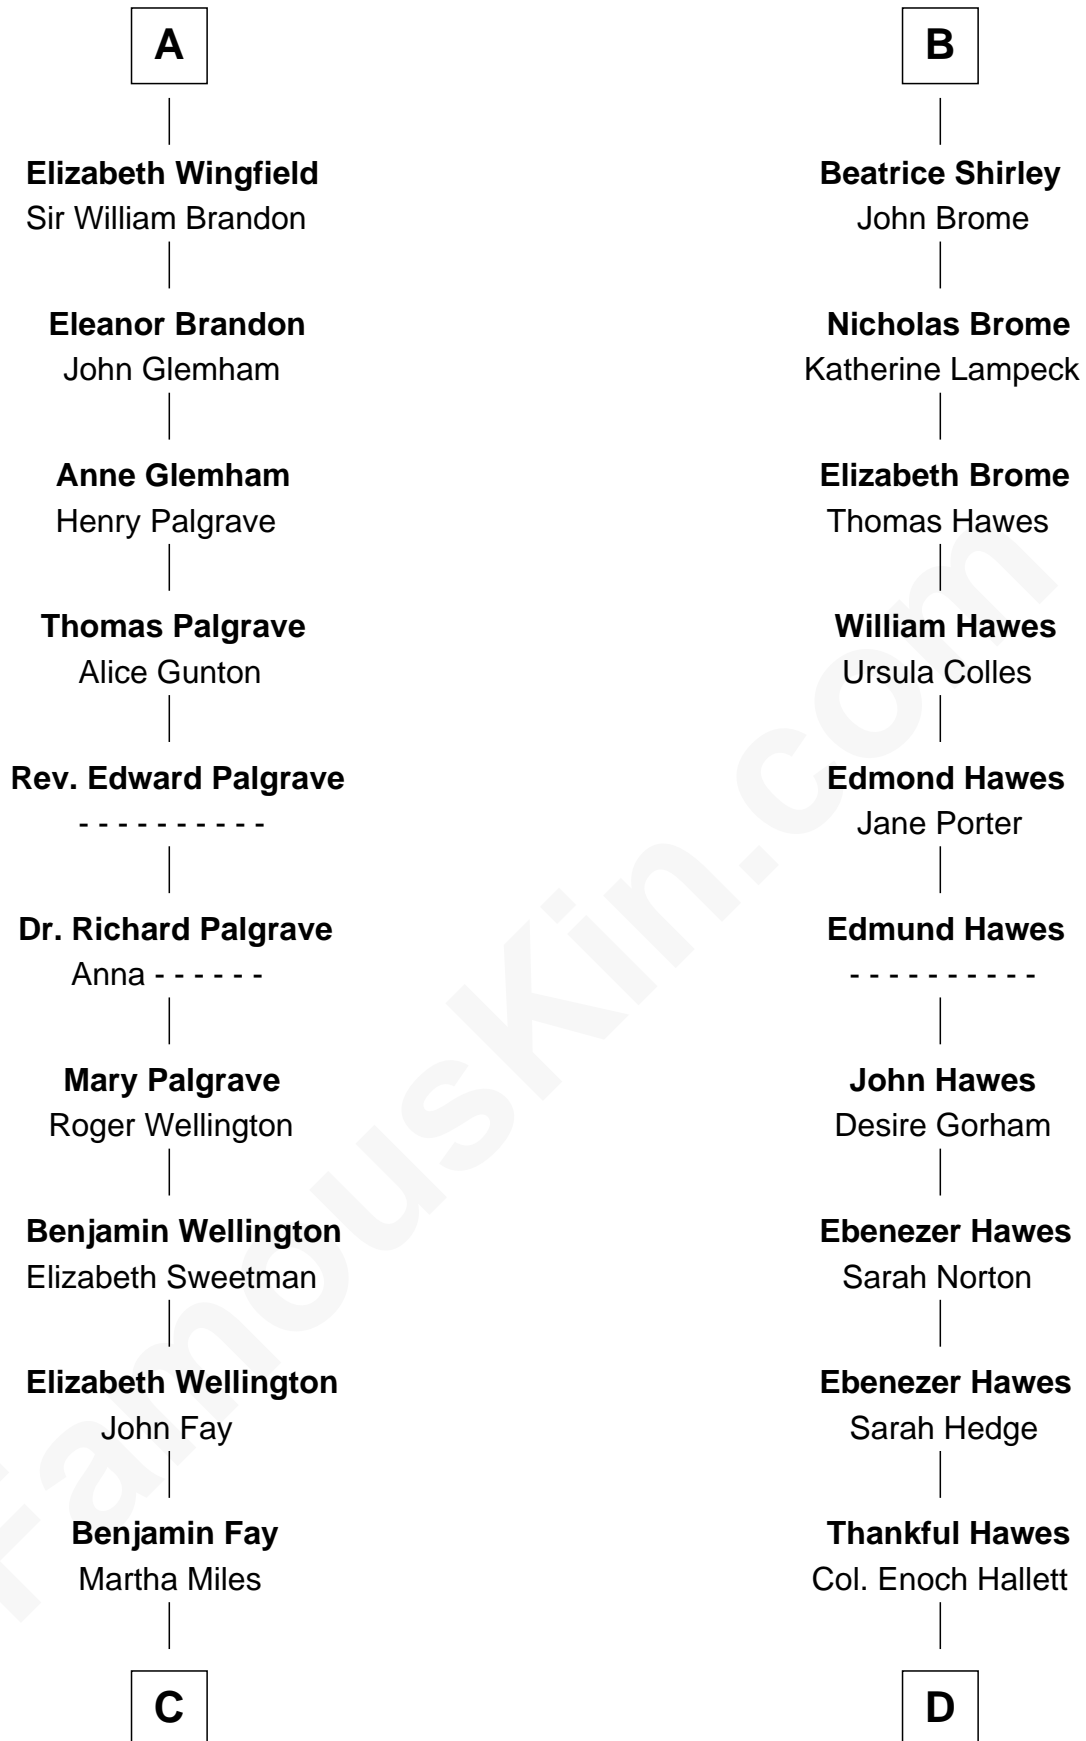

## Relationship Chart of

### Eli Whitney

*Inventor of the Cotton Gin*

18th cousin 2 times removed of

### Eugene Foss

*45th Governor of Massachusetts*

**C**

**Elizabeth Fay**

Eli Whitney

**Eli Whitney**

*Inventor of the Cotton Gin*

**D**