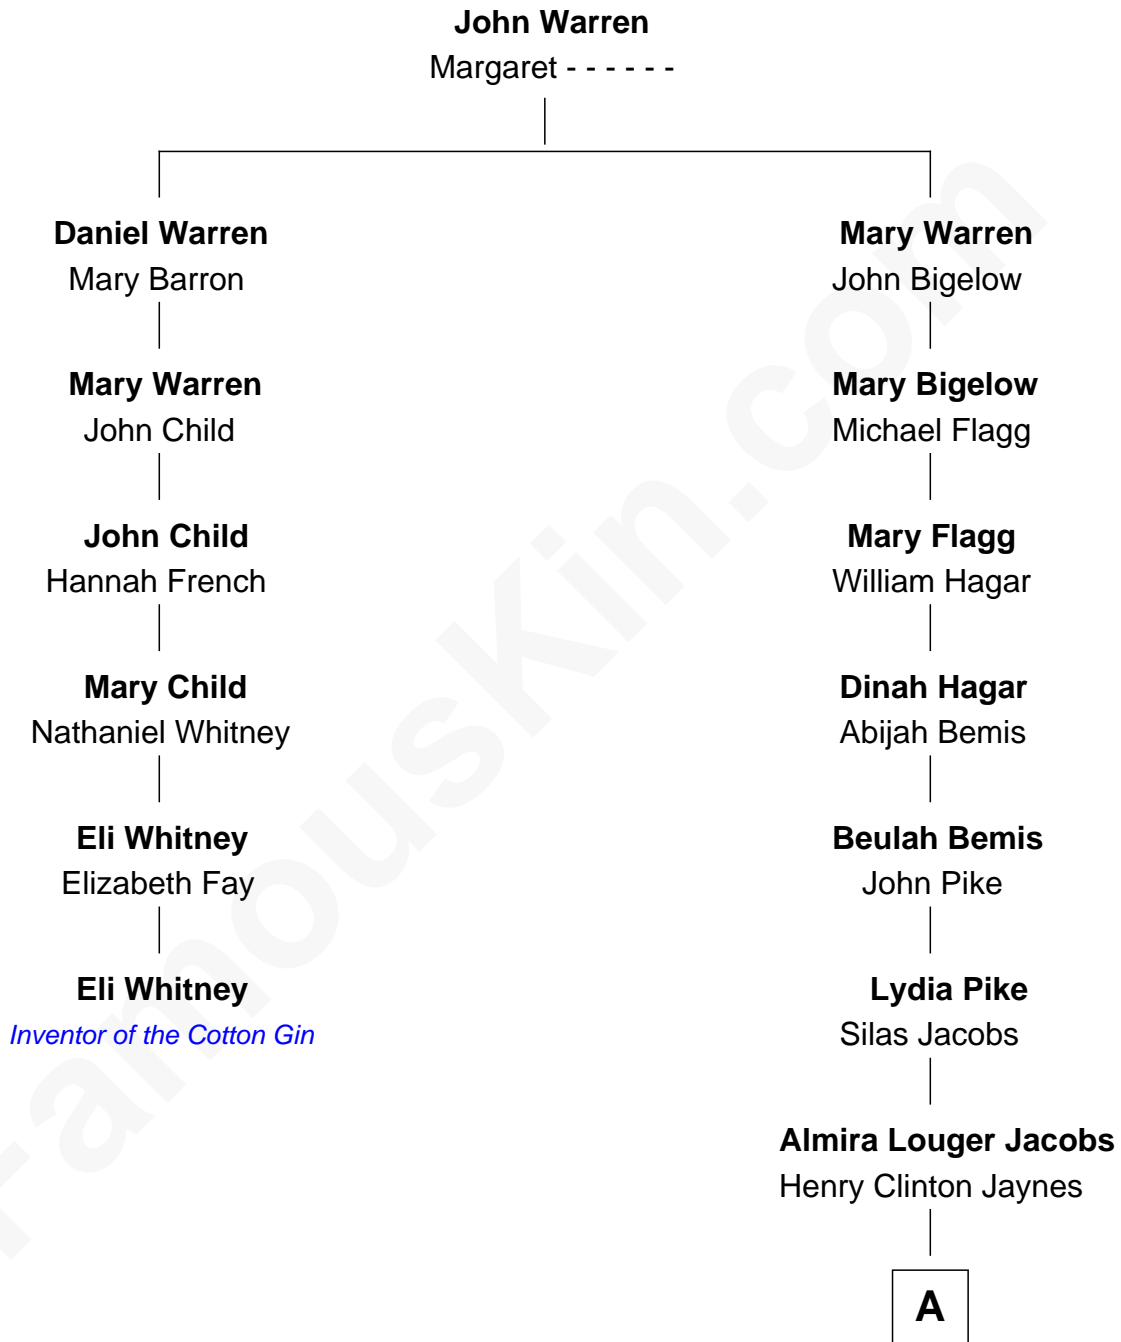

# FamousKin.com Relationship Chart of

**Eli Whitney**

*Inventor of the Cotton Gin*

5th cousin 5 times removed of

**Peter Fonda**

*TV and Movie Actor*

A

**Henry Silas Jaynes**

Elma L. Lanphear

**Herberta Elma Jaynes**

William Brace Fonda

**Henry Jaynes Fonda**

Frances Ford Seymour

**Peter Fonda**

*TV and Movie Actor*