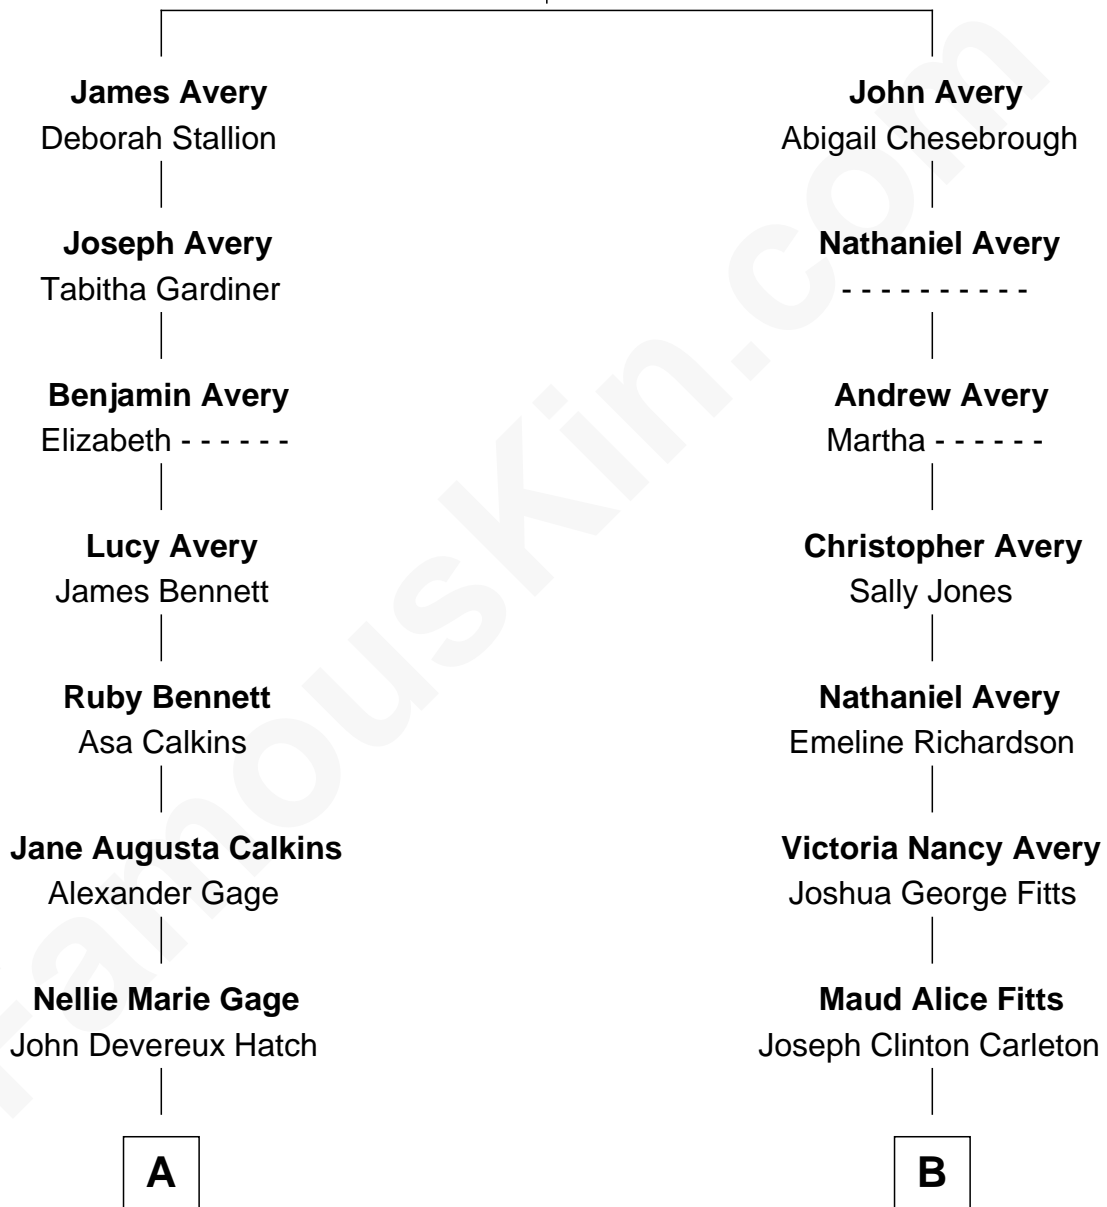

# FamousKin.com Relationship Chart of

**Richard Hatch**

*TV and Movie Actor*

9th cousin of

**Mickey Rourke**

*Movie Actor*

**James Avery**  
Joanna Greenslade

**A**

**Charles Wesley Hatch**

Leah Perkins Rogers

**John Raymond Hatch**

Elizabeth White

**Richard Hatch**

*TV and Movie Actor*

**B**

**Hazel May Carleton**

Leonard Ernest Cameron

**Annette Elizabeth Cameron**

Philip Andrew Rourke

**Mickey Rourke**

*Movie Actor*

FamousKin.com