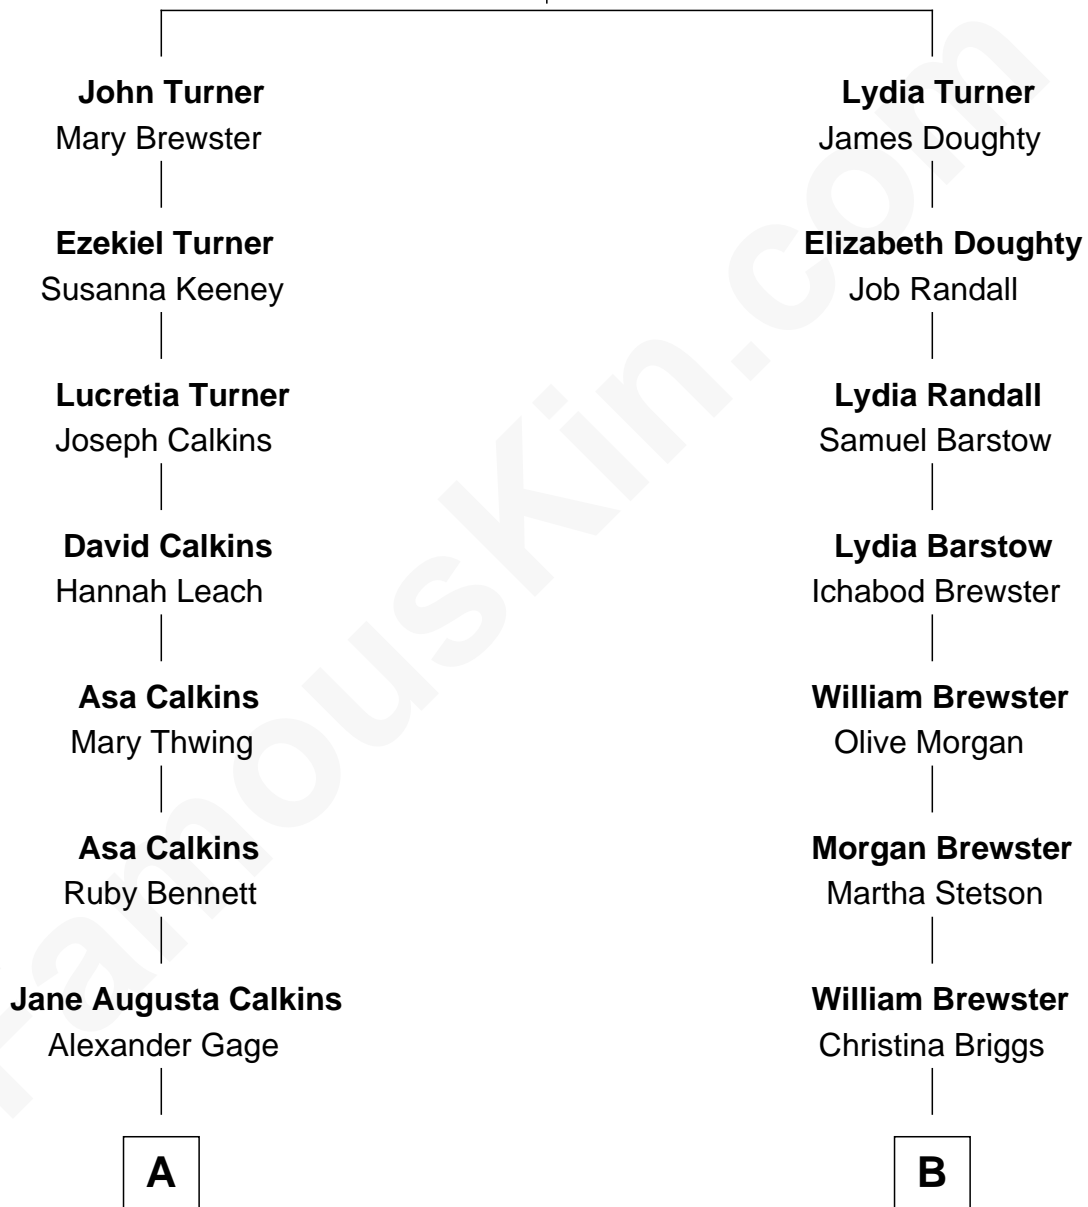

FamousKin.com Relationship Chart of

Richard Hatch

TV and Movie Actor

9th cousin 1 time removed of

Owen Brewster

54th Governor of Maine

Humphrey Turner

Lydia - - - - -

A

Nellie Marie Gage
John Devereux Hatch

Charles Wesley Hatch
Leah Perkins Rogers

John Raymond Hatch
Elizabeth White

Richard Hatch
TV and Movie Actor

B

Abiatha B. Brewster
Clara Warren

William Edmund Brewster
Carrie S. Bridges

Owen Brewster
54th Governor of Maine

FamousKin.com