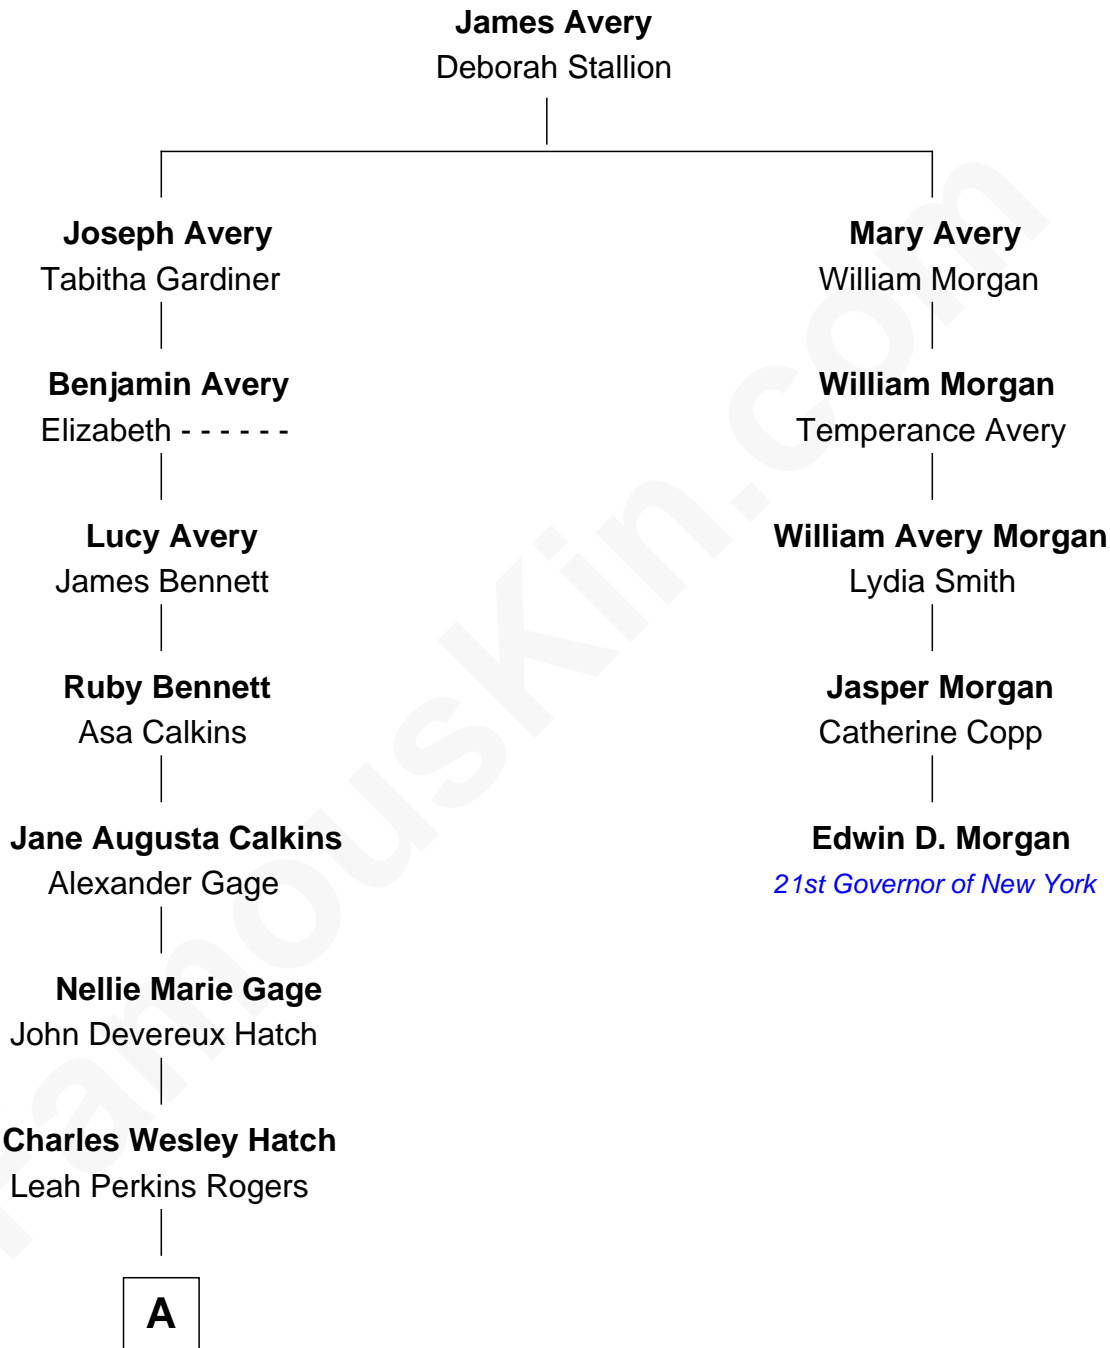

# FamousKin.com Relationship Chart of

**Richard Hatch**

*TV and Movie Actor*

4th cousin 4 times removed of

**Edwin D. Morgan**

*21st Governor of New York*

**A**

John Raymond Hatch

Elizabeth White

**Richard Hatch**

*TV and Movie Actor*

FamousKin.com