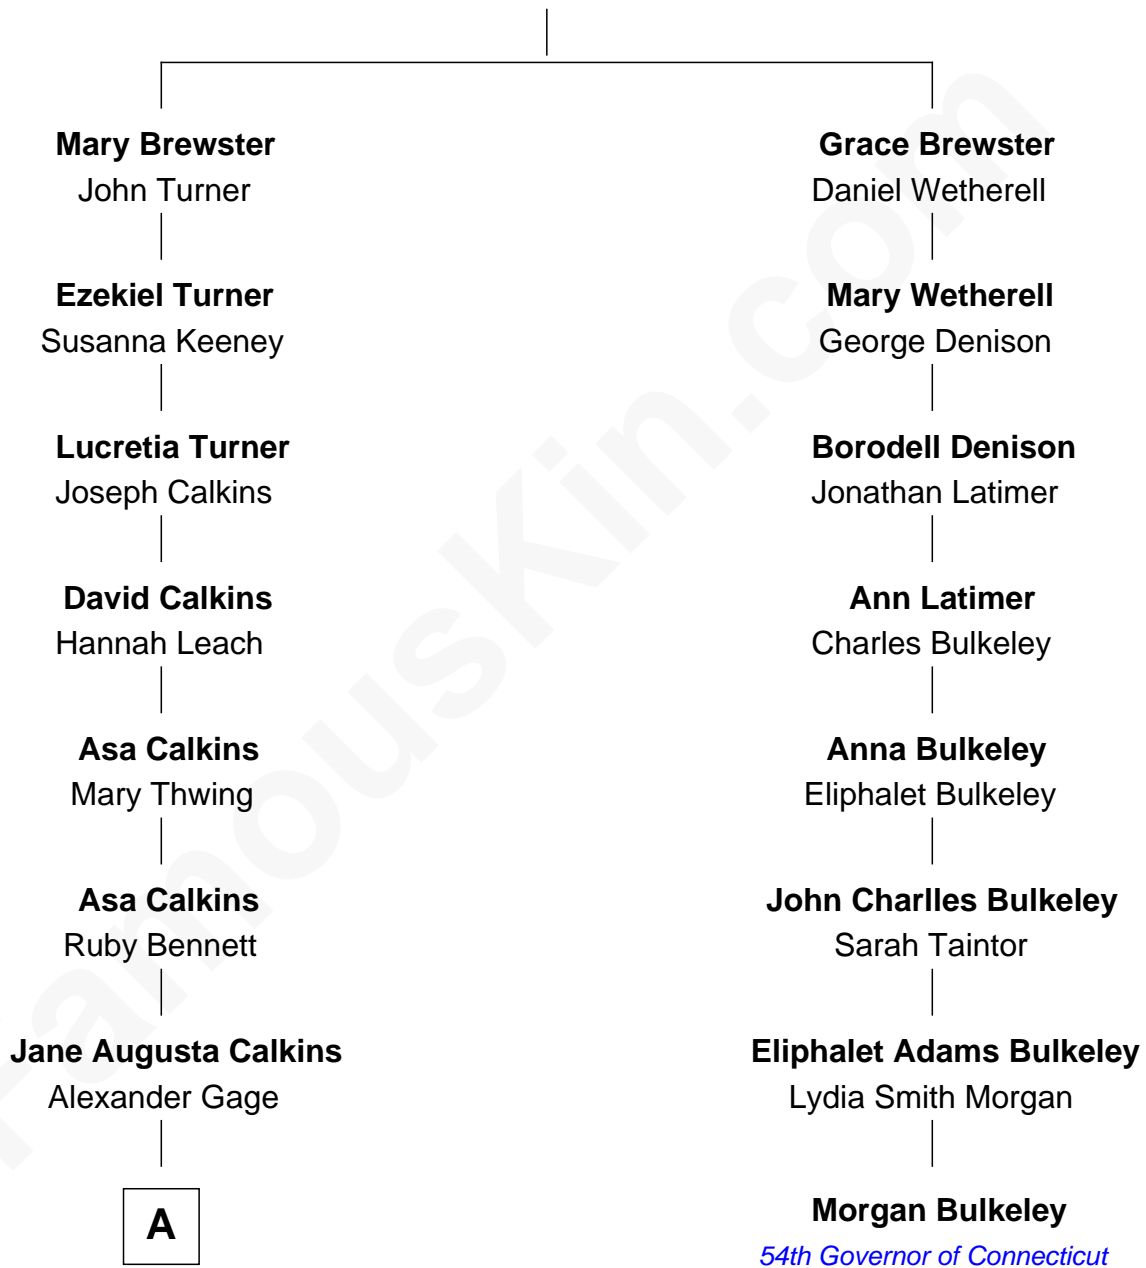

FamousKin.com Relationship Chart of

Richard Hatch

TV and Movie Actor

7th cousin 3 times removed of

Morgan Bulkeley

54th Governor of Connecticut

Jonathan Brewster

Lucretia Oldham

A

—
Nellie Marie Gage
John Devereux Hatch

—
Charles Wesley Hatch
Leah Perkins Rogers

—
John Raymond Hatch
Elizabeth White

—
Richard Hatch
TV and Movie Actor

FamousKin.com