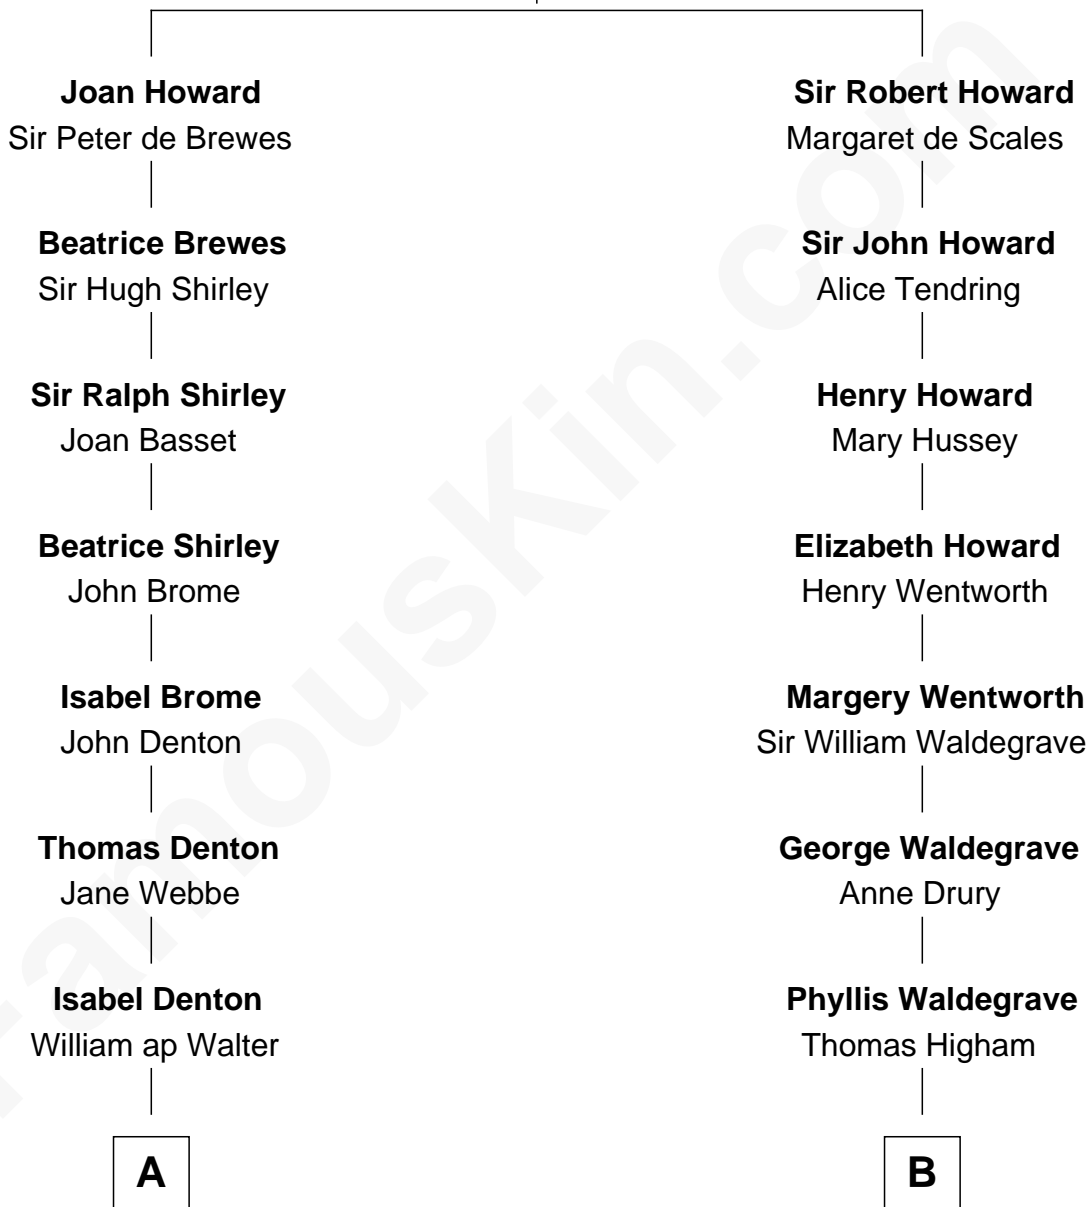

FamousKin.com

Relationship Chart of

Richard Hatch

TV and Movie Actor

10th cousin 11 times removed of

Rev. George Burroughs

Executed for Witchcraft, Salem 1692

Sir John Howard

Alice de Bois

C

—
Jane Judith Noyes

Elijah Parish Rogers

—
Lieutus Moody Rogers

Bertha Adeline Perkins

—
Leah Perkins Rogers

Charles Wesley Hatch