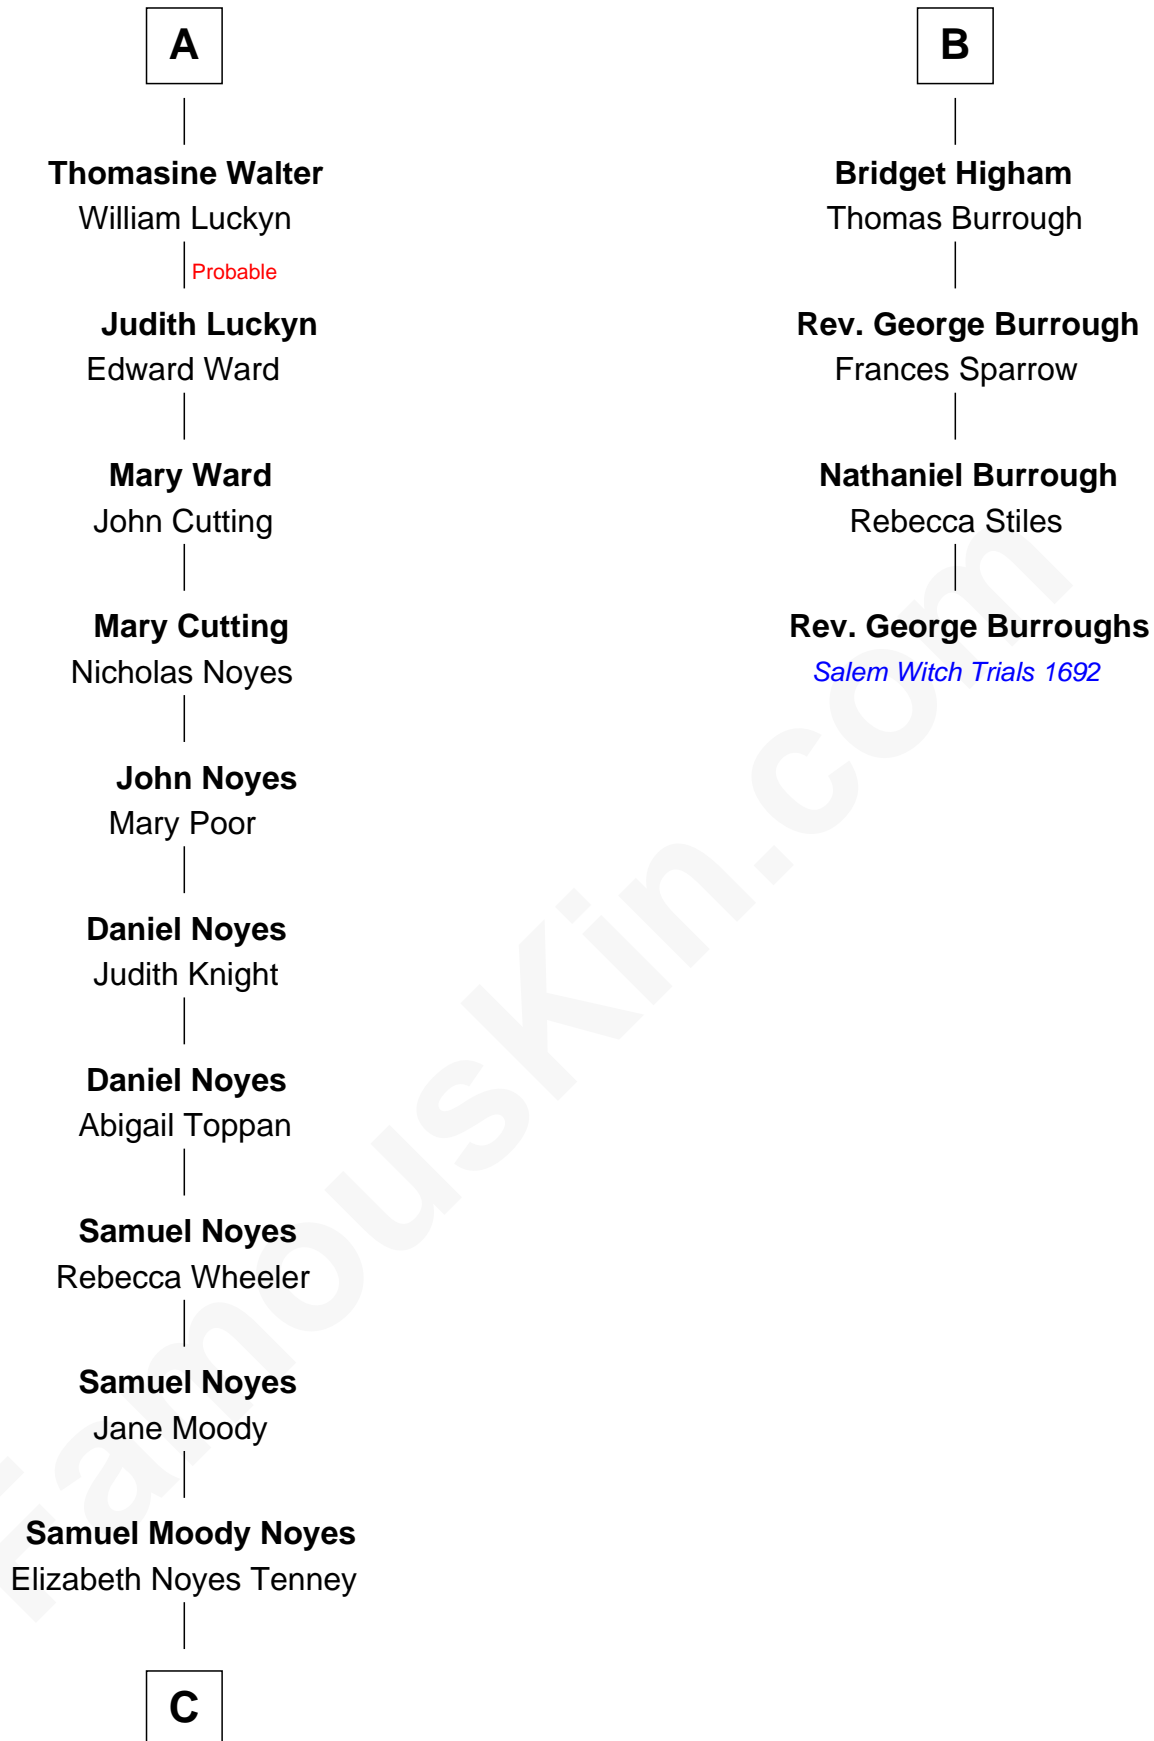

FamousKin.com

Relationship Chart of

Richard Hatch

TV and Movie Actor

10th cousin 11 times removed of

Rev. George Burroughs

Executed for Witchcraft, Salem 1692

Sir John Howard

Alice de Bois

C

—
Jane Judith Noyes

Elijah Parish Rogers

—
Lieutus Moody Rogers

Bertha Adeline Perkins

—
Leah Perkins Rogers

Charles Wesley Hatch