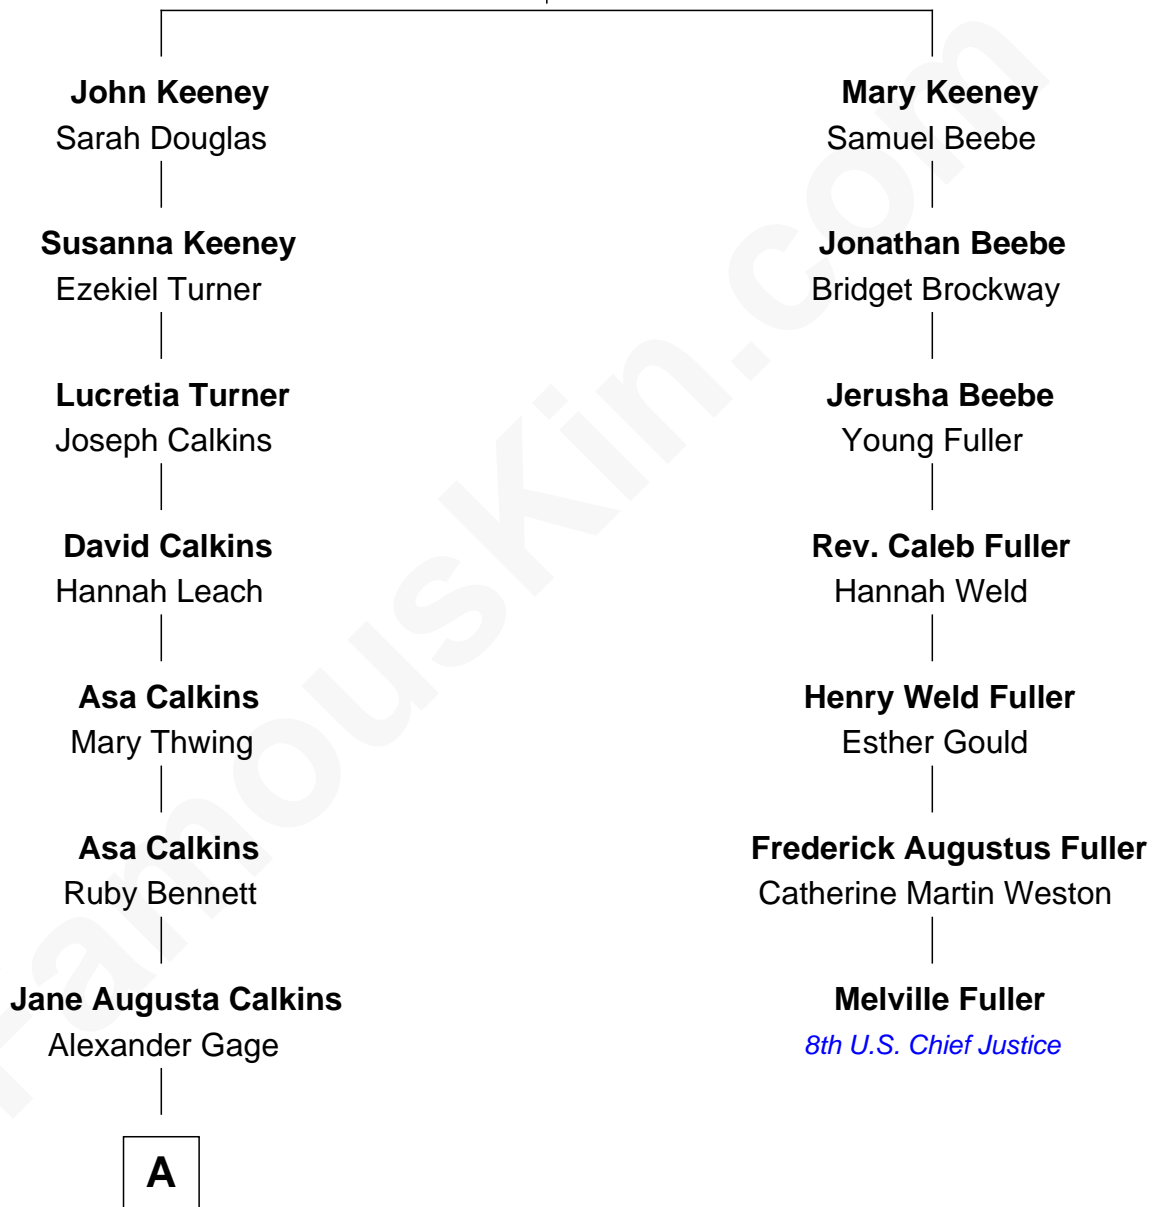

FamousKin.com Relationship Chart of

Richard Hatch

TV and Movie Actor

6th cousin 4 times removed of

Melville Fuller

8th Chief Justice of the U.S. Supreme Court

William Keeney

Agnes - - - - -

A

—
Nellie Marie Gage
John Devereux Hatch

—
Charles Wesley Hatch
Leah Perkins Rogers

—
John Raymond Hatch
Elizabeth White

—
Richard Hatch
TV and Movie Actor

FamousKin.com