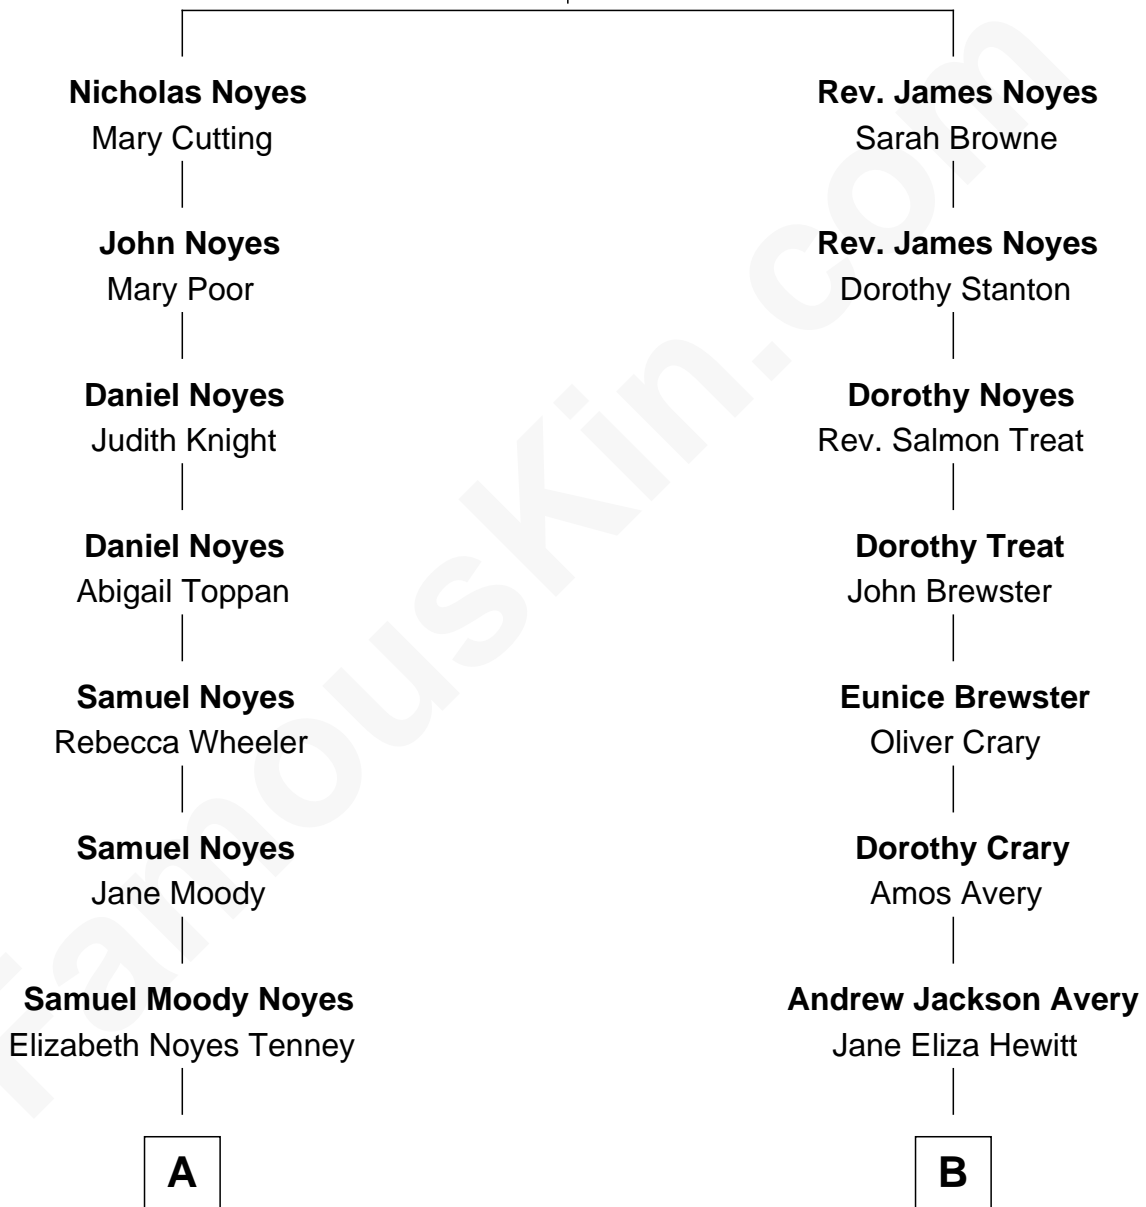

# FamousKin.com Relationship Chart of

**Richard Hatch**

*TV and Movie Actor*

8th cousin 3 times removed of

**Ray Stanton Avery**

*Founder, Avery Dennison Corp.*

**Rev. William Noyes**

Ann Parker

**A**

**Jane Judith Noyes**  
Elijah Parish Rogers

**Lieutus Moody Rogers**  
Bertha Adeline Perkins

**Leah Perkins Rogers**  
Charles Wesley Hatch

**John Raymond Hatch**  
Elizabeth White

**Richard Hatch**  
*TV and Movie Actor*

**B**

**Oliver Perry Avery**  
Emma Miller Dickinson

**Ray Stanton Avery**  
*Founder, Avery Dennison Corp.*

FamousKin.com