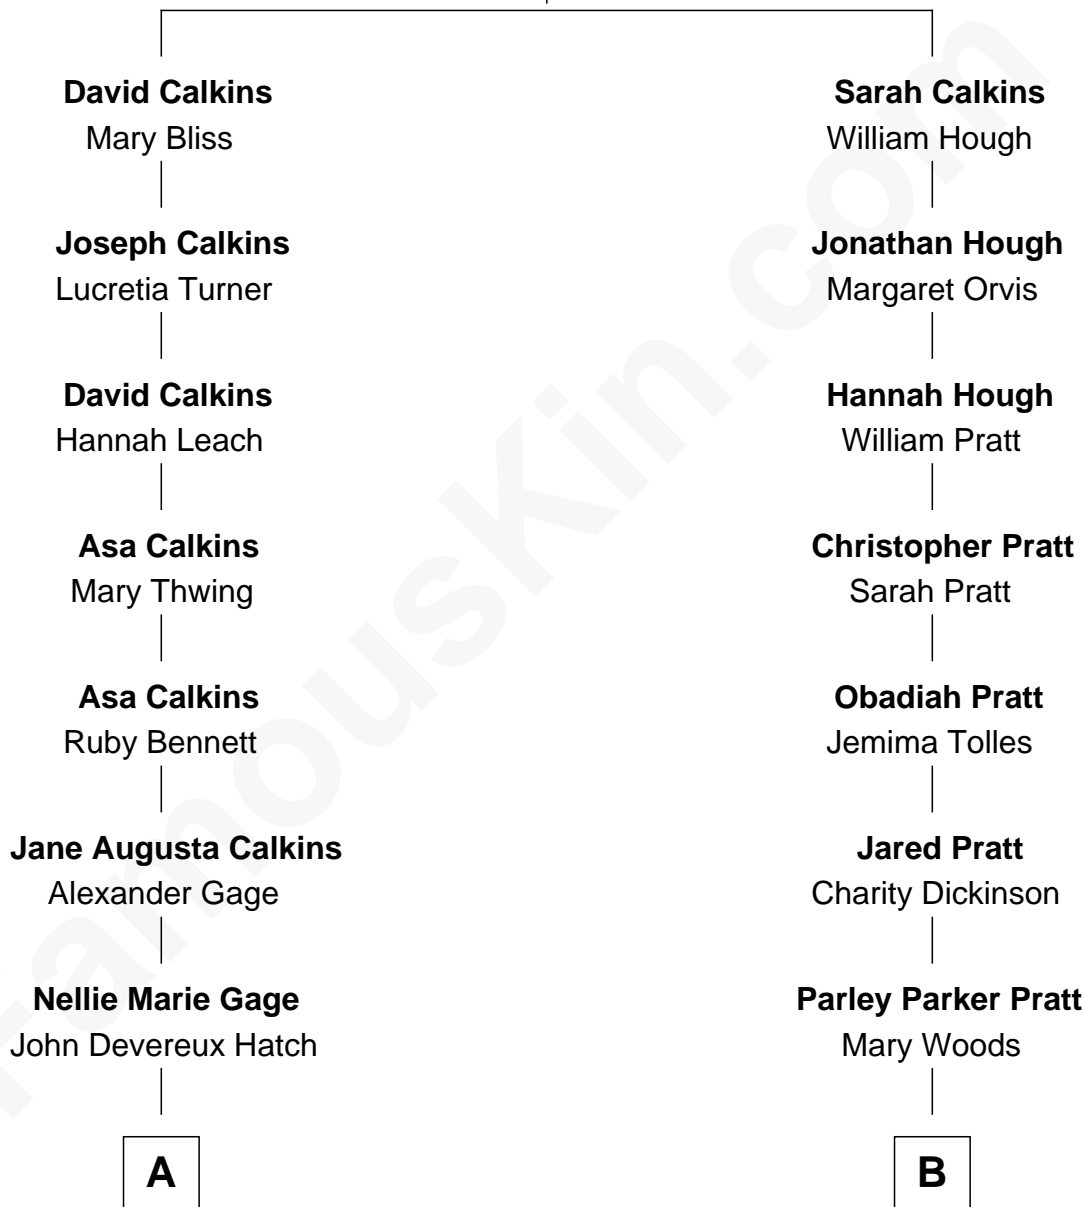

FamousKin.com Relationship Chart of

Richard Hatch

TV and Movie Actor

9th cousin 1 time removed of

Mitt Romney

70th Governor of Massachusetts

Hugh Calkins

Anne - - - - -

A

Charles Wesley Hatch

Leah Perkins Rogers

John Raymond Hatch

Elizabeth White

Richard Hatch

TV and Movie Actor

B

Helaman Pratt

Anna Johanna Dorothy Wilcken

Anna Amelia Pratt

Gaskell Samuel Romney

George Wilcken Romney

Lenore Emily LaFount

Mitt Romney

70th Governor of Massachusetts