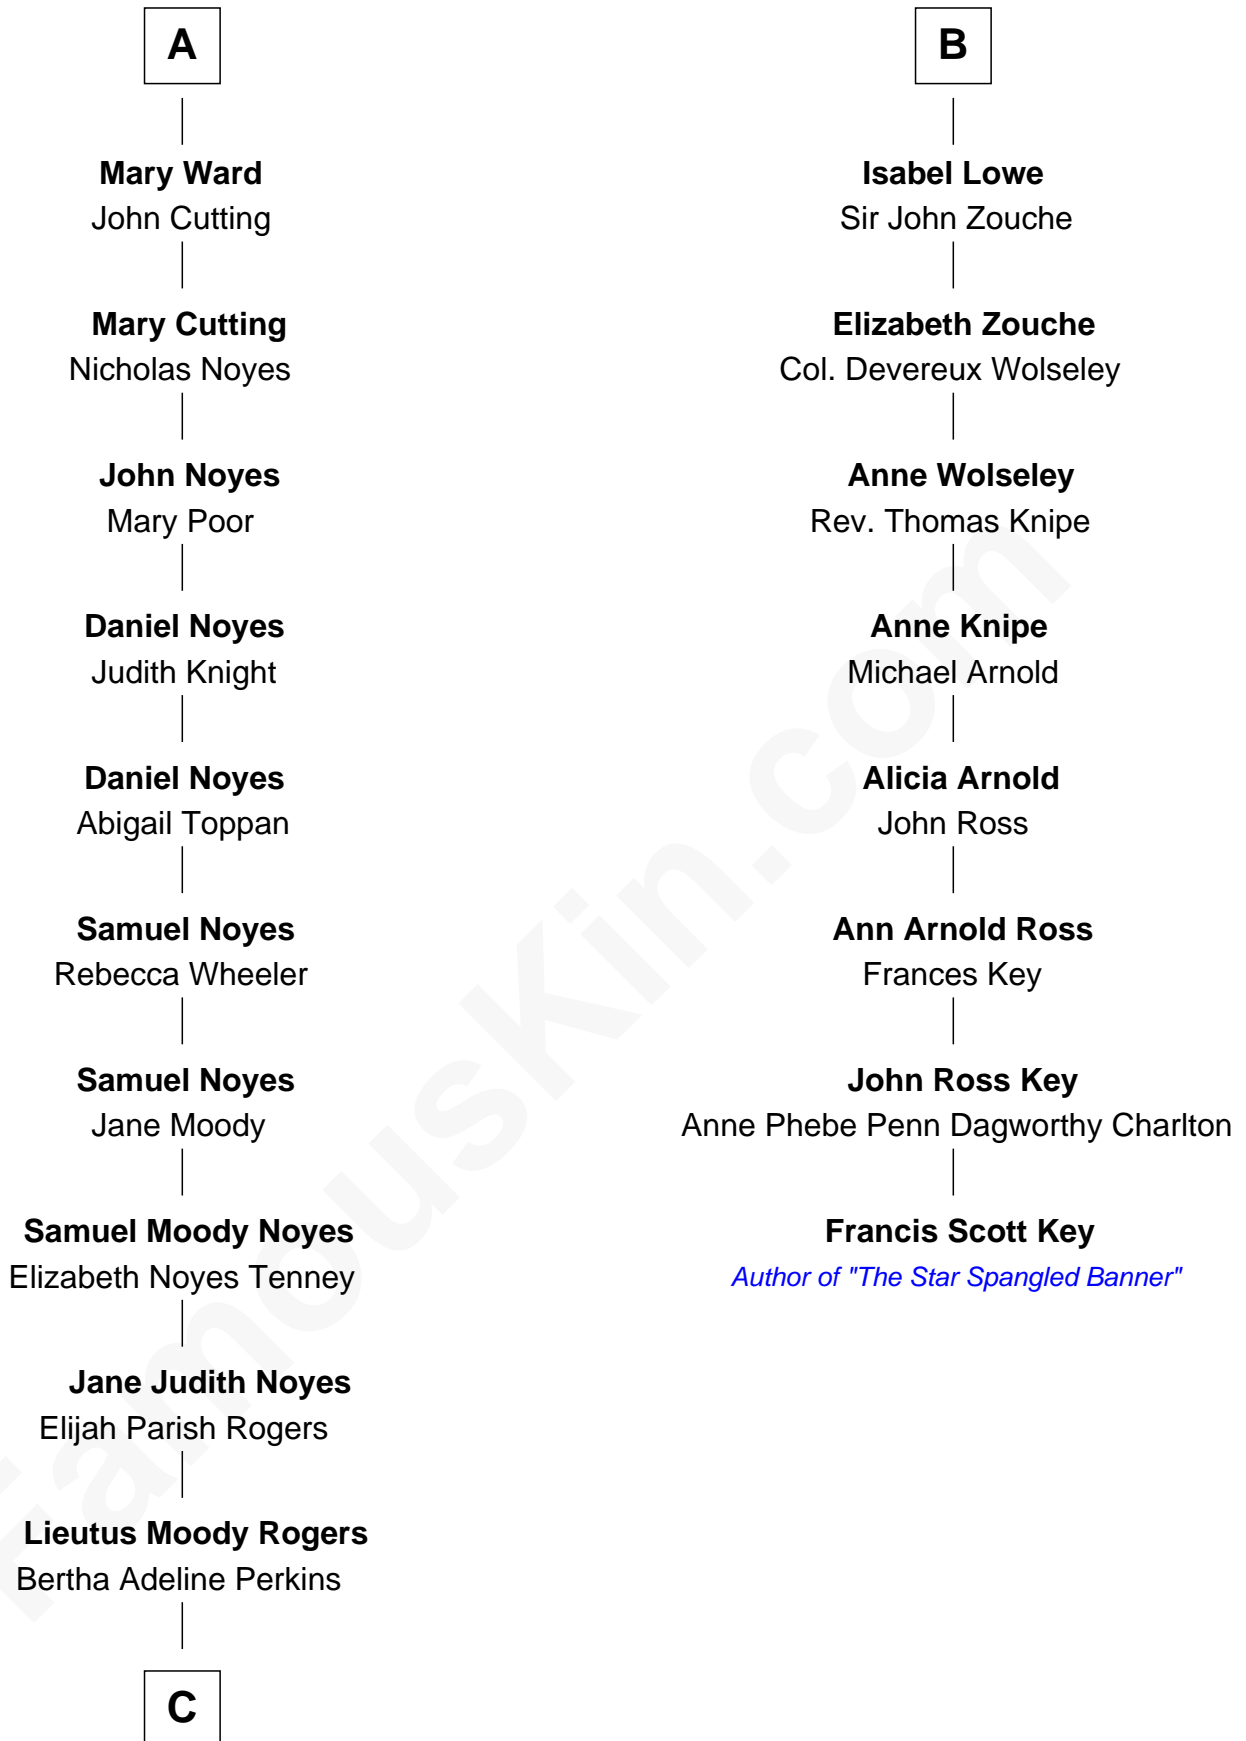

FamousKin.com

Relationship Chart of

Richard Hatch

TV and Movie Actor

14th cousin 5 times removed of

Francis Scott Key

Author of "The Star Spangled Banner"

C

—
Leah Perkins Rogers
Charles Wesley Hatch

—
John Raymond Hatch
Elizabeth White

—
Richard Hatch
TV and Movie Actor

FamousKin.com