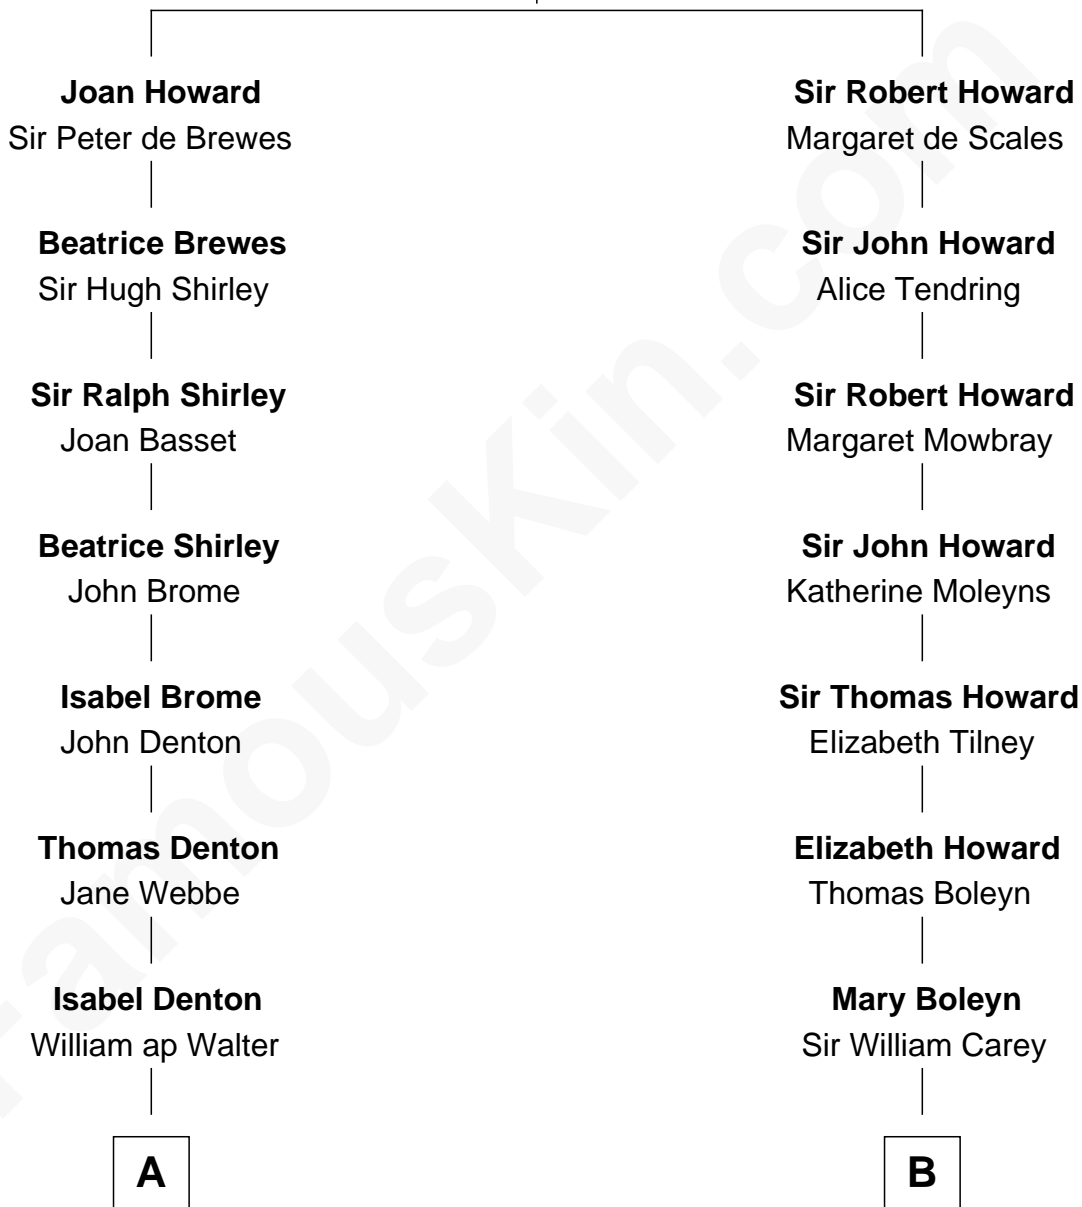

FamousKin.com Relationship Chart of

Richard Hatch

TV and Movie Actor

18th cousin 3 times removed of

John D. Rockefeller

Founder of the Standard Oil Company

Sir John Howard

Alice de Bois