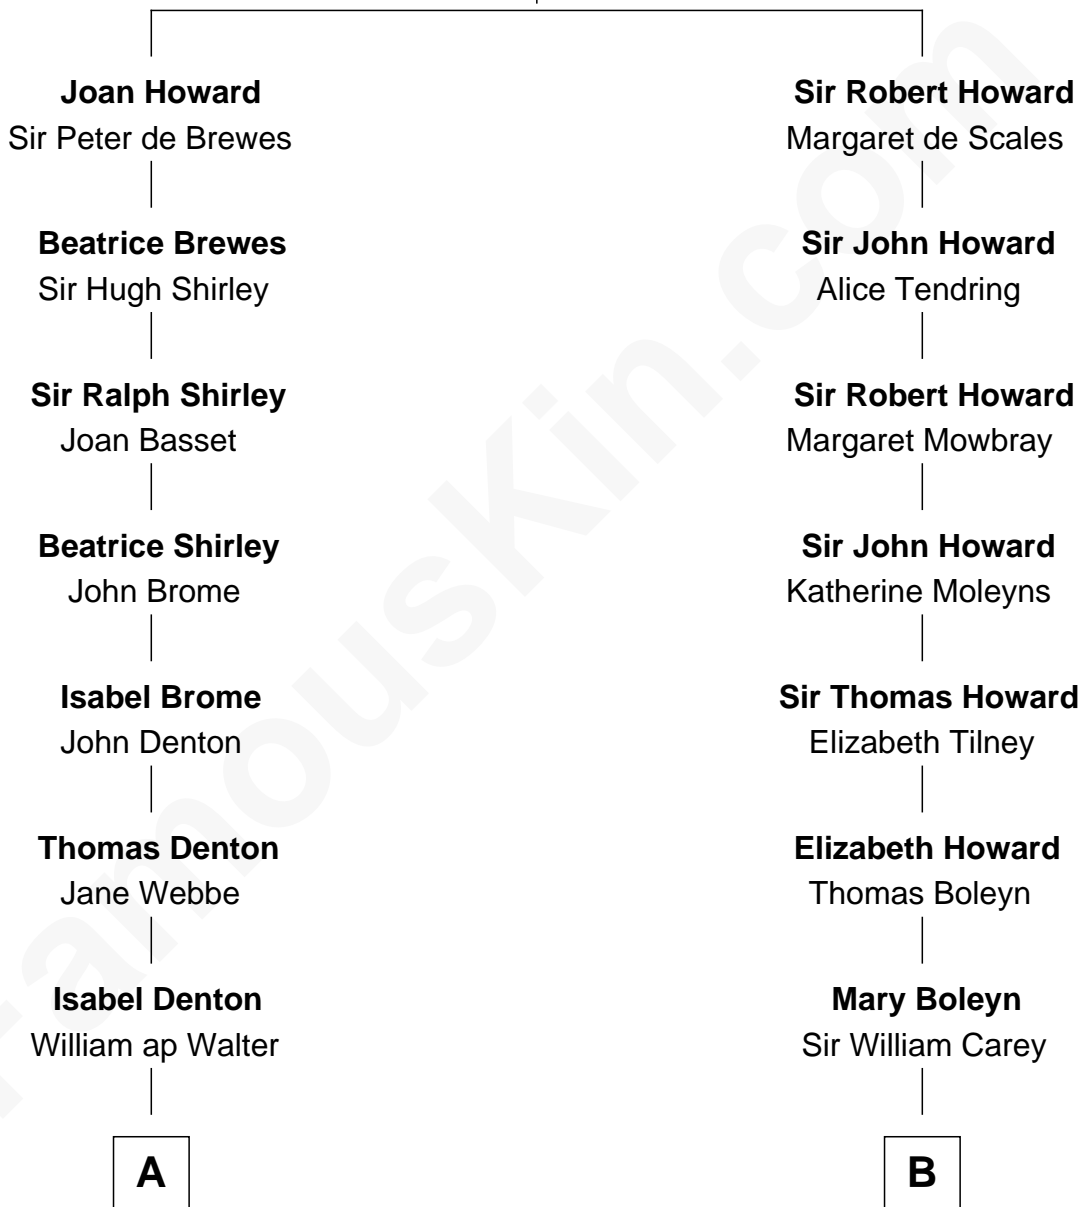

# FamousKin.com Relationship Chart of

**Richard Hatch**

*TV and Movie Actor*

20th cousin 1 time removed of

**Nelson Rockefeller**

*41st U.S. Vice-President*

**Sir John Howard**

Alice de Bois

**C**

**Jane Judith Noyes**  
Elijah Parish Rogers

**Lieutus Moody Rogers**  
Bertha Adeline Perkins

**Leah Perkins Rogers**  
Charles Wesley Hatch

**John Raymond Hatch**  
Elizabeth White

**Richard Hatch**  
*TV and Movie Actor*

**D**

**William Avery Rockefeller**  
Eliza Davison

**John Davison Rockefeller**  
Laura Celestia Spelman

**John Davison Rockefeller**  
Abby Greene Aldrich

**Nelson Rockefeller**  
*41st U.S. Vice-President*