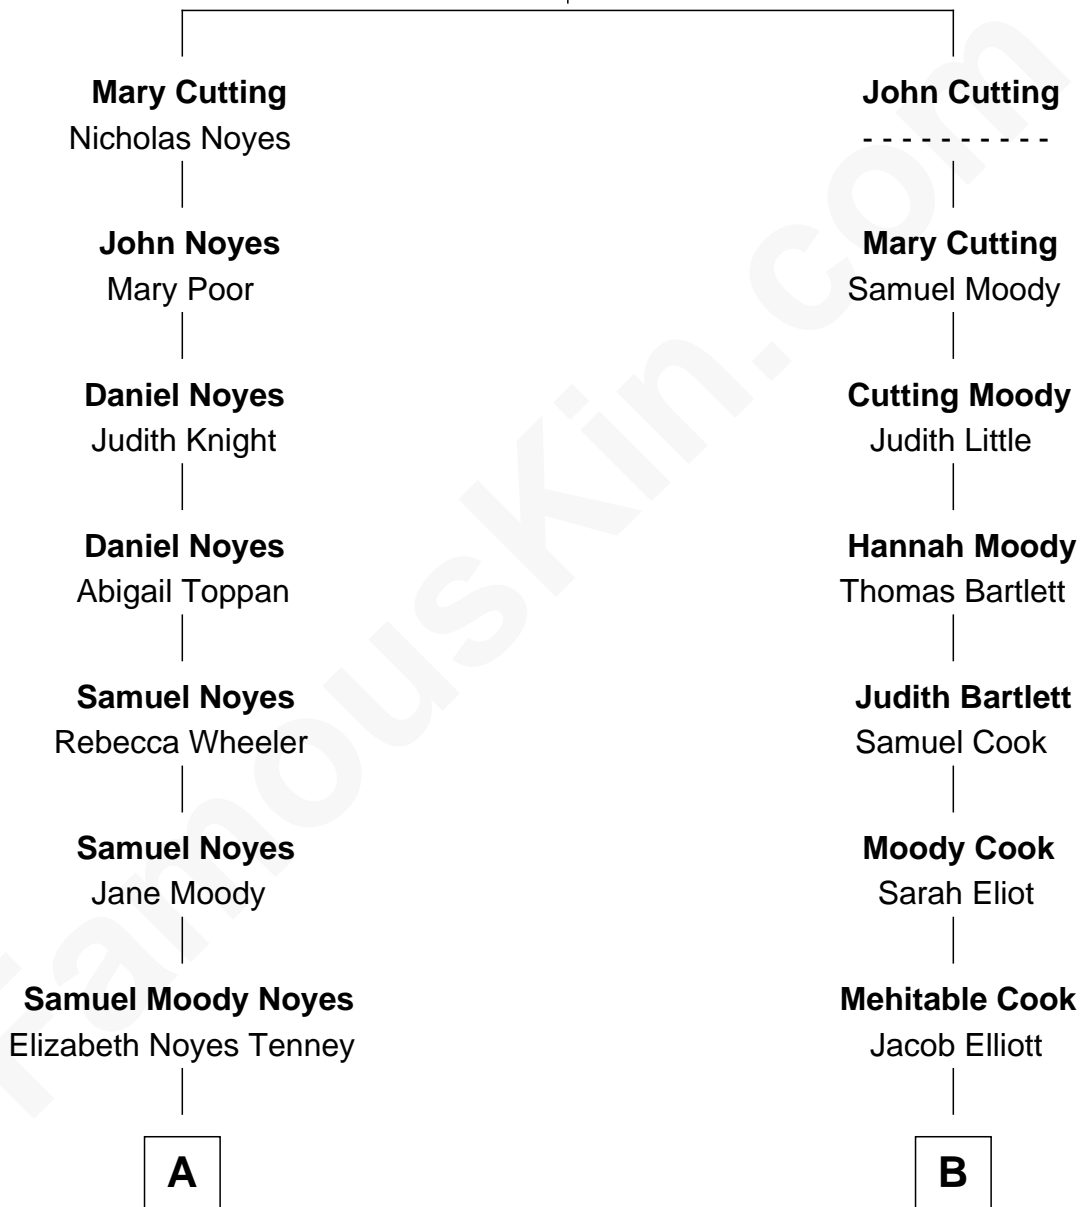

FamousKin.com Relationship Chart of

Richard Hatch

TV and Movie Actor

11th cousin of

Raquel Welch

Movie Actress

John Cutting

Mary Ward

A

Jane Judith Noyes
Elijah Parish Rogers

Lieutus Moody Rogers
Bertha Adeline Perkins

Leah Perkins Rogers
Charles Wesley Hatch

John Raymond Hatch
Elizabeth White

Richard Hatch
TV and Movie Actor

B

Mary Lydia Elliott
Emery Stanford