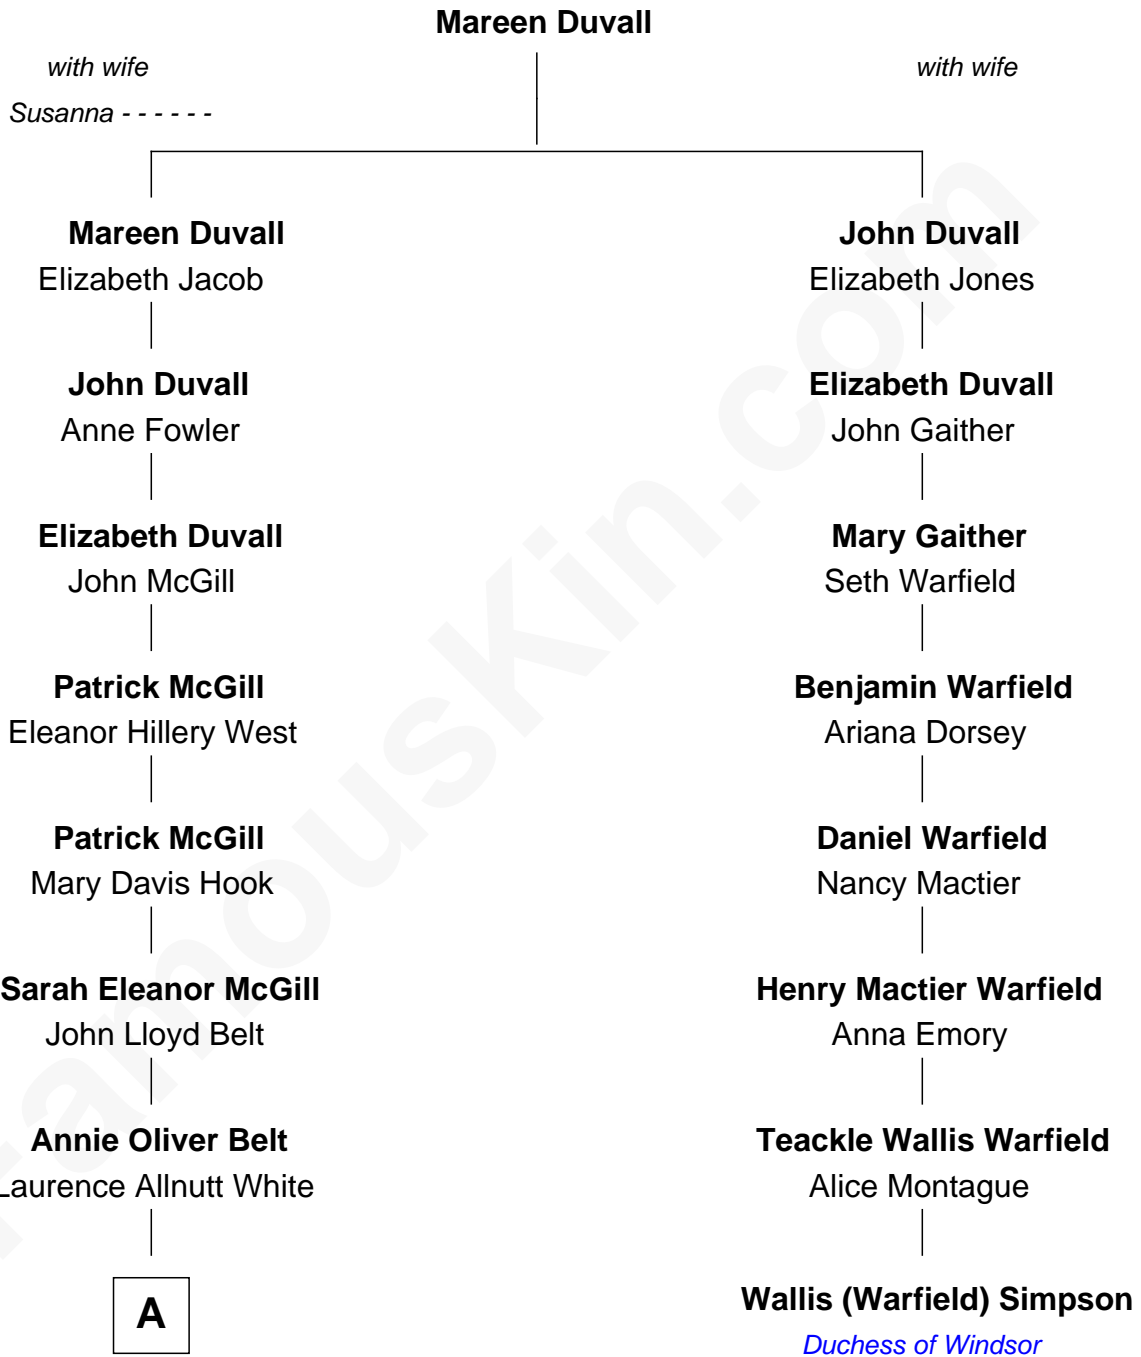

FamousKin.com Relationship Chart of

Richard Hatch

TV and Movie Actor

7th cousin 2 times removed of

Wallis (Warfield) Simpson

Duchess of Windsor, wife of former King Edward VIII

A

—
Oliver Belt White

Lula Beall Gott

—
Elizabeth White

John Raymond Hatch

—
Richard Hatch

TV and Movie Actor

FamousKin.com