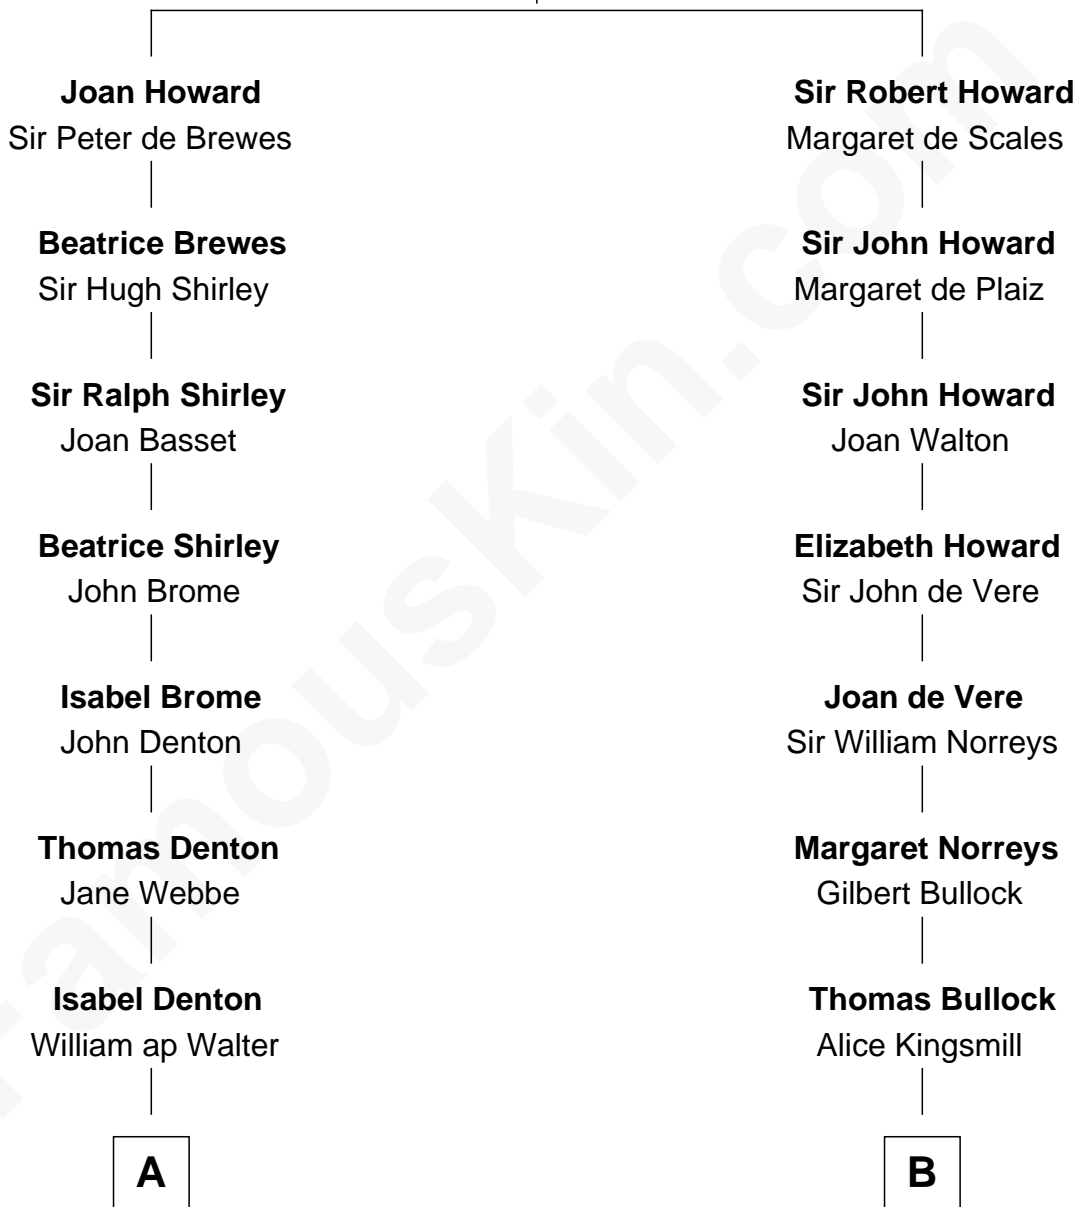

Sir John Howard

Alice de Bois