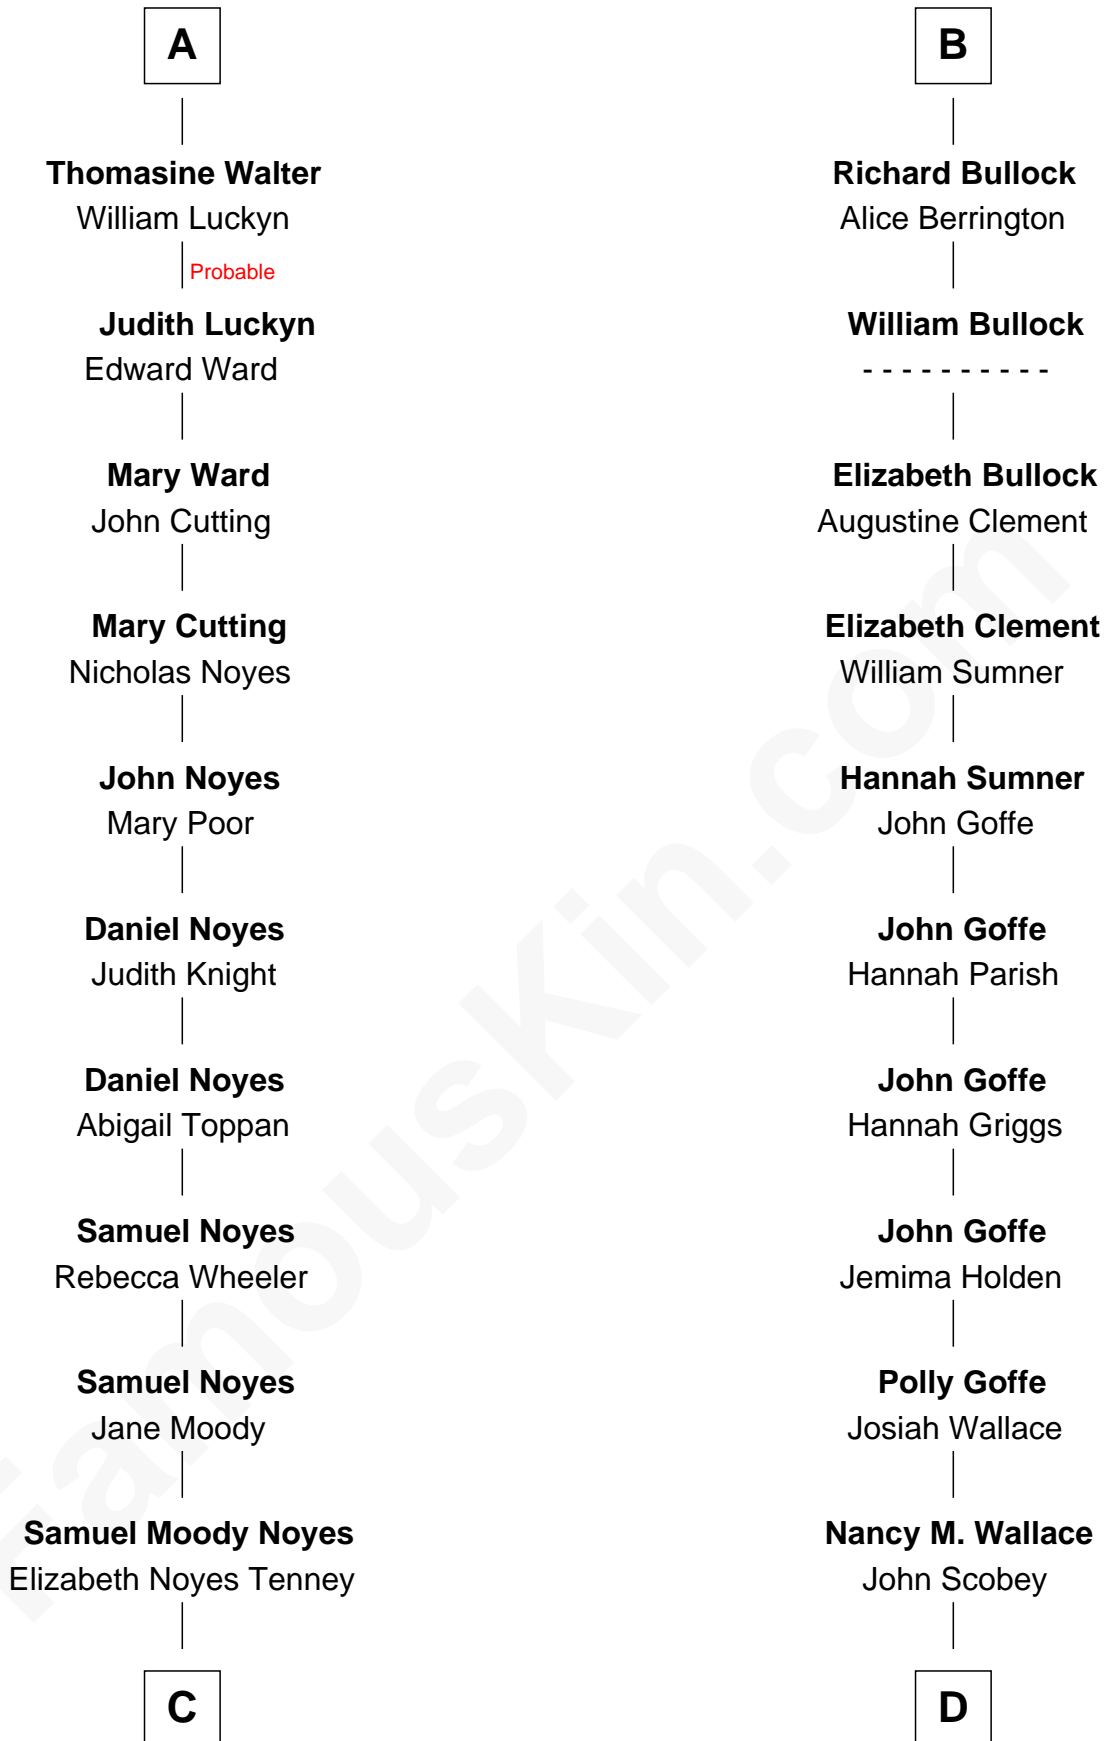

FamousKin.com

Relationship Chart of

Richard Hatch

TV and Movie Actor

19th cousin 2 times removed of

Lou (Henry) Hoover

First Lady of President Herbert Hoover

Sir John Howard

Alice de Bois

C

Jane Judith Noyes
Elijah Parish Rogers

Lieutus Moody Rogers
Bertha Adeline Perkins

Leah Perkins Rogers
Charles Wesley Hatch

John Raymond Hatch
Elizabeth White

Richard Hatch
TV and Movie Actor