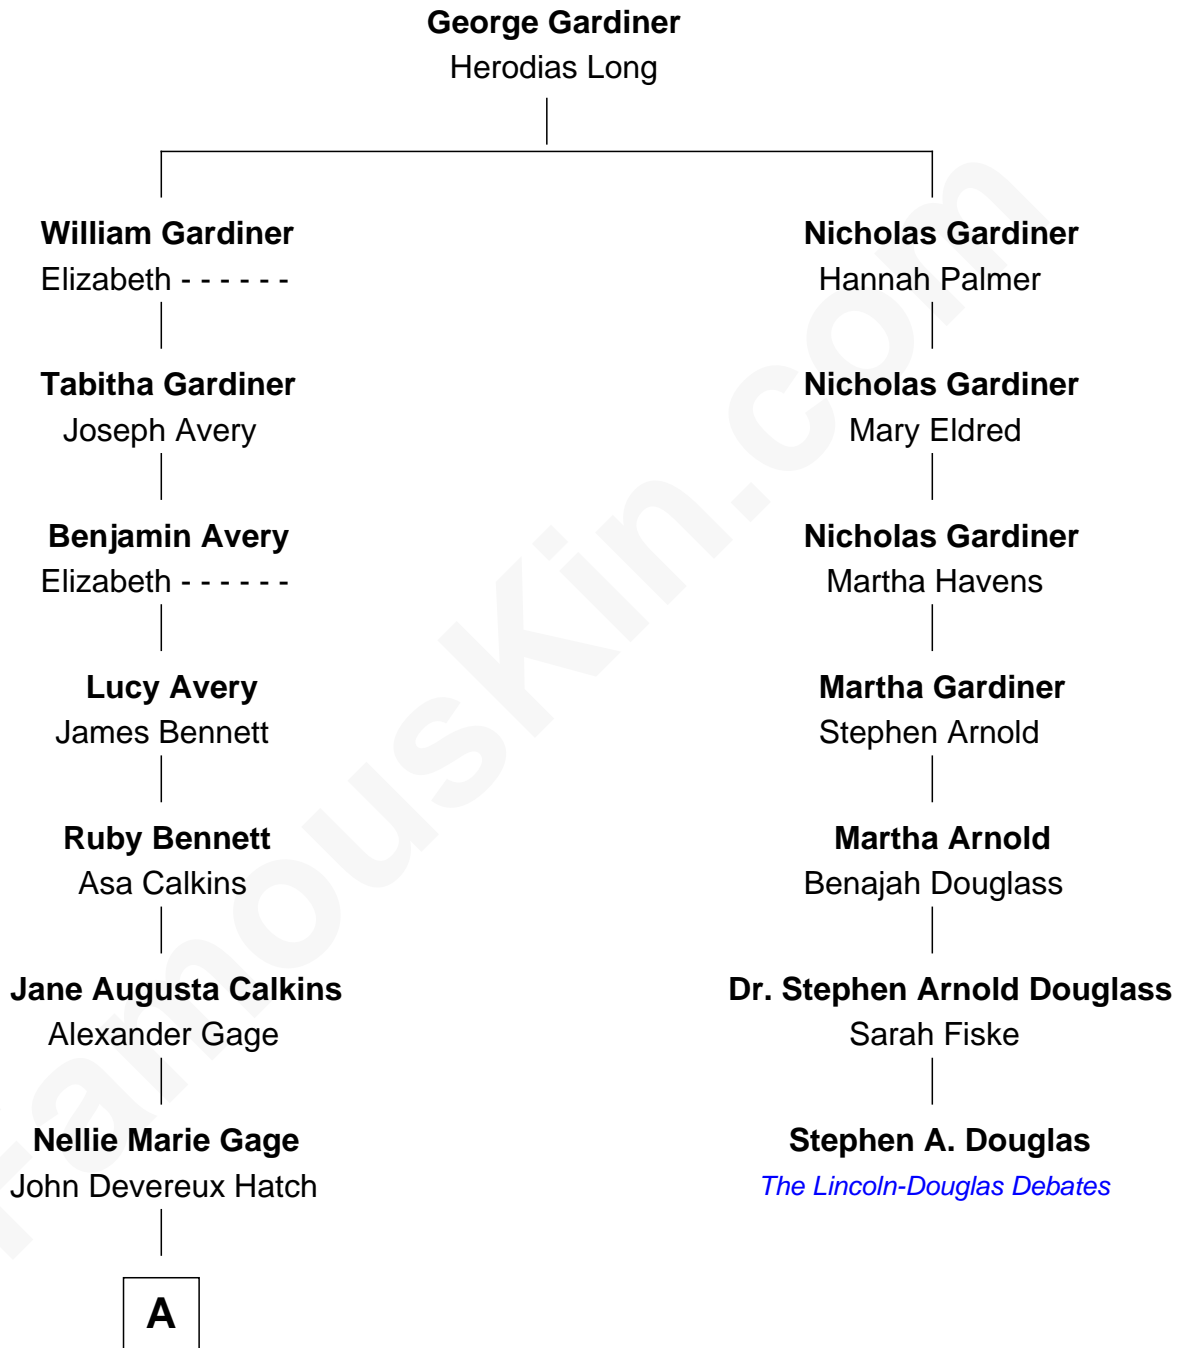

# FamousKin.com Relationship Chart of

**Richard Hatch**

*TV and Movie Actor*

6th cousin 3 times removed of

**Stephen A. Douglas**

*Participated in Lincoln-Douglas Debates*

**A**

—  
**Charles Wesley Hatch**

Leah Perkins Rogers

—  
**John Raymond Hatch**

Elizabeth White

—  
**Richard Hatch**

*TV and Movie Actor*

FamousKin.com