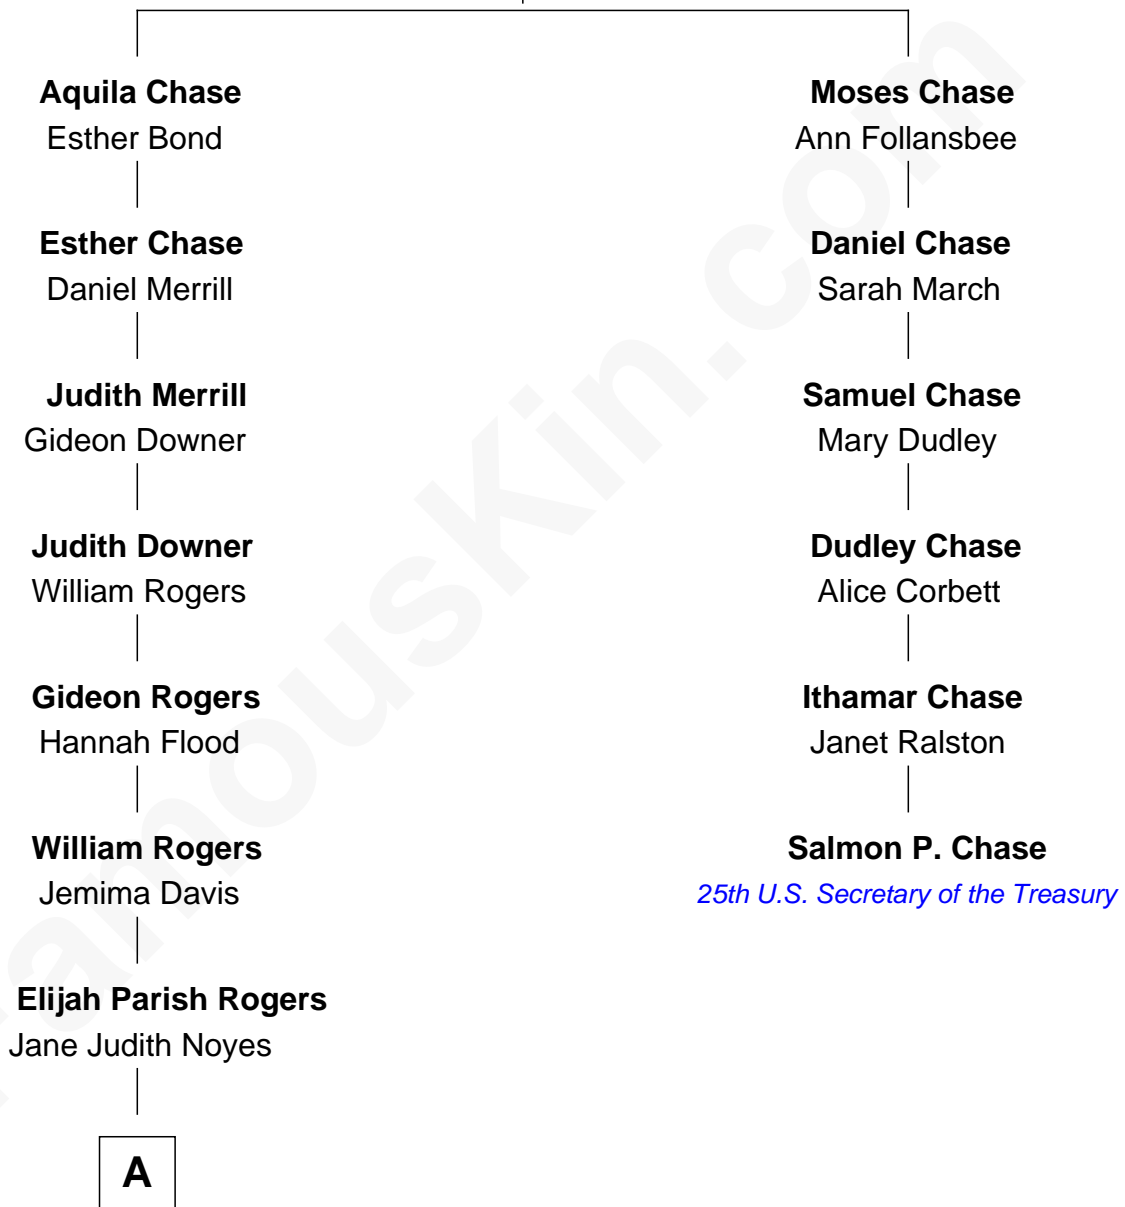

FamousKin.com Relationship Chart of

Richard Hatch

TV and Movie Actor

5th cousin 5 times removed of

Salmon P. Chase

25th U.S. Secretary of the Treasury

Aquila Chase

Ann Wheeler

A

—
Lieutus Moody Rogers

Bertha Adeline Perkins

—
Leah Perkins Rogers

Charles Wesley Hatch

—
John Raymond Hatch

Elizabeth White

—
Richard Hatch