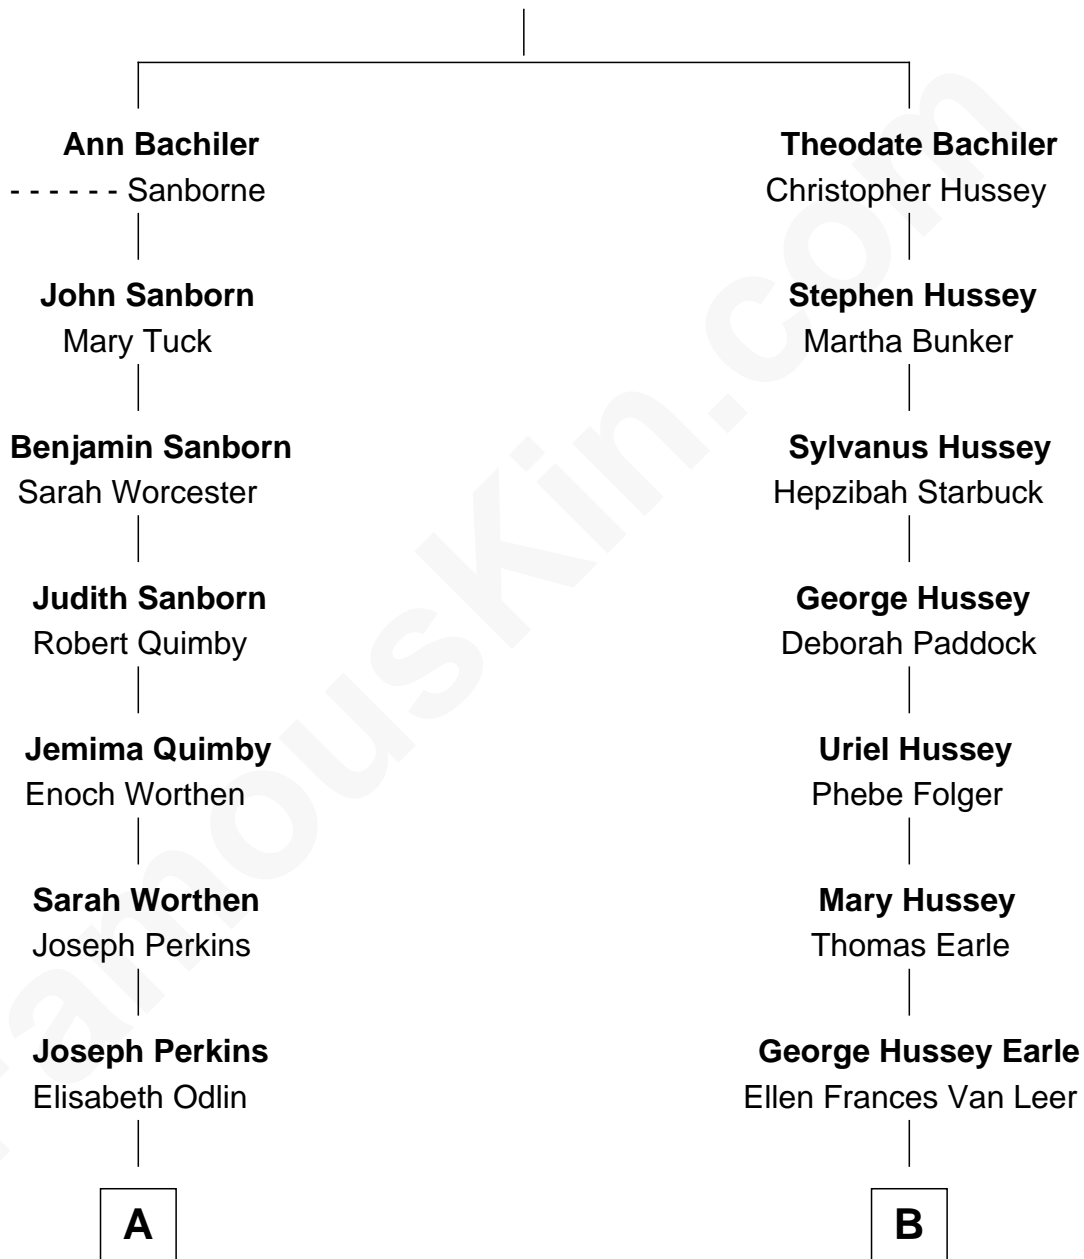

FamousKin.com Relationship Chart of

Richard Hatch

TV and Movie Actor

8th cousin 3 times removed of

George Howard Earle

30th Governor of Pennsylvania

Stephen Bachiler

A

Woodbridge Odlin Perkins

Adaline S. Osgood

Bertha Adeline Perkins

Lieutus Moody Rogers

Leah Perkins Rogers

Charles Wesley Hatch

John Raymond Hatch

Elizabeth White

Richard Hatch

TV and Movie Actor

B

George Howard Earle

Catharine Hansell French

George Howard Earle

30th Governor of Pennsylvania

FamousKin.com