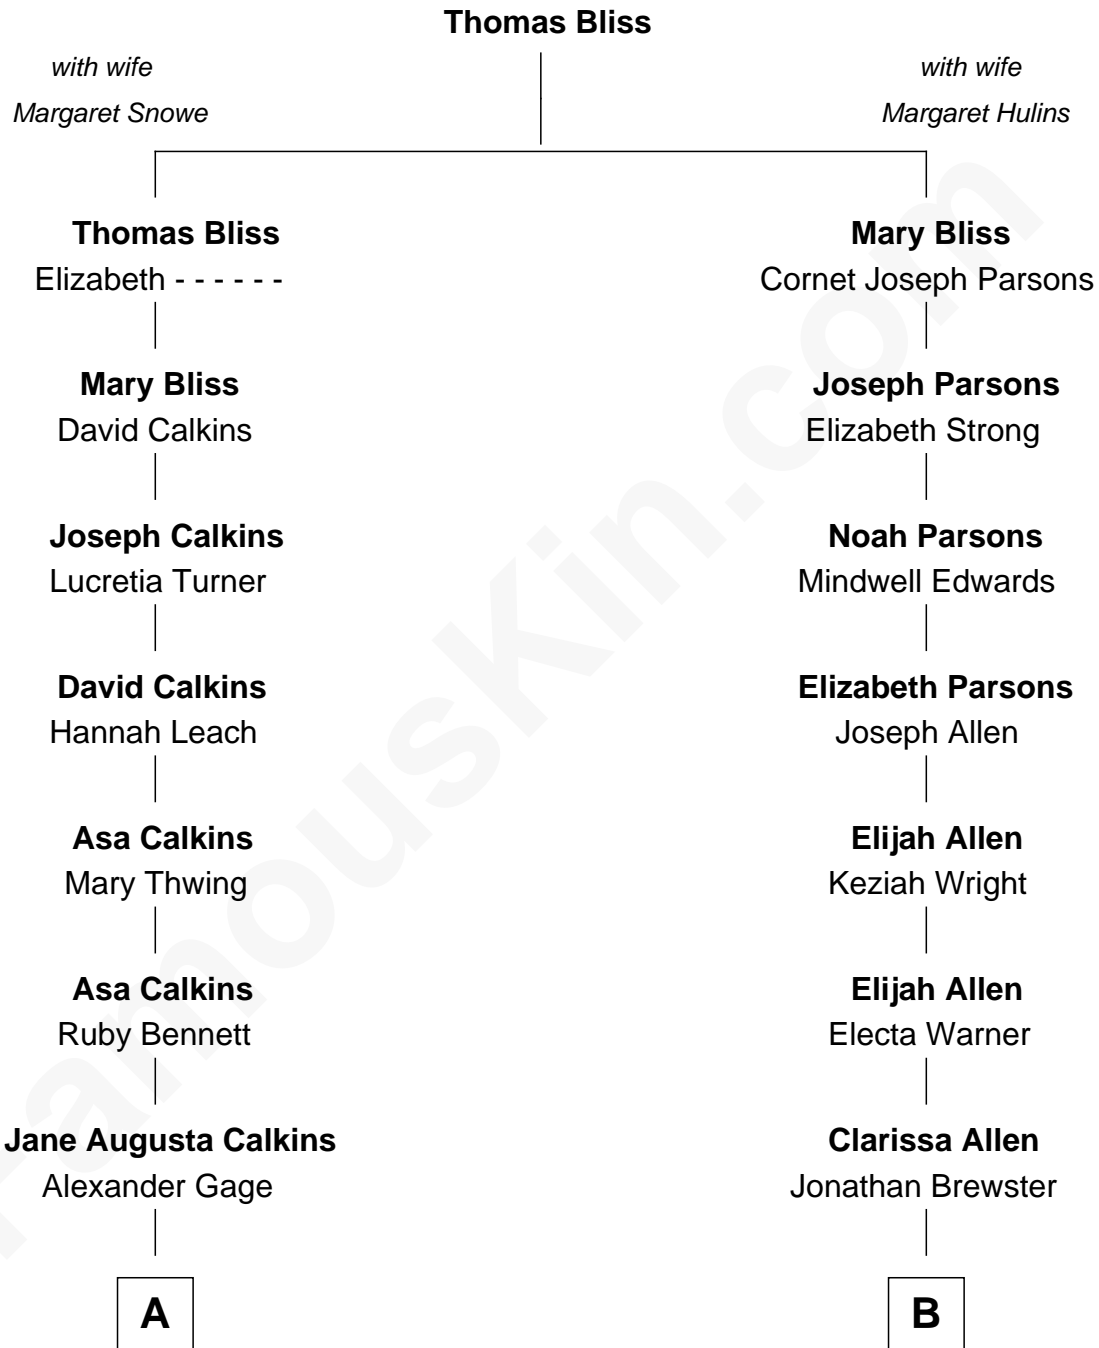

# FamousKin.com Relationship Chart of

**Richard Hatch**

*TV and Movie Actor*

8th cousin 2 times removed of

**Hiram Bingham**

*69th Governor of Connecticut*

**A**

**Nellie Marie Gage**  
John Devereux Hatch

**Charles Wesley Hatch**  
Leah Perkins Rogers

**John Raymond Hatch**  
Elizabeth White

**Richard Hatch**  
*TV and Movie Actor*

**B**

**Minerva Clarissa Brewster**  
Rev. Dr. Hiram Bingham

**Hiram Bingham**  
*69th Governor of Connecticut*