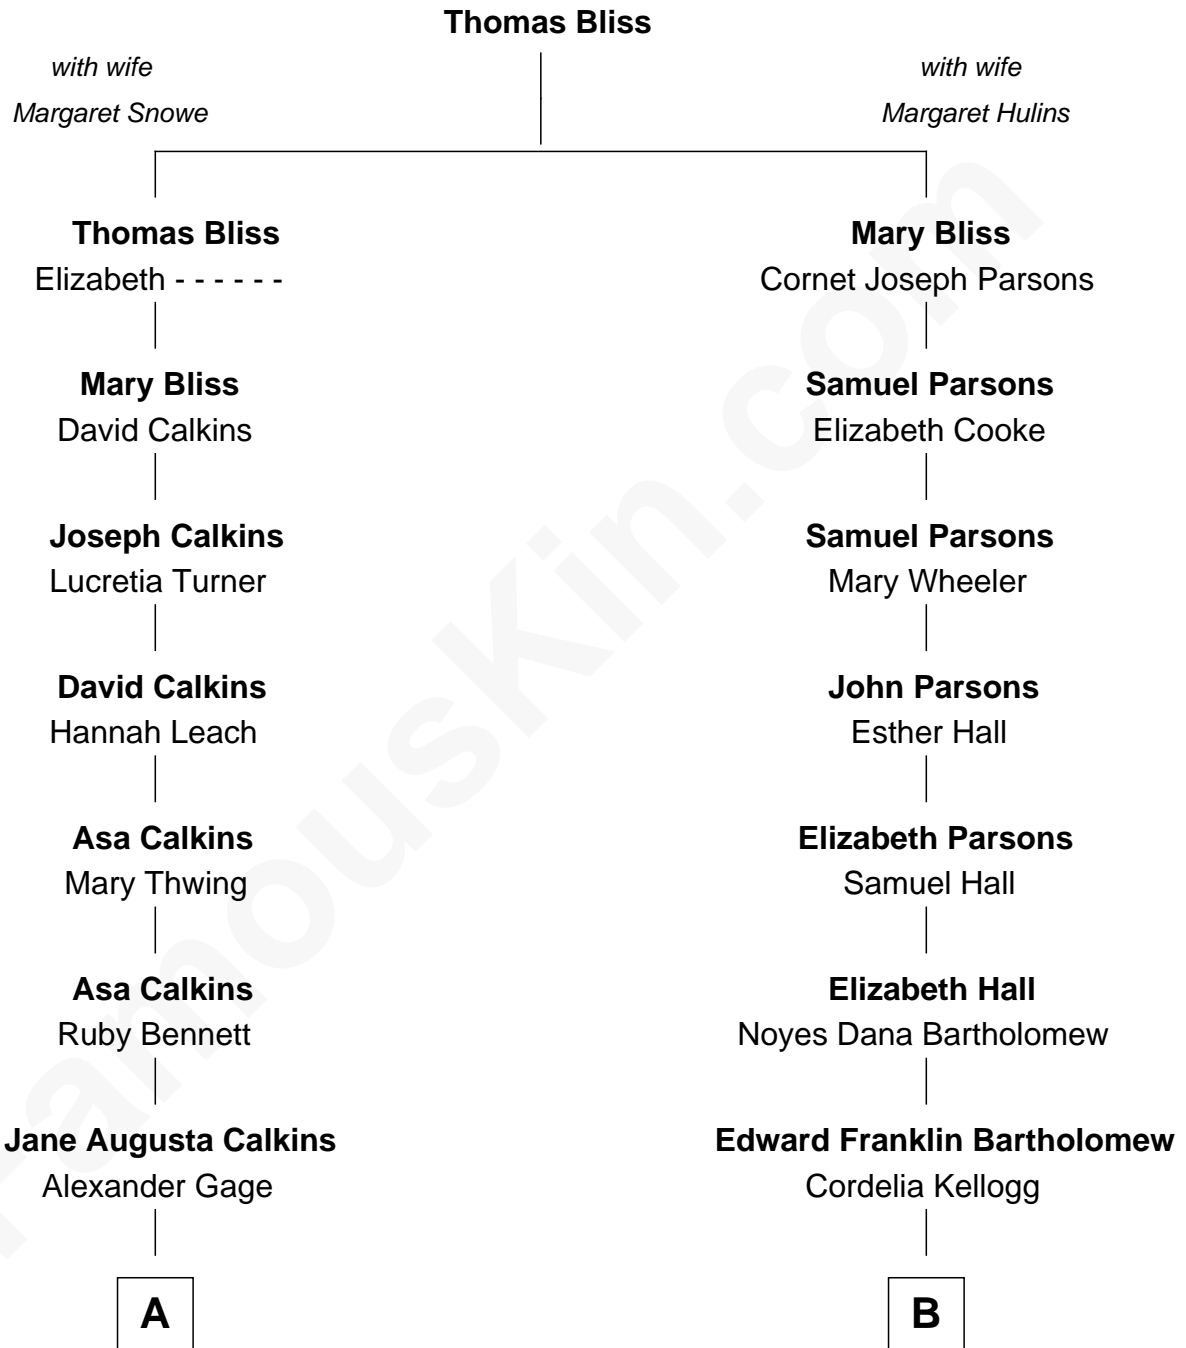

FamousKin.com Relationship Chart of

Richard Hatch

TV and Movie Actor

10th cousin of

Clint Eastwood

TV & Film Actor and Director

A

Nellie Marie Gage
John Devereux Hatch

Charles Wesley Hatch
Leah Perkins Rogers

John Raymond Hatch
Elizabeth White

Richard Hatch
TV and Movie Actor

B

Sophia Aurelia Bartholomew
Charles Claude Runner

Waldo Errol Runner
Virginia May McClanahan

Margaret Ruth Runner
Clinton Eastwood