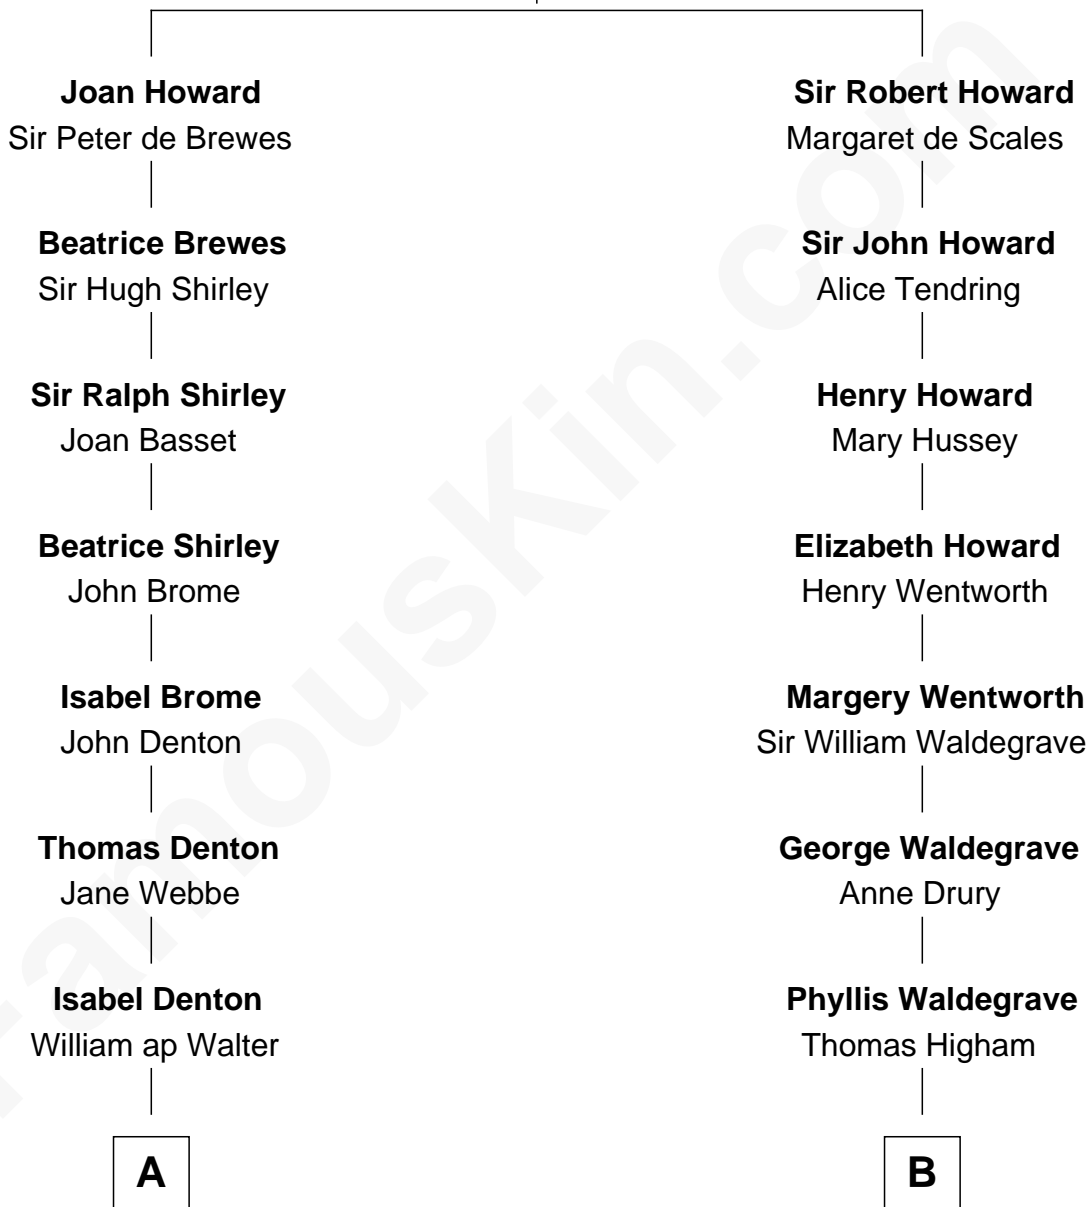

FamousKin.com

Relationship Chart of

Richard Hatch

TV and Movie Actor

19th cousin 2 times removed of

Bob Moore

Co-Founder, Bob's Red Mill

Sir John Howard

Alice de Bois

C

Jane Judith Noyes
Elijah Parish Rogers

Lieutus Moody Rogers
Bertha Adeline Perkins

Leah Perkins Rogers
Charles Wesley Hatch

John Raymond Hatch
Elizabeth White

Richard Hatch
TV and Movie Actor

D

Clinton Morris Learnard
Gertrude Maud Yost

Doris Dell Learnard
Kenneth Earl Moore

Bob Moore

Co-Founder, Bob's Red Mill