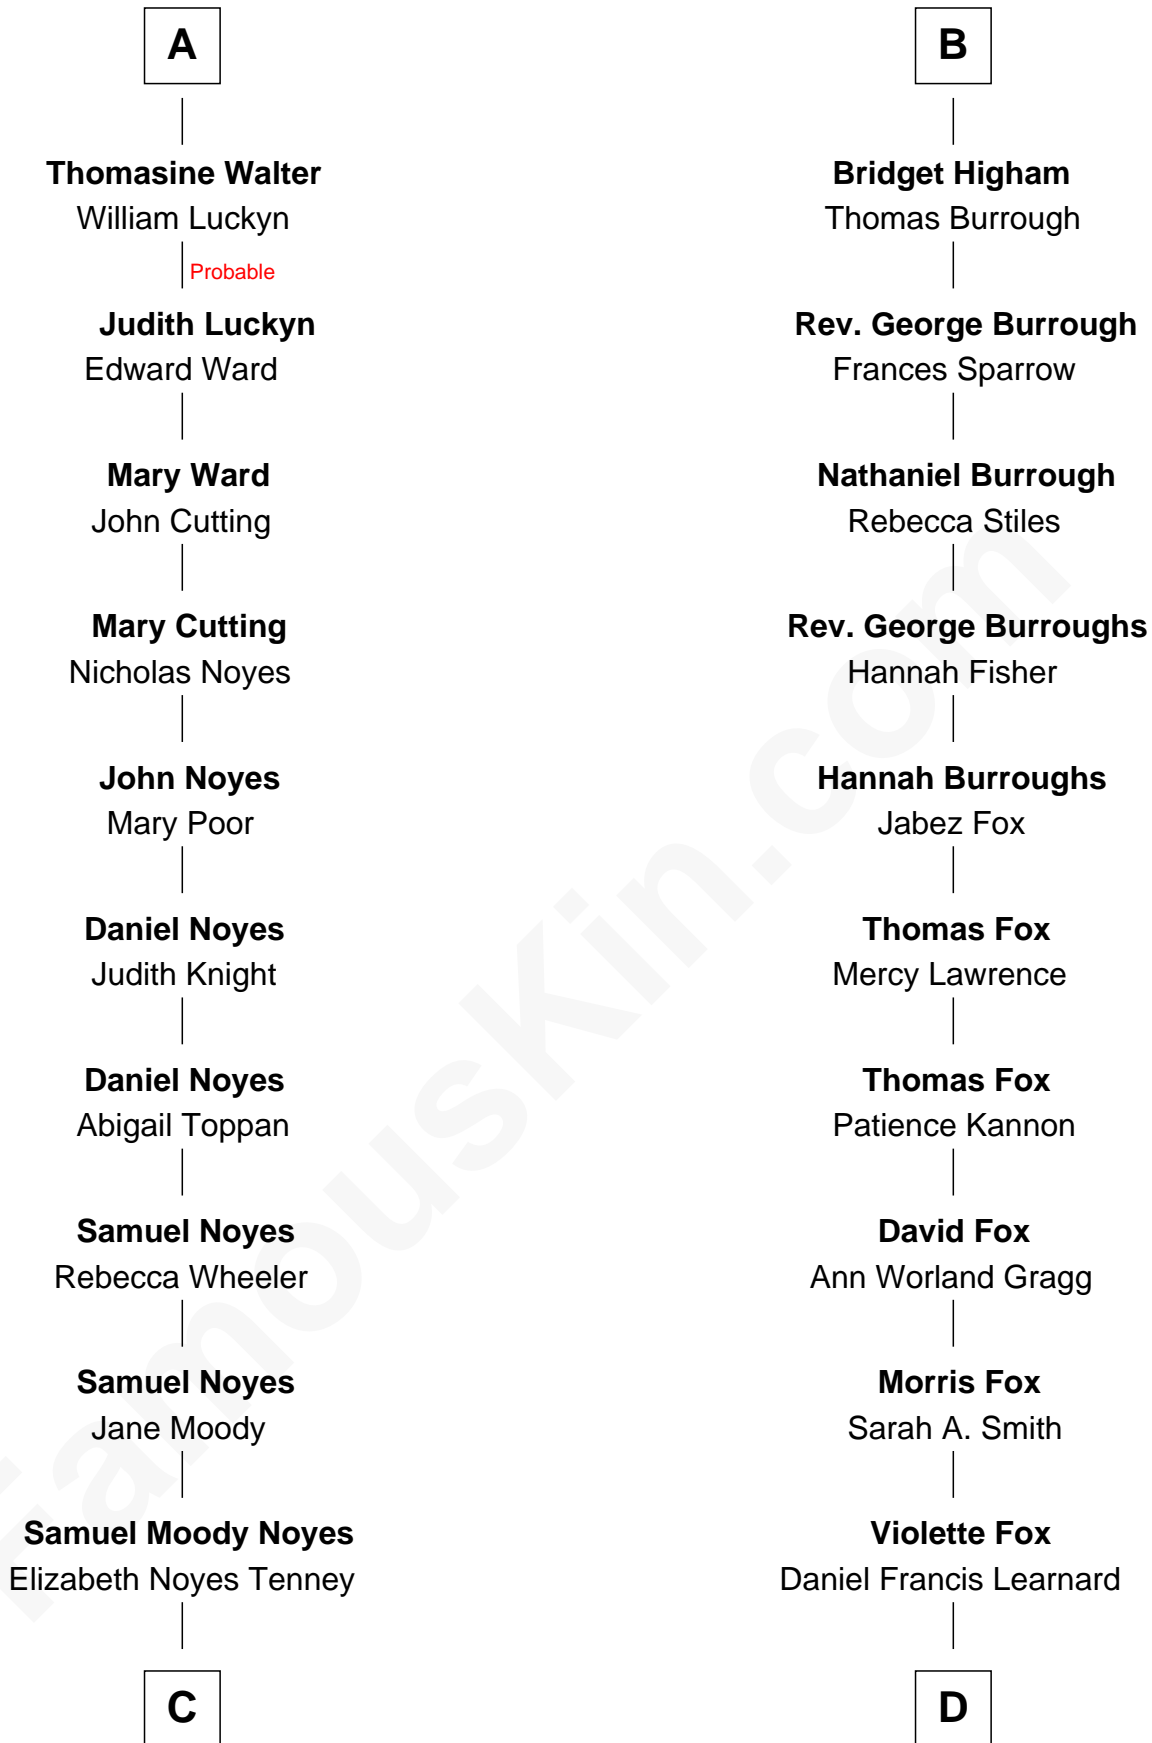

FamousKin.com

Relationship Chart of

Richard Hatch

TV and Movie Actor

19th cousin 2 times removed of

Bob Moore

Co-Founder, Bob's Red Mill

Sir John Howard

Alice de Bois

C

Jane Judith Noyes
Elijah Parish Rogers

Lieutus Moody Rogers
Bertha Adeline Perkins

Leah Perkins Rogers
Charles Wesley Hatch

John Raymond Hatch
Elizabeth White

Richard Hatch
TV and Movie Actor

D

Clinton Morris Learnard
Gertrude Maud Yost

Doris Dell Learnard
Kenneth Earl Moore

Bob Moore

Co-Founder, Bob's Red Mill