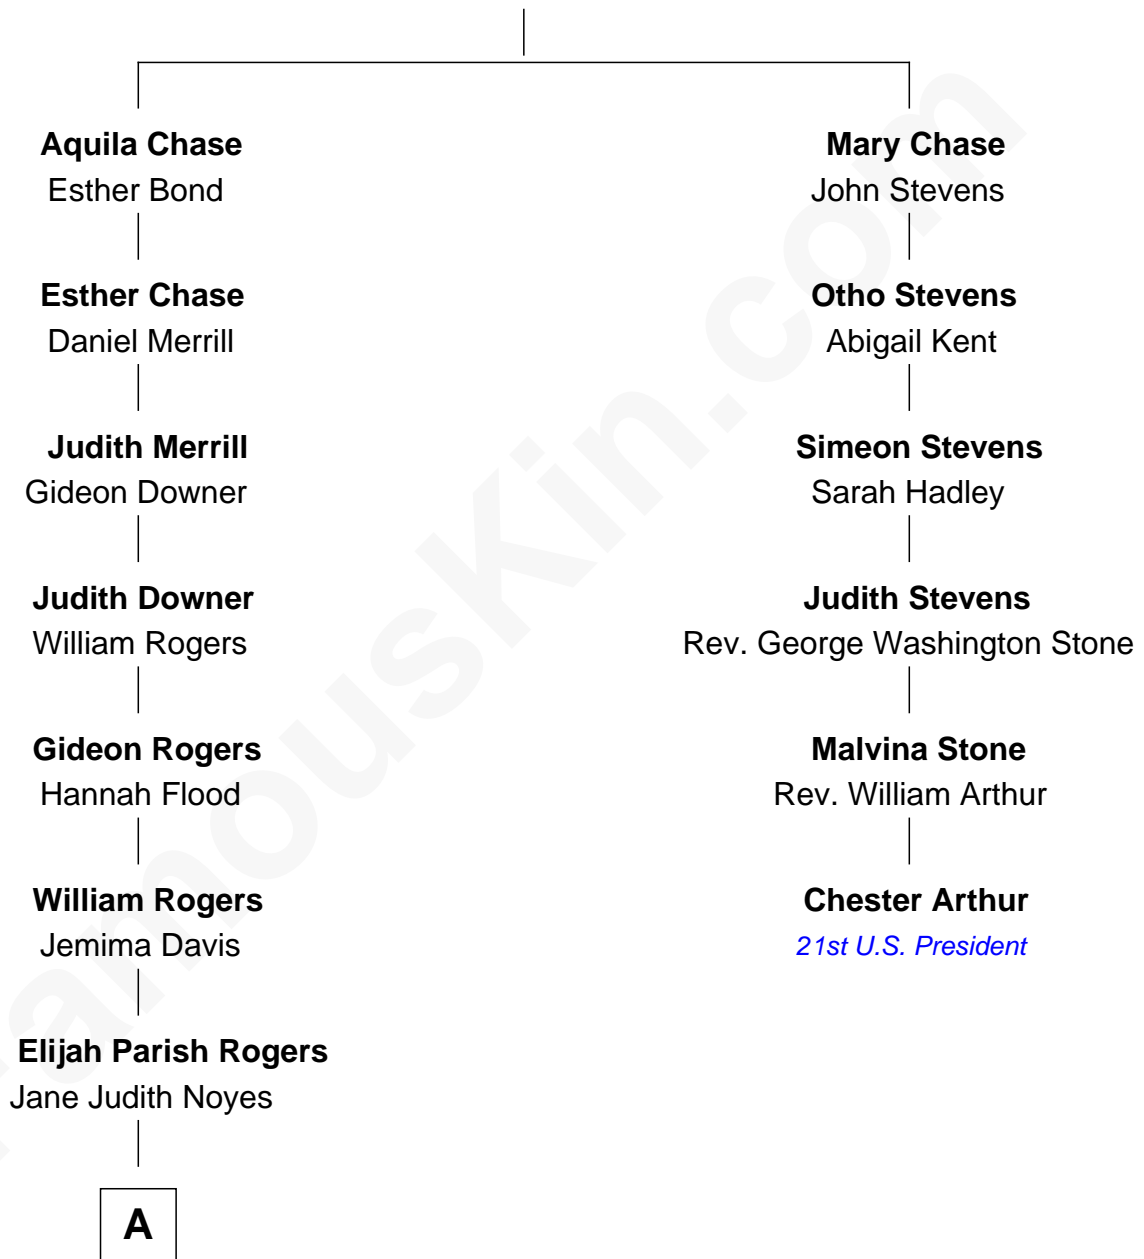

# FamousKin.com Relationship Chart of

**Richard Hatch**

*TV and Movie Actor*

5th cousin 5 times removed of

**Chester Arthur**

*21st U.S. President*

**Aquila Chase**

Ann Wheeler

**A**

—  
**Lieutus Moody Rogers**

Bertha Adeline Perkins

—  
**Leah Perkins Rogers**

Charles Wesley Hatch

—  
**John Raymond Hatch**

Elizabeth White

—  
**Richard Hatch**