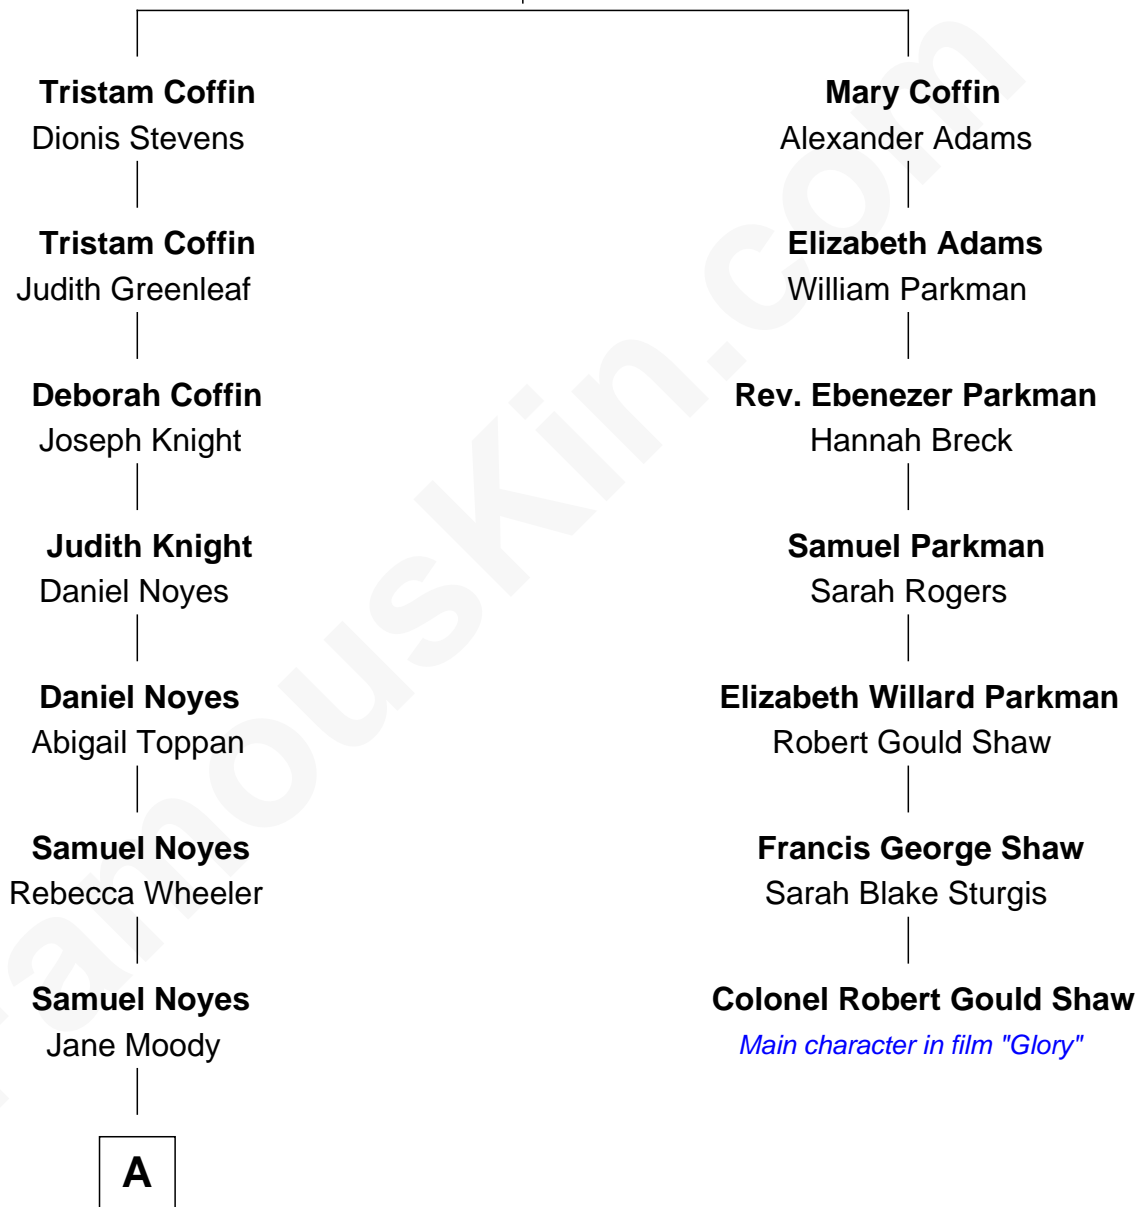

## Relationship Chart of

**Richard Hatch**

*TV and Movie Actor*

6th cousin 6 times removed of

**Colonel Robert Gould Shaw**

*U.S. Civil War leader of film "Glory" fame*

**Peter Coffin**

Joan Kember