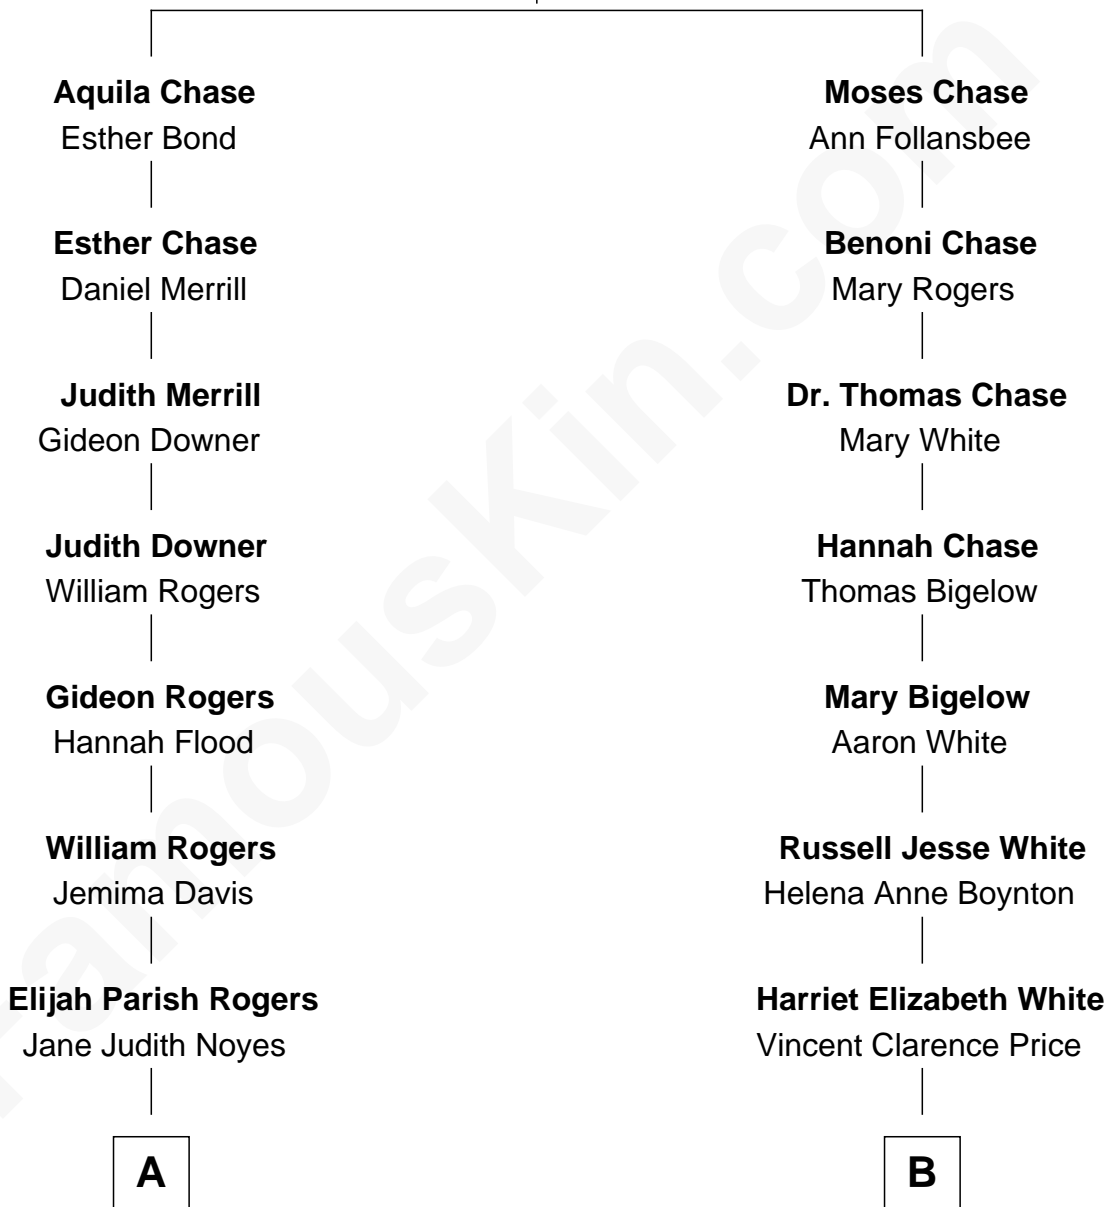

# FamousKin.com Relationship Chart of

**Richard Hatch**

*TV and Movie Actor*

8th cousin 2 times removed of

**Vincent Price**

*Movie Actor*

**Aquila Chase**

Ann Wheeler

FamousKin.com