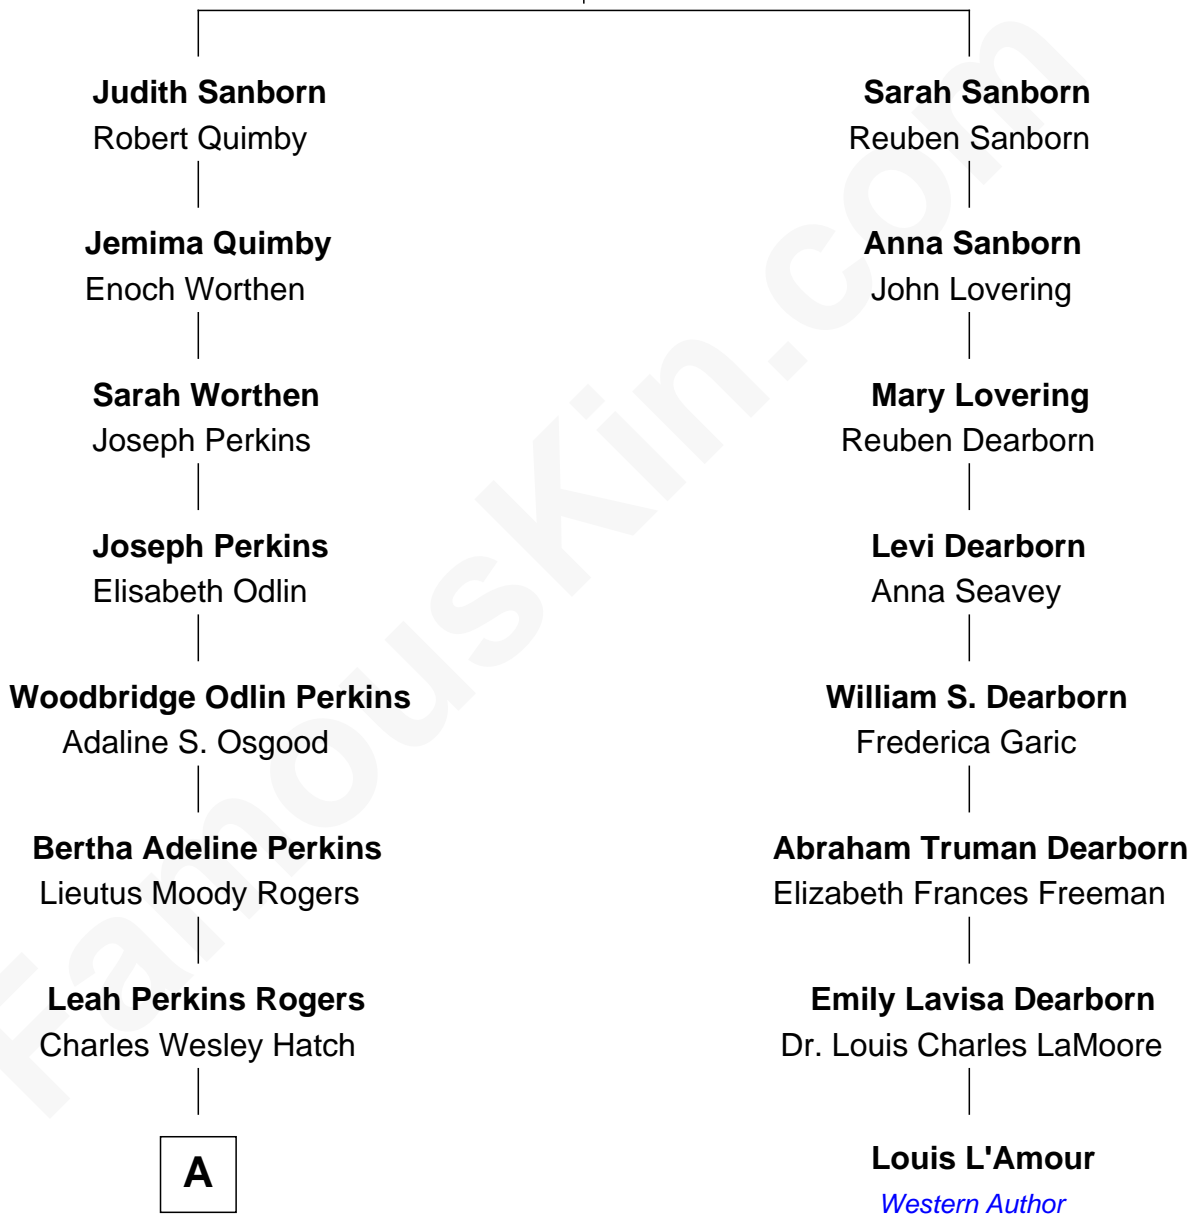

FamousKin.com Relationship Chart of

Richard Hatch

TV and Movie Actor

7th cousin 1 time removed of

Louis L'Amour

Western Author

Benjamin Sanborn

Sarah Worcester