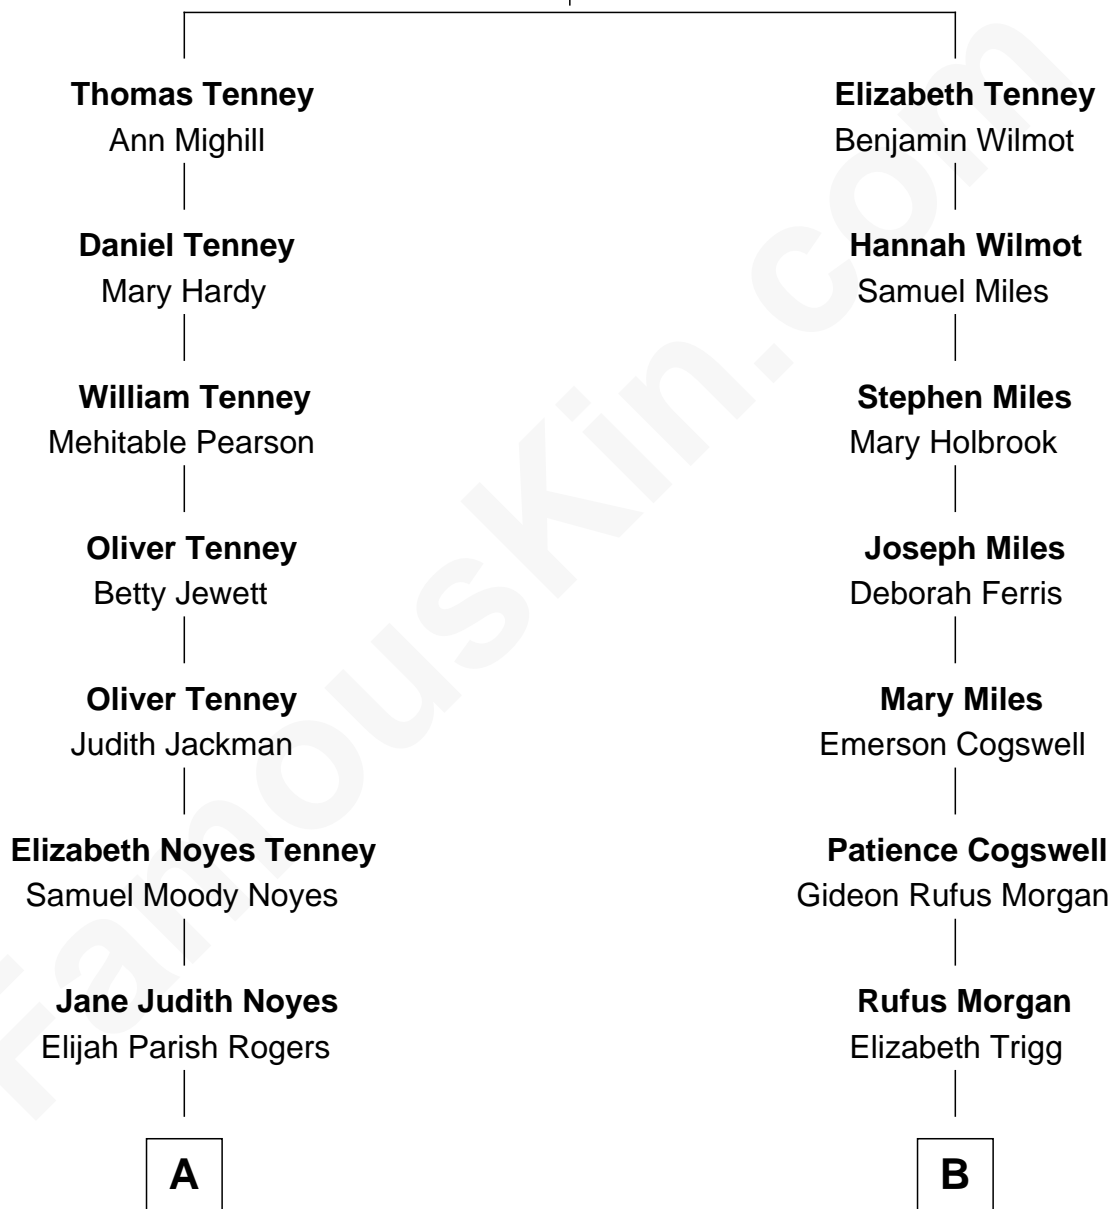

FamousKin.com Relationship Chart of

Richard Hatch

TV and Movie Actor

10th cousin of

Tennessee Williams

Author of A Streetcar Named Desire

John Tenney

Ursula Mumby

A

Lieutus Moody Rogers

Bertha Adeline Perkins

Leah Perkins Rogers

Charles Wesley Hatch

John Raymond Hatch

Elizabeth White

Richard Hatch

Tennessee Williams

Author of A Streetcar Named Desire