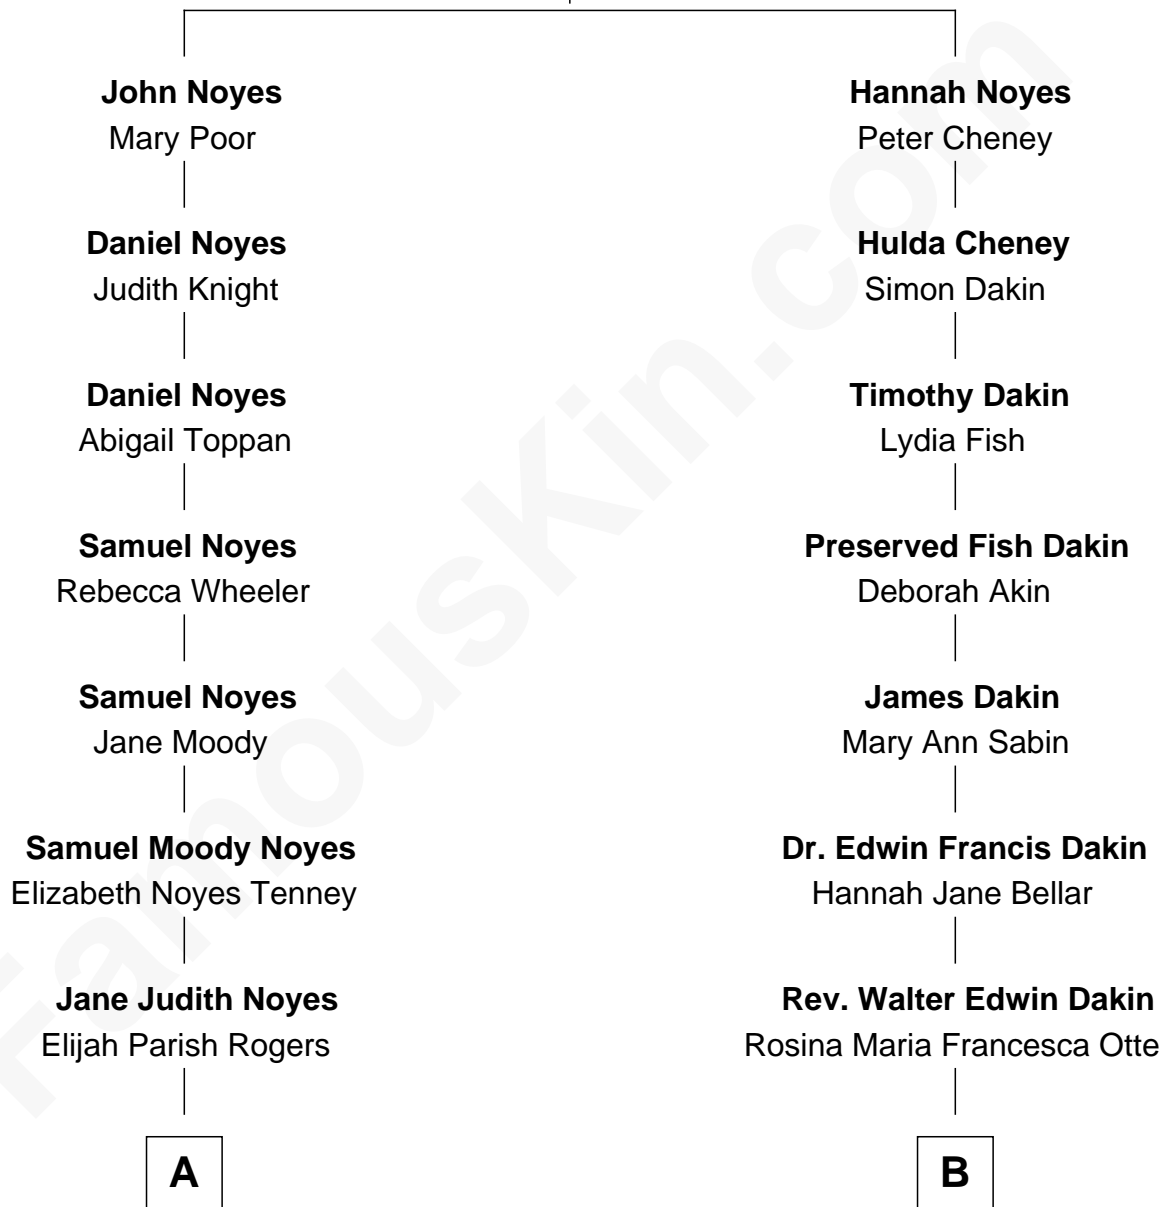

FamousKin.com Relationship Chart of

Richard Hatch

TV and Movie Actor

8th cousin 2 times removed of

Tennessee Williams

Author of A Streetcar Named Desire

Nicholas Noyes

Mary Cutting

A

Lieutus Moody Rogers
Bertha Adeline Perkins

Leah Perkins Rogers
Charles Wesley Hatch

John Raymond Hatch
Elizabeth White

Richard Hatch
TV and Movie Actor

B

Edwina Dakin
Cornelius Coffin Williams

Tennessee Williams
Author of A Streetcar Named Desire