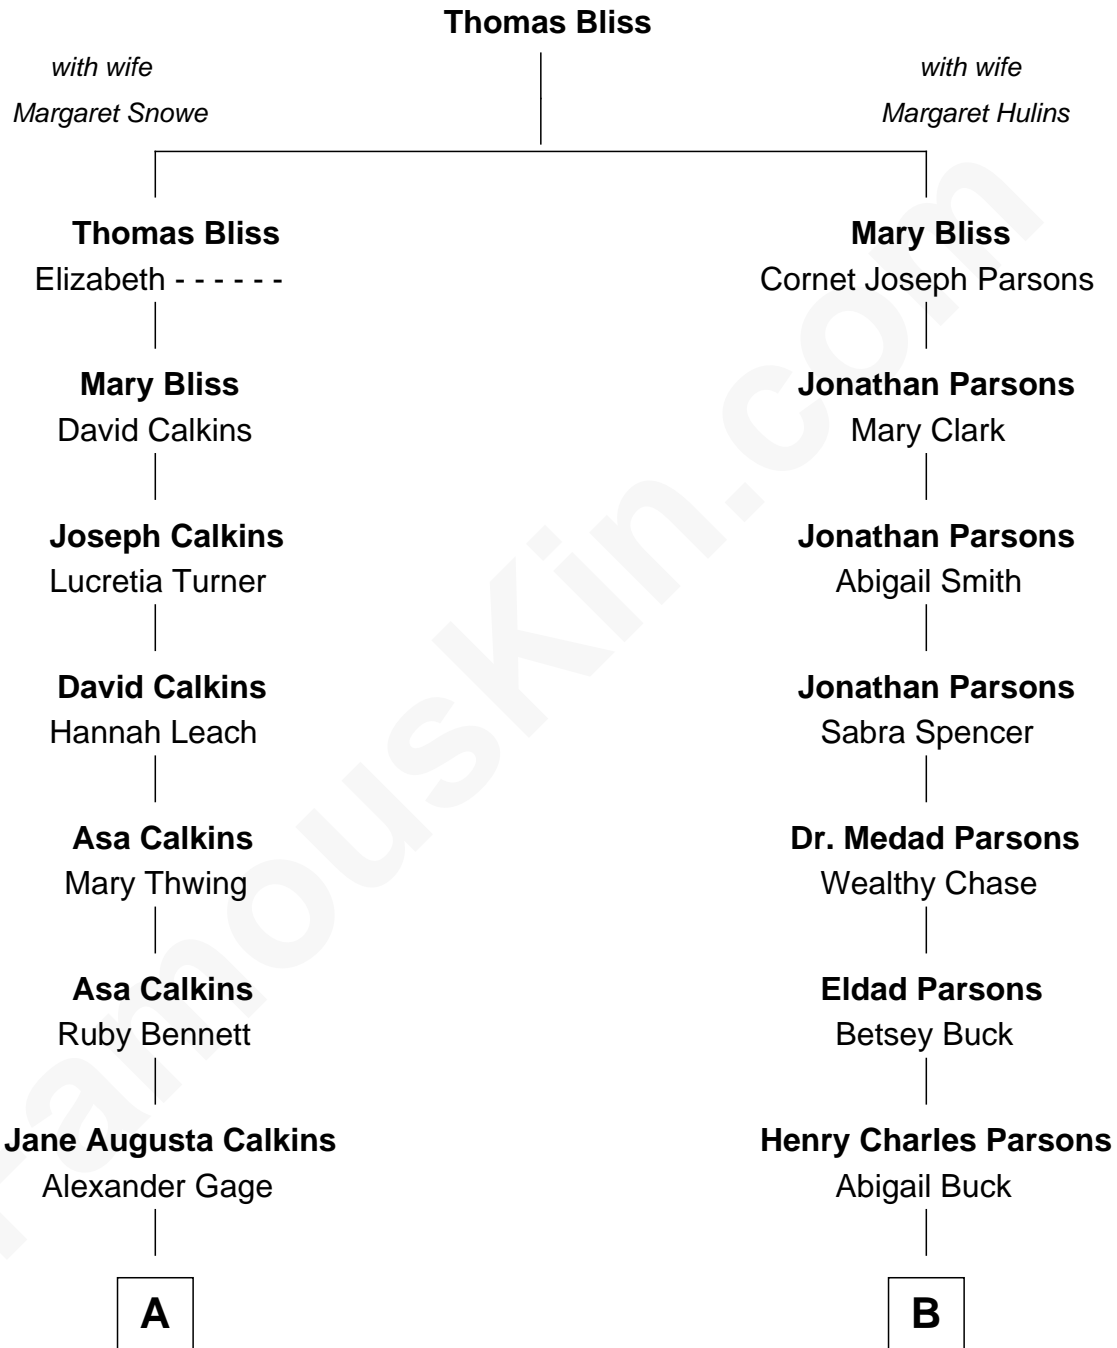

# FamousKin.com Relationship Chart of

**Richard Hatch**

*TV and Movie Actor*

9th cousin 1 time removed of

**John Wayne**

*Movie Actor*

**A**

**Nellie Marie Gage**  
John Devereux Hatch

**Charles Wesley Hatch**  
Leah Perkins Rogers

**John Raymond Hatch**  
Elizabeth White

**Richard Hatch**  
*TV and Movie Actor*

**B**

**Wealthy Chase Parsons**  
Marion Mitchell Morrison

**Clyde Leonard Morrison**  
Mary Alberta Brown