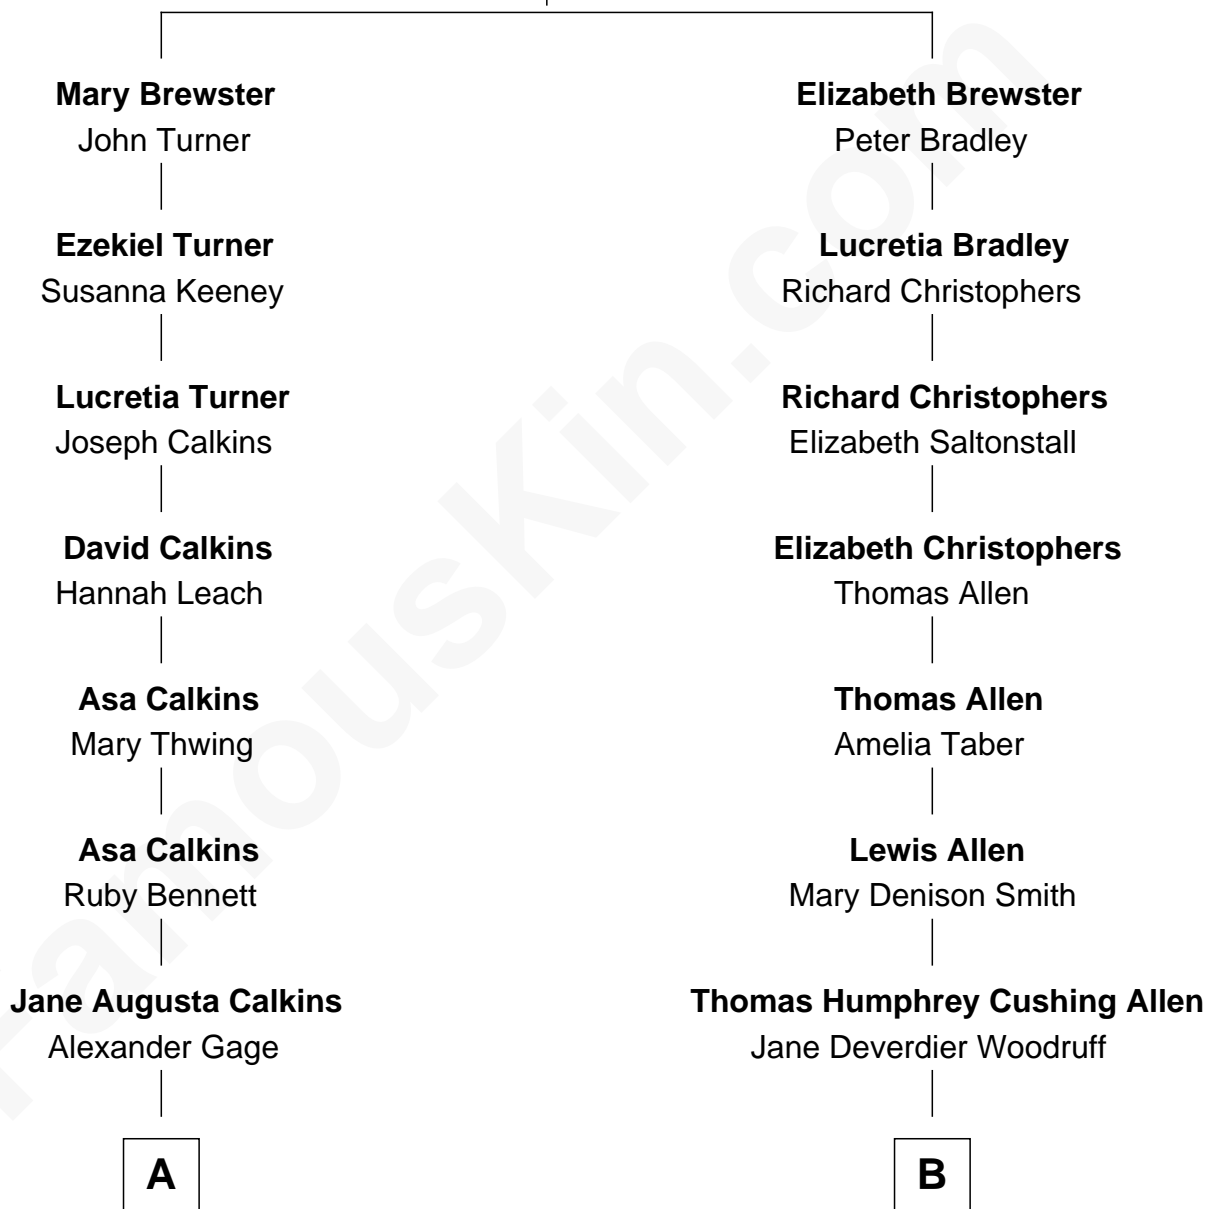

FamousKin.com Relationship Chart of

Richard Hatch

TV and Movie Actor

10th cousin of

Ted Danson

TV Actor - "Cheers", "CSI"

Jonathan Brewster

Lucretia Oldham

A

Nellie Marie Gage
John Devereux Hatch

Charles Wesley Hatch
Leah Perkins Rogers

John Raymond Hatch
Elizabeth White

Richard Hatch
TV and Movie Actor

B

William Mercer Allen
Virginia Reakirt Thompson

Anna Louise Allen
Edward Bridge Danson

Edward Bridge Danson
Jessica Harriet MacMaster

Ted Danson
TV Actor - "Cheers", "CSI"