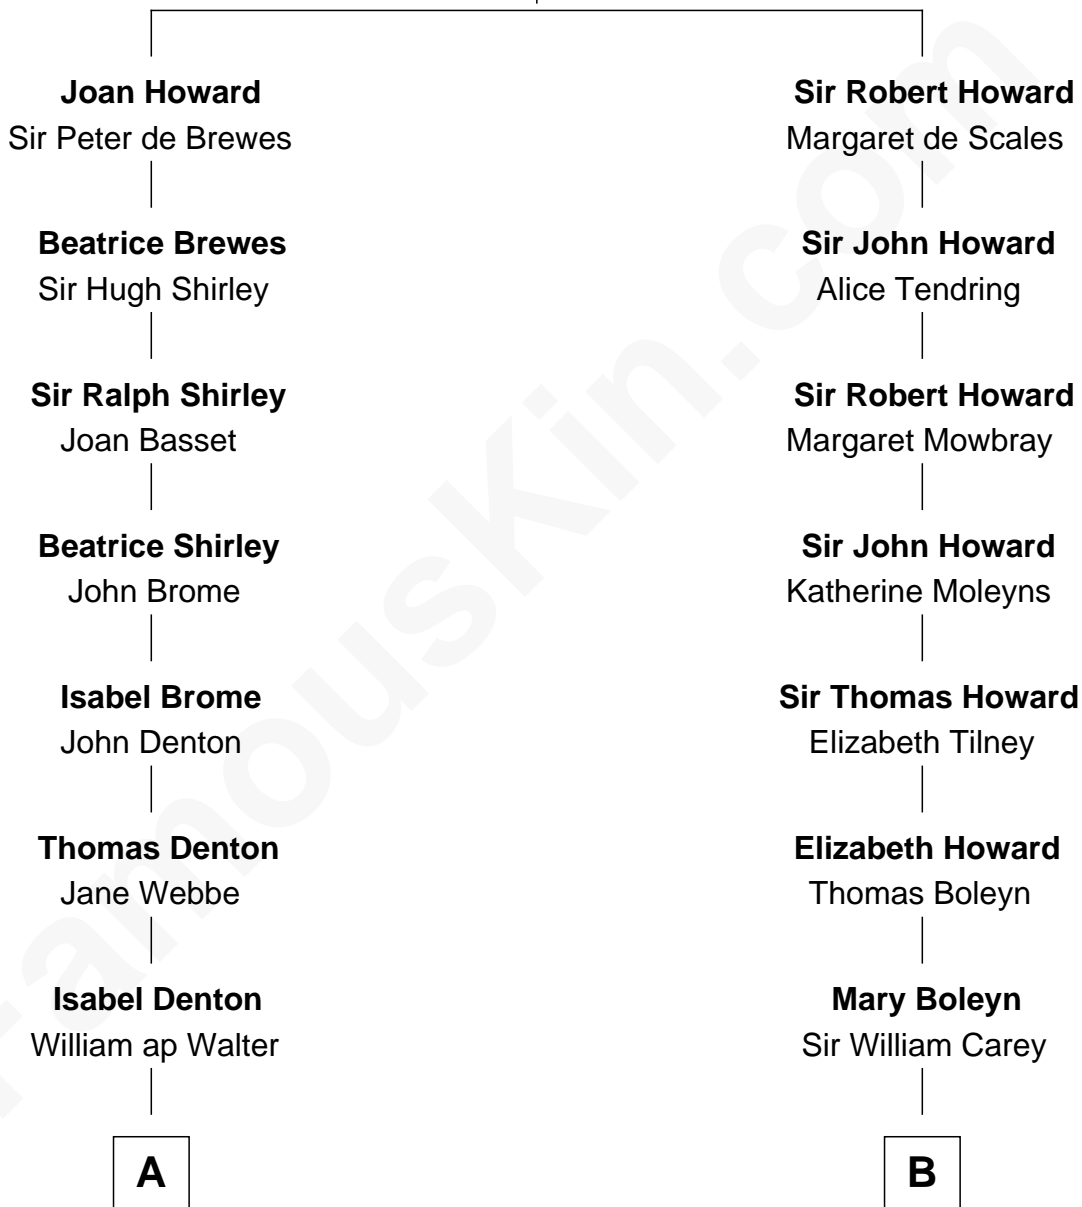

FamousKin.com Relationship Chart of

Richard Hatch

TV and Movie Actor

16th cousin 5 times removed of

Charles Darwin

Theory of Evolution

Sir John Howard

Alice de Bois