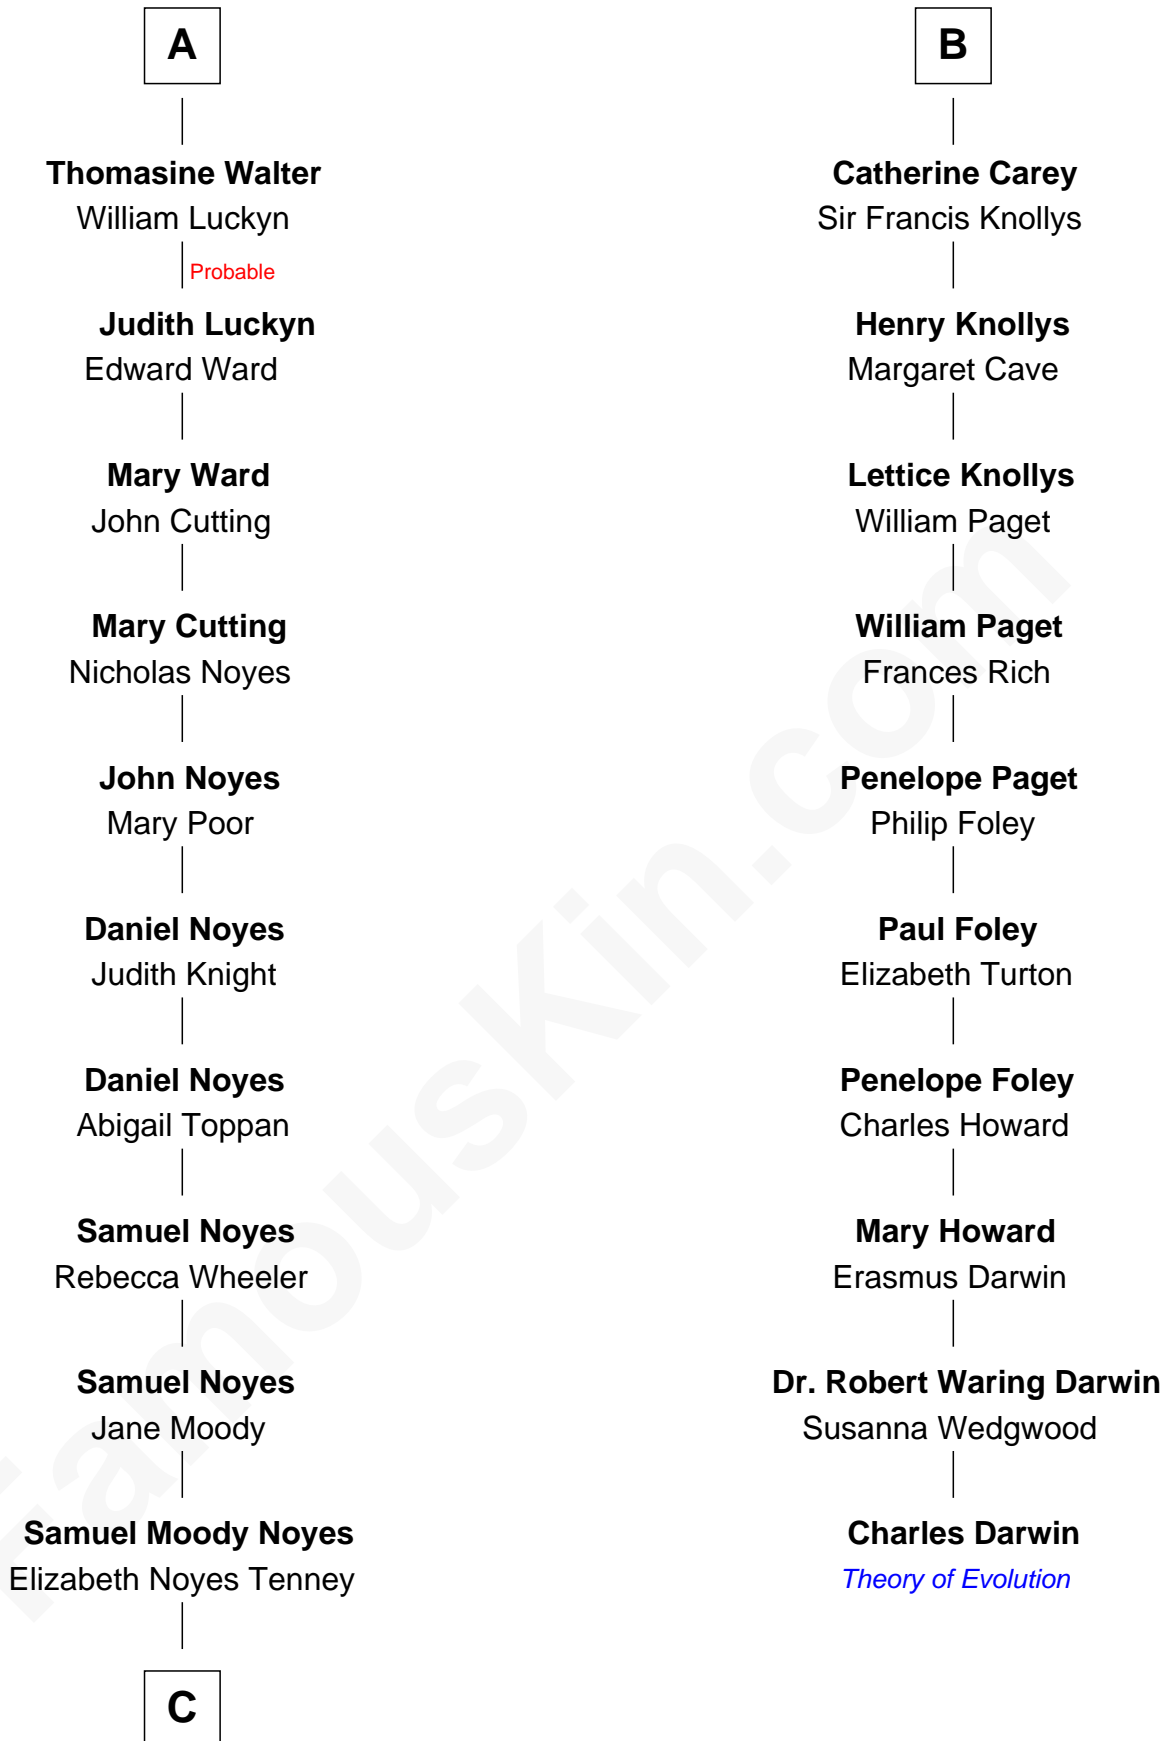

FamousKin.com Relationship Chart of

Richard Hatch

TV and Movie Actor

16th cousin 5 times removed of

Charles Darwin

Theory of Evolution

Sir John Howard

Alice de Bois

C

—
Jane Judith Noyes
Elijah Parish Rogers

—
Lieutus Moody Rogers
Bertha Adeline Perkins

—
Leah Perkins Rogers
Charles Wesley Hatch

—
John Raymond Hatch
Elizabeth White

—
Richard Hatch
TV and Movie Actor

FamousKin.com